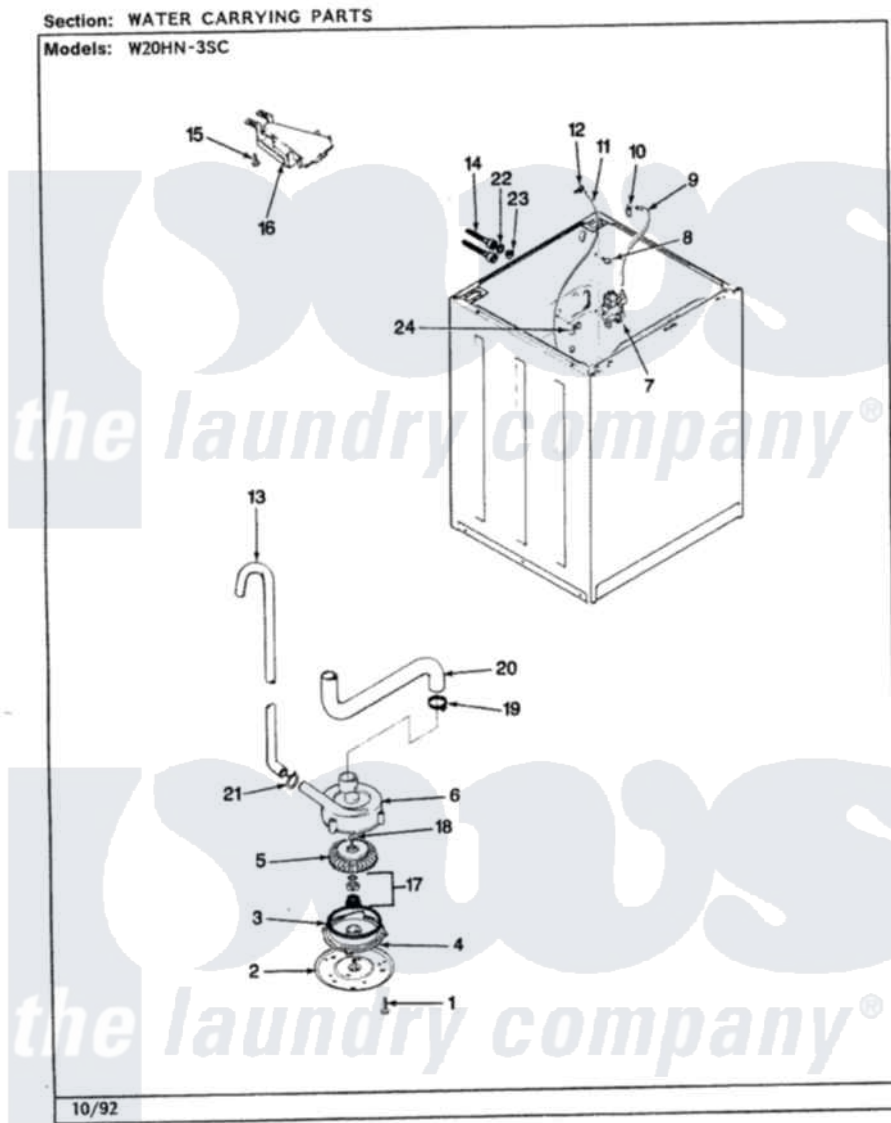

Magic Chef W20HA3SC 10 - WATER CARRYING (REV. A-E)

Magic Chef [Residential Magic Chef W20HA3SC Washer Parts](#) Parts Diagram 10 - WATER CARRYING (REV. A-E)
Click on the part number to view part

Item	Original Part Number	Replaced By	Status	Part Description
1	25-7405	3196164		Screw
2	33-6035		Not Available	PLATE & PULLEY ASSY.
3	33-6032			Gasket
4	35-2058			Base, Pump
5	35-2057	35-6465		Pump Assem
6	35-2099	35-6465		Pump Assem
"	35-2344			Restrictor, Flow
"	35-2056		Not Available	HOUSING, PUMP
7	25-7220			Clip, Cabinet Top
"	35-2374	35-2374N		Valve, Water
8	25-7867	596669		Clamp, Manifold
9	35-2378	12002749		Hose, Flume Kit
10	25-7867	596669		Clamp, Manifold
11	35-2322	21001748		Hose, Pressure Switch
"	35-2261		Not Available	PAD, PRESSURE SWITCH HOSE
12	33-6099			Clamp

13	35-2896	211704	Hose, Drain
14	35-0873	76313	Hosefill
"	33-7046	89503	Hose-Inlet
15	25-3092	90767	Screw, 8A X 3/8 HeX Washer Head Tapping
16	35-2051	21001760	Flume Assembly / Water Diverter
17	35-0707		Seal, Seat And "O" Ring
18	25-7894	W10001180	Screw
19	25-6069	Not Available	CORBIN CLAMP
"	25-6068	285655	Clamp, Hose
20	35-3584	21001915	Hose, Tub To Pump
"	35-2982		Hose Tub To Pump
21	25-7080	285655	Clamp, Hose
22	25-7048		Washer
23	33-7313	33-4264N	Strainer And Washer Kit
24	25-7796	596669	Clamp, Manifold