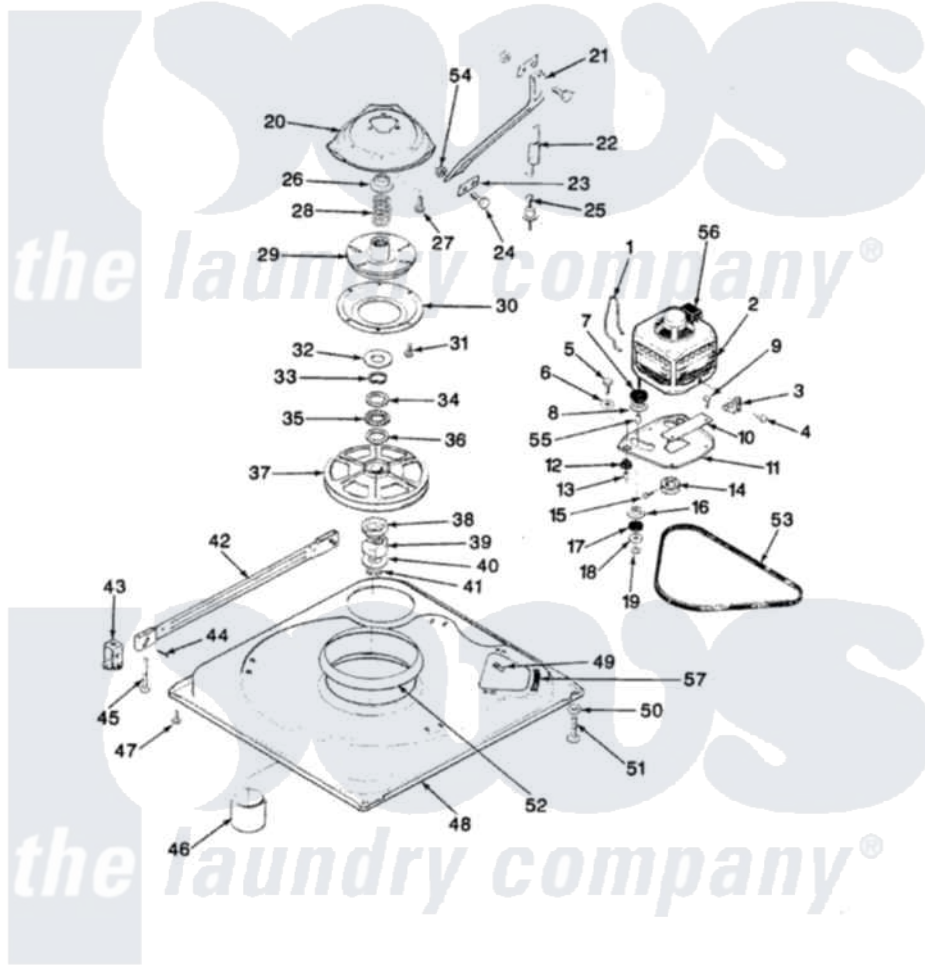

Magic Chef W20HA4 01 - BASE & DRIVE

SECTION: BASE & DRIVE
MODEL: W20HN-4

Issue Date: 5/90

Magic Chef [Residential Magic Chef W20HA4 Washer Parts](#) Parts Diagram 01 - BASE & DRIVE
Click on the part number to view part

Item	Original Part Number	Replaced By	Status	Part Description
1	35-0235			Spring, Motor Pivot
2	35-2030		Not Available	MOTOR
"	LA-2002		Not Available	MOTOR KIT
3	33-9945			Slide, Foot
5	25-7833	21001977		Screw
6	25-7834			Washer, Motor/Base Screw
7	33-9946			Isolator, Motor
8	33-9944	35-3570		Washer, Motor Pivot
9	25-3083	212951		Screw, No.6-32 X 1/4 Inch
10	33-9947		Not Available	DBL.PIVOT SLIDE
11	35-2021	21001783		Plate And Screw Assembly
12	33-9941	35-3646		Isolator, Motor Plate
13	25-7831			Spacer, Mounting
14	35-2124	W10143344		Pulley
15	25-7117			Set Screw
16	33-9943	35-3571		Slide, Motor Pivot