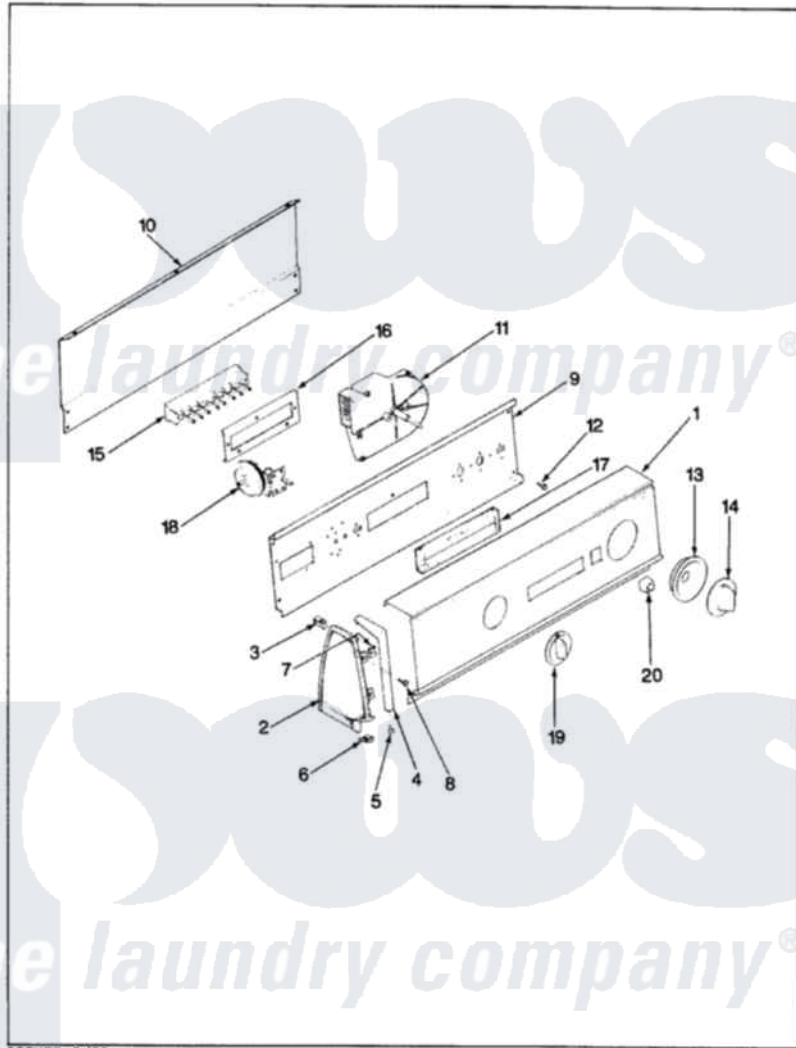

Magic Chef W20HA4 02 - CONTROL PANEL

MAGIC CHEF W20HN-4 BACKGUARD

ISSUED 9/89

Magic Chef [Residential Magic Chef W20HA4 Washer Parts](#) Parts Diagram 02 - CONTROL PANEL
 Click on the part number to view part

Item	Original Part Number	Replaced By	Status	Part Description
1	25-7702			Speedclip, End Cap To Control Panel
"	25-7649	910187		Screw
2	53-0265			LH Endcap
"	53-0264			RH Endcap
3	25-7435	33002917		Screw, No.10-16
"	25-7852			Speedclip, Rr Shld To End Cap
4	53-0277		Not Available	TRIM, END CAP (RT)
"	53-0278		Not Available	TRIM, END CAP (LT)
5	25-7760			Screw
6	25-7697	25-2219		Screw
"	25-7851			Speedclip, End Cap To Top
"	34-9487		Not Available	PLATE, REINFORCEMENT
7	25-7702			Speedclip, End Cap To Control Panel
8	25-3092	90767		Screw, 8A X 3/8 HeX Washer Head Tapping

9	53-0267		Not Available	CONTROL SHIELD
10	25-3092	90767		Screw, 8A X 3/8 HeX Washer Head Tapping
"	25-7583		Not Available	PLASTIC NUT
"	25-3457			Screw, Sems
"	53-0268	21001460		Shield, Rear
11	35-2211		Not Available	TIMER
12	25-0205	216412		Screw, Bracket To Timer
13	35-2254	12500058		Knob Ski
14	35-2187	12500058		Knob Ski
15	35-2197			Switch
16	25-3092	90767		Screw, 8A X 3/8 HeX Washer Head Tapping
"	33-6620		Not Available	BRACKET
17	33-8540		Not Available	SWITCH PAD
18	25-3092	90767		Screw, 8A X 3/8 HeX Washer Head Tapping
"	35-2145	21001554		Switch, Water Level
19	35-2185	21001283		Knob, Selector----Piq
20	35-0385			Pushbutton
"	35-0872		Not Available	MANUAL, USE & CARE