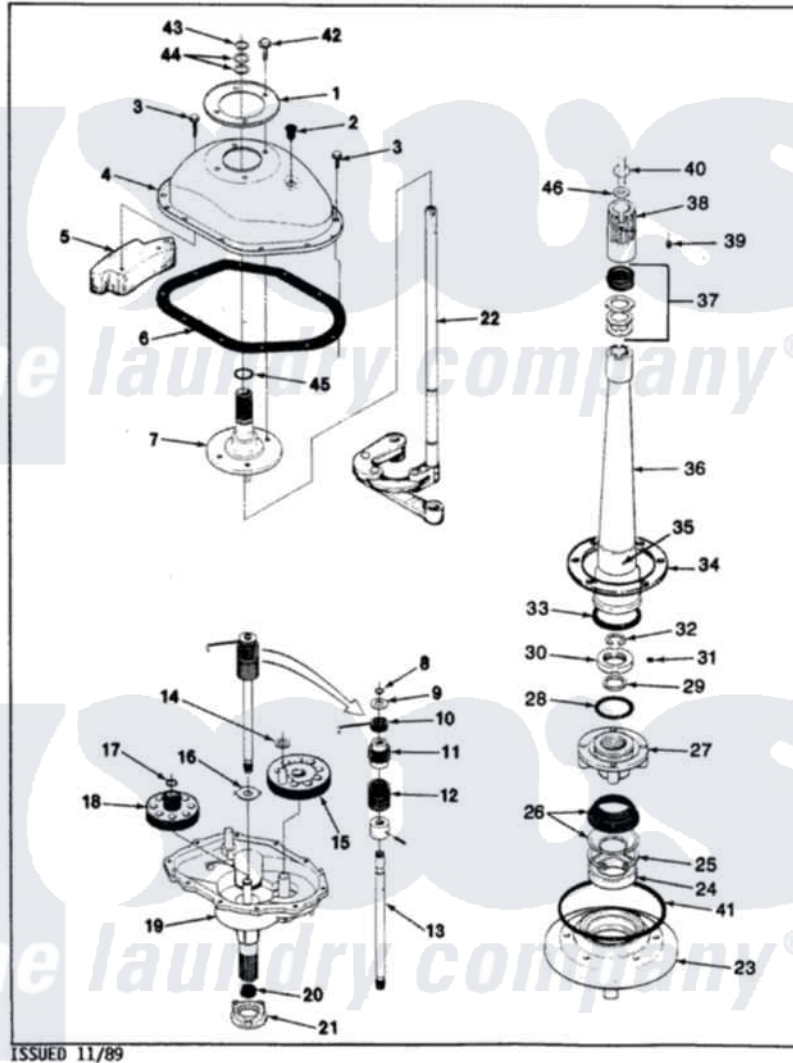

Magic Chef W20HA4 03 - TRANSMISSION

MAGIC CHEF W20HN-4 TRANSMISSION & RELATED PARTS

Magic Chef [Residential Magic Chef W20HA4 Washer Parts](#) Parts Diagram 03 - TRANSMISSION
 Click on the part number to view part

Item	Original Part Number	Replaced By	Status	Part Description
1	LA-2001		Not Available	TRANSMISSION REPLACEMENT KIT
"	33-9893	33-7187		Covr Reinforcmt
2	33-9373		Not Available	OIL FILL PLUG
3	25-7916			Bolt
4	33-4286N			Transmission Cover Kit
5	35-2130		Not Available	COUNTER WEIGHT
6	35-1030		Not Available	GASKET, TRANSMISSION HOUSING
7	33-8763	33-4286N		Transmission Cover Kit
8	25-7847			Ring, Retaining
9	25-7416		Not Available	WASHER, FLAT
10	33-6114	33-6463		Spring
11	35-2001			Pinion, Drive
12	33-3195		Not Available	SPRING
13	35-2116		Not Available	DRIVE SHAFT & HUB ASSY
"	LA-2005			Clutch Assembly Kit

14	25-7091		Thrust Washer
15	35-2043		Crank Gear
16	35-2070		Washer, Steel W/Tabs
"	35-2462	35-3825	Washer, Nylon
"	25-7274		Not Available
17	25-7853	25-7933	Ring, Retaining
18	35-2013	35-0547	Cluster Gear
19	35-2012		Not Available
			TRANSMISSION HOUSING ASSY
20	35-2010	207843	Lip Seal Repair Kit
21	35-2111	12001562	Bearing Assembly
22	35-0628	35-3573	Linkage As
23	35-2059	35-2450	Housing Assembly, Bearing And Seal
24	35-2205		Bearing, Spin
25	25-7849		Retaining Ring
26	33-7224N		Tub Seal Assembly
27	33-9987		Not Available
			BASKET HUB ASM
28	35-2061		Gasket, Tub To Housing
29	25-7722	33-4293N	Gasket Kit
30	33-9507	33-9504	Locknut
31	25-7120		Set Screw
32	25-7848		Retaining Ring
33	33-8718		Gasket
34	35-0930		Gasket
35	33-6790		Bearing, Agitator
36	33-4283N		Not Available
			CENTERPOST KIT
37	33-7806N		Seal Assembly
38	33-9729		Not Available
			DRIVE BLOCK ASM
39	25-7378		Set Screw
40	33-6817		Stud
41	35-2060		Seal, Tub To Housing
42	25-7359		Screw
43	25-7848		Retaining Ring
44	25-7057		Washer, Flat
45	25-7722	33-4293N	Gasket Kit
46	25-7316		Flat Washer