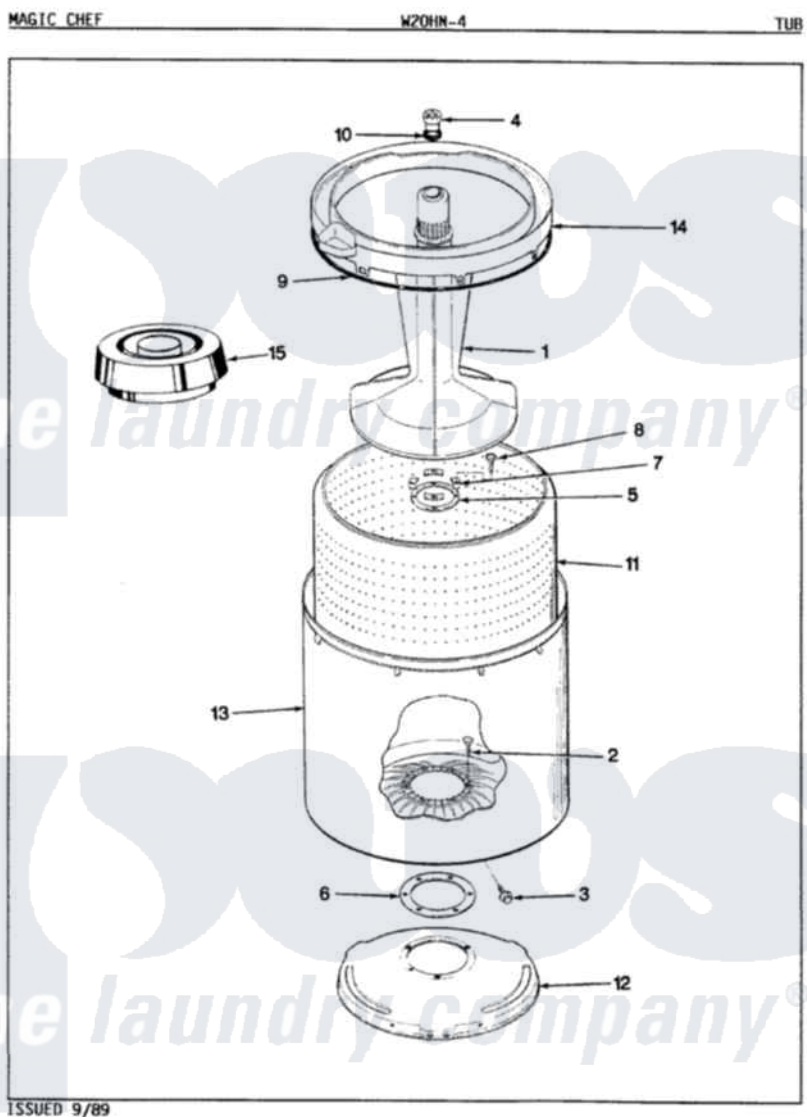

Magic Chef W20HA4 04 - TUB

Magic Chef [Residential Magic Chef W20HA4 Washer Parts](#) Parts Diagram 04 - TUB
 Click on the part number to view part

Item	Original Part Number	Replaced By	Status	Part Description
1	35-2371	33-4352		Agitator
2	35-2062	21001063		Screw, Shoulder
3	25-7914	22002933		Screw
4	33-6241			Cap
5	33-8959			Gasket
6	35-2061			Gasket, Tub To Housing
7	33-8799		Not Available	REINF PLATE
8	25-7783	4356852		Screw
9	35-2328			Seal, Tub Top
10	25-7330			Rubber Washer
11	35-2381		Not Available	BASKET ASSY-WHITE
12	35-2023			Tub Support
13	35-2038			Tub
14	35-2034		Not Available	TOP, TUB
"	35-2262		Not Available	SHIELD, TUB TOP
15	33-9827	35-2550		Dispenser, Rinse