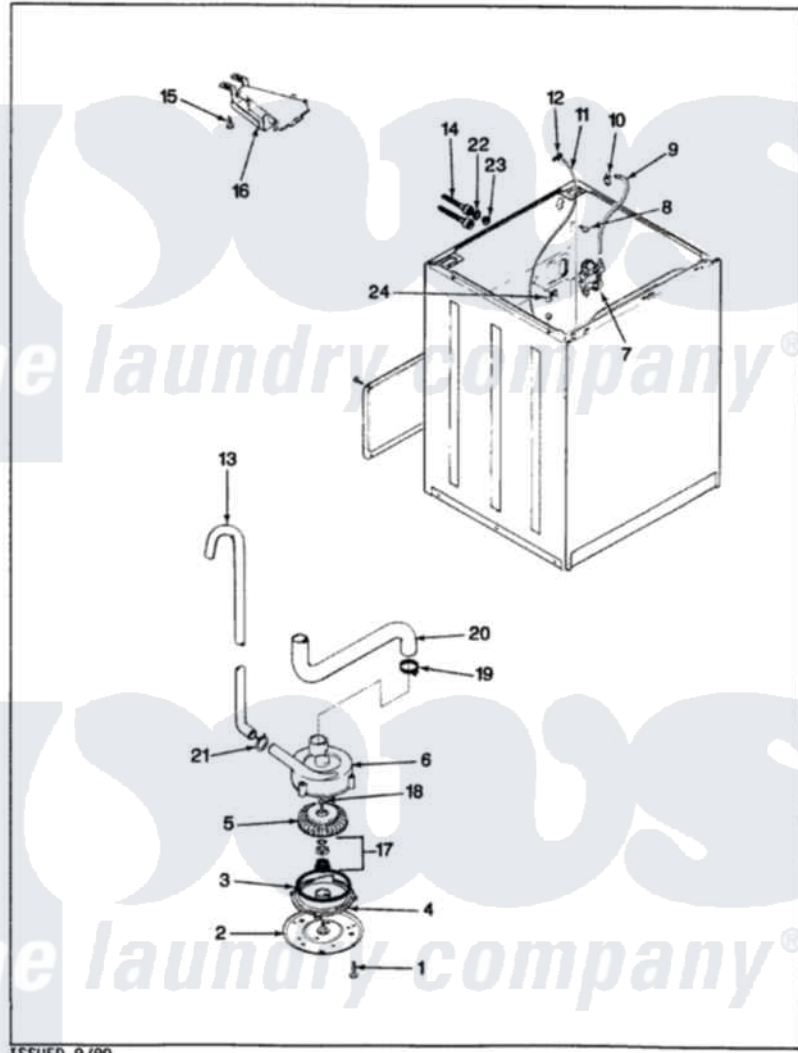

Magic Chef W20HA4 05 - WATER CARRYING & PUMP ASSEMBLY

MAGIC CHEF W20HN-4 WATER CARRYING & PUMP ASSEMBLY

Magic Chef [Residential Magic Chef W20HA4 Washer Parts](#) Parts Diagram 05 - WATER CARRYING & PUMP ASSEMBLY

[Click on the part number to view part](#)

Item	Original Part Number	Replaced By	Status	Part Description
1	25-7405	3196164		Screw
2	33-6035		Not Available	PLATE & PULLEY ASSY.
3	33-6032			Gasket
4	35-2058			Base, Pump
5	35-2057	35-6465		Pump Assem
6	35-2056		Not Available	HOUSING, PUMP
"	35-2099	35-6465		Pump Assem
7	25-7220			Clip, Cabinet Top
"	33-7044	35-2374N		Valve, Water
"	35-2374	35-2374N		Valve, Water
8	25-7867	596669		Clamp, Manifold
9	35-0541		Not Available	WATR INLET HOSE
"	35-2378	12002749		Hose, Flume Kit
10	25-7867	596669		Clamp, Manifold
"	25-7866	489503		Clamp
				BAR PRESSURE SWITCH

11	35-2261		Not Available	FAD, PRESSURE SWITCH HOSE
"	35-2322	21001748		Hose, Pressure Switch
12	33-6099			Clamp
13	33-9436	211704		Hose, Drain
14	33-7046	89503		Hose-Inlet
"	35-0873	76313		Hosefill
15	25-3092	90767		Screw, 8A X 3/8 HeX Washer Head Tapping
16	35-2051	21001760		Flume Assembly / Water Diverter
17	35-0707			Seal, Seat And "O" Ring
18	25-7894	W10001180		Screw
19	25-6069		Not Available	CORBIN CLAMP
20	35-2131		Not Available	HOSE, SUMP TO PUMP
21	25-7080	285655		Clamp, Hose
22	25-7048			Washer
23	33-7313	33-4264N		Strainer And Washer Kit
24	25-7796	596669		Clamp, Manifold