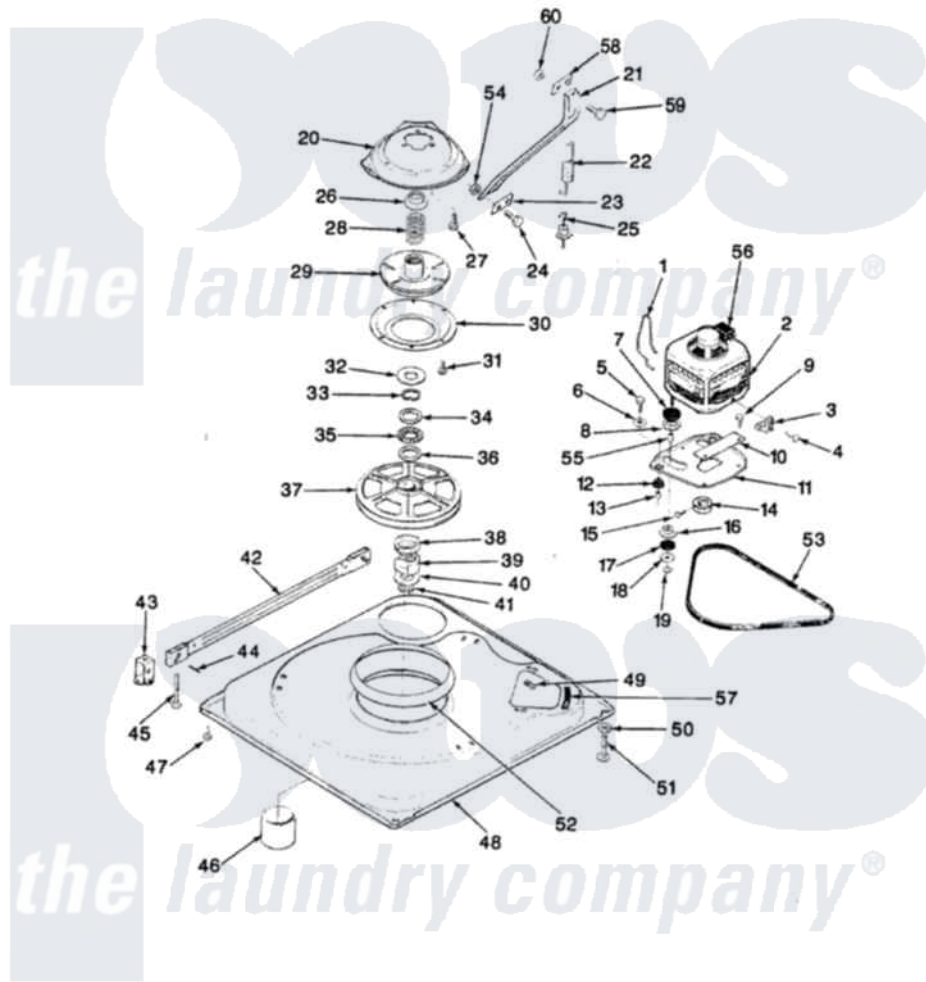

Magic Chef W20HA5 01 - BASE & DRIVE

SECTION: BASE & DRIVE
MODEL: W20HN-5

Issue Date: 5/98

Magic Chef [Residential Magic Chef W20HA5 Washer Parts](#) Parts Diagram 01 - BASE & DRIVE
Click on the part number to view part

Item	Original Part Number	Replaced By	Status	Part Description
1	35-0235			Spring, Motor Pivot
2	35-2030		Not Available	MOTOR
"	LA-2002		Not Available	MOTOR KIT
3	33-9945			Slide, Foot
4	25-7418	33001178		Back, Tumbler
5	25-7833	21001977		Screw
6	25-7834			Washer, Motor/Base Screw
7	33-9946			Isolator, Motor
8	33-9944	35-3570		Washer, Motor Pivot
9	25-3083	212951		Screw, No.6-32 X 1/4 Inch
10	33-9947		Not Available	DBL.PIVOT SLIDE
11	35-2021	21001783		Plate And Screw Assembly
12	33-9941	35-3646		Isolator, Motor Plate
13	25-7831			Spacer, Mounting
14	35-2124	W10143344		Pulley
15	25-7117			Set Screw