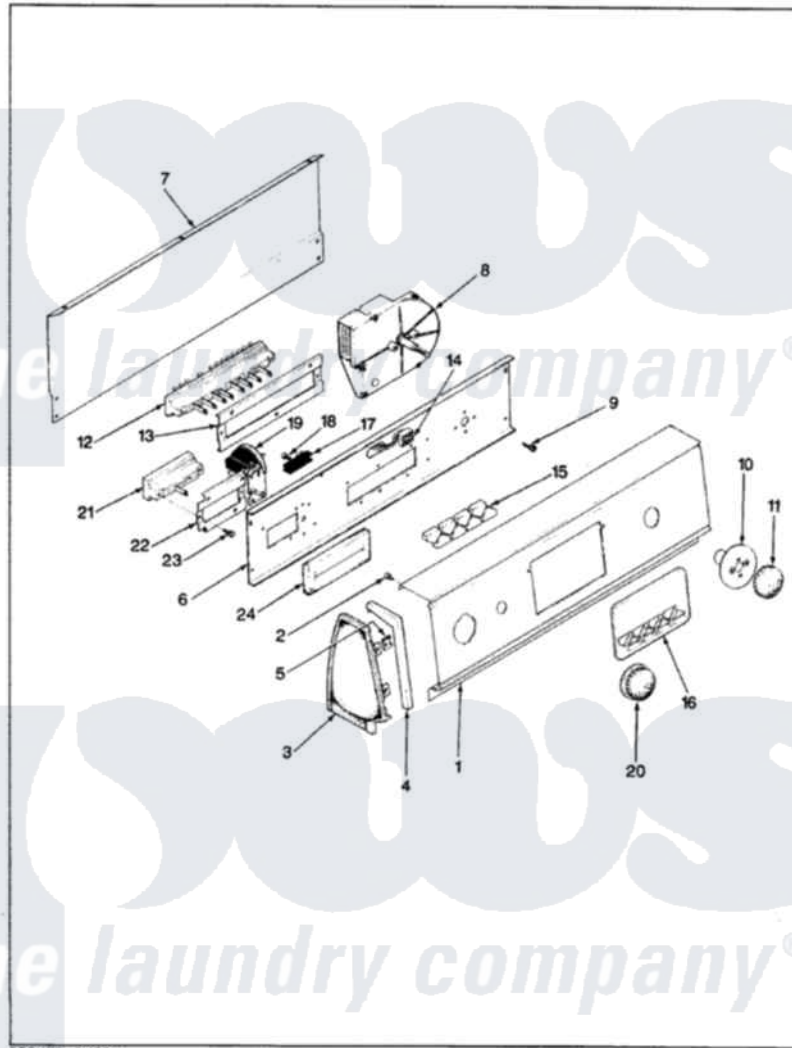

Magic Chef W20HA5 02 - CONTROL PANEL

MAGIC CHEF

W20HN-5

BACKGUARD

ISSUED 9/89

Magic Chef [Residential Magic Chef W20HA5 Washer Parts](#) Parts Diagram 02 - CONTROL PANEL
 Click on the part number to view part

Item	Original Part Number	Replaced By	Status	Part Description
1	35-2166		Not Available	CONTROL PANEL
2	25-7852			Speedclip, Rr Shld To End Cap
"	25-7435	33002917		Screw, No.10-16
3	34-9487		Not Available	PLATE, REINFORCEMENT
"	25-7435	33002917		Screw, No.10-16
"	25-7697	25-2219		Screw
"	25-7649	910187		Screw
"	25-7852			Speedclip, Rr Shld To End Cap
"	25-7851			Speedclip, End Cap To Top
"	53-0265			LH Endcap
"	25-7702			Speedclip, End Cap To Control Panel
"	53-0264			RH Endcap
4	53-0277		Not Available	TRIM, END CAP (RT)
"	53-0278		Not Available	TRIM, END CAP (LT)