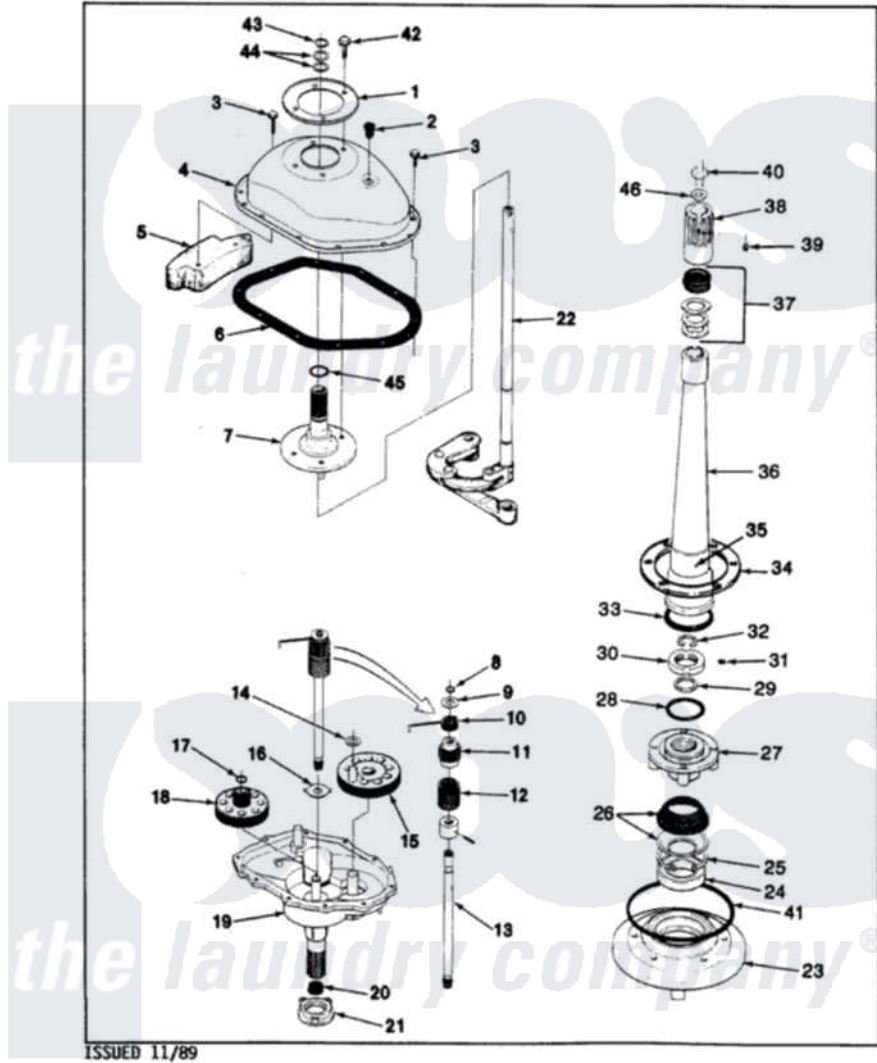

Magic Chef W20HA5 03 - TRANSMISSION

MAGIC CHEF W20HN-5 TRANSMISSION & RELATED PARTS

Magic Chef [Residential Magic Chef W20HA5 Washer Parts](#) Parts Diagram 03 - TRANSMISSION
 Click on the part number to view part

Item	Original Part Number	Replaced By	Status	Part Description
1	LA-2001		Not Available	TRANSMISSION REPLACEMENT KIT
"	33-9893	33-7187		Covr Reinforcmt
2	33-9373		Not Available	OIL FILL PLUG
3	25-7916			Bolt
4	33-4286N			Transmission Cover Kit
5	35-2130		Not Available	COUNTER WEIGHT
6	35-1030		Not Available	GASKET, TRANSMISSION HOUSING
7	33-8763	33-4286N		Transmission Cover Kit
8	25-7847			Ring, Retaining
9	25-7416		Not Available	WASHER, FLAT
10	33-6114	33-6463		Spring
11	35-2001			Pinion, Drive
12	33-3195		Not Available	SPRING
13	35-2116		Not Available	DRIVE SHAFT & HUB ASSY
"	LA-2005			Clutch Assembly Kit

14	25-7091		Thrust Washer
15	35-2043		Crank Gear
16	35-2070		Washer, Steel W/Tabs
"	35-2462	35-3825	Washer, Nylon
"	25-7274		Not Available
17	25-7853	25-7933	Ring, Retaining
18	35-2013	35-0547	Cluster Gear
19	35-2012		Not Available
			TRANSMISSION HOUSING ASSY
20	35-2010	207843	Lip Seal Repair Kit
21	35-2111	12001562	Bearing Assembly
22	35-0628	35-3573	Linkage As
23	35-2059	35-2450	Housing Assembly, Bearing And Seal
24	35-2205		Bearing, Spin
25	25-7849		Retaining Ring
26	33-7224N		Tub Seal Assembly
27	33-9987		Not Available
			BASKET HUB ASM
28	35-2061		Gasket, Tub To Housing
29	25-7722	33-4293N	Gasket Kit
30	33-9507	33-9504	Locknut
31	25-7120		Set Screw
32	25-7848		Retaining Ring
33	33-8718		Gasket
34	35-0930		Gasket
35	33-6790		Bearing, Agitator
36	33-4283N		Not Available
			CENTERPOST KIT
37	33-7806N		Seal Assembly
38	33-9729		Not Available
			DRIVE BLOCK ASM
39	25-7378		Set Screw
40	33-6817		Stud
41	35-2060		Seal, Tub To Housing
42	25-7359		Screw
43	25-7848		Retaining Ring
44	25-7057		Washer, Flat
45	25-7722	33-4293N	Gasket Kit
46	25-7316		Flat Washer