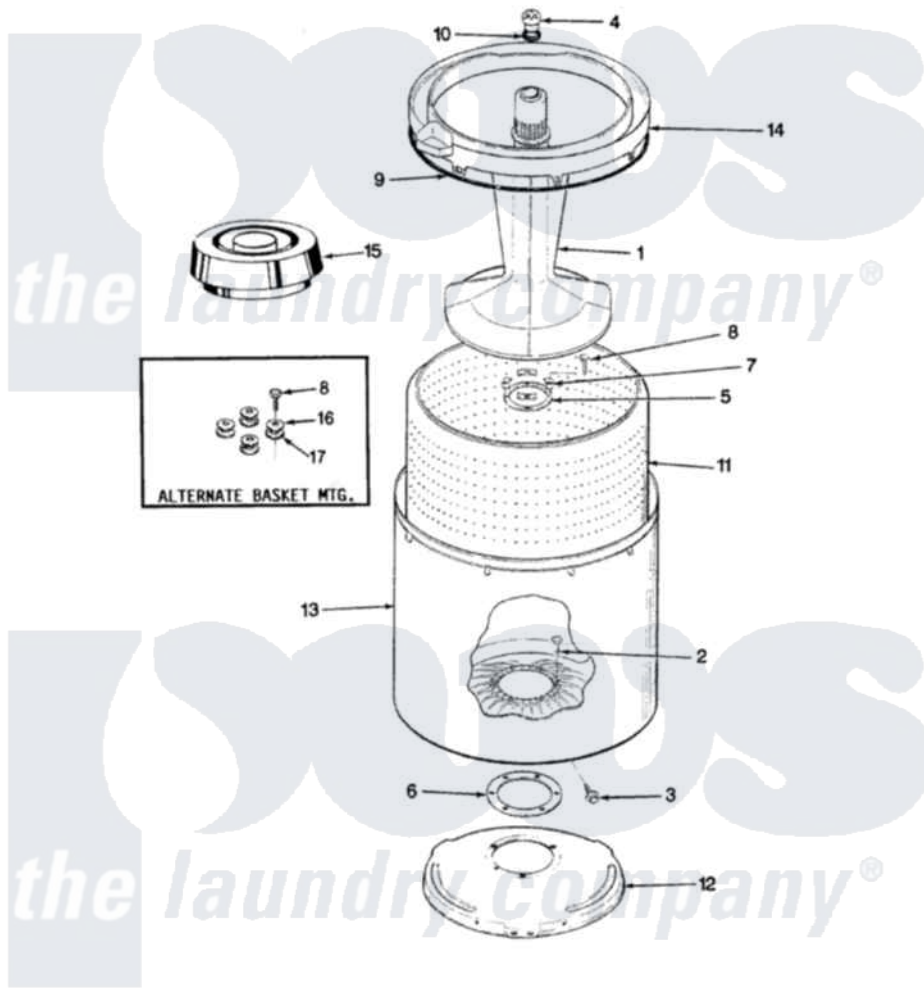

Magic Chef W20HA5 04 - TUB

SECTION: TUB
MODEL: W20HN-5

Issue Date: 6/90

Magic Chef [Residential Magic Chef W20HA5 Washer Parts](#) Parts Diagram 04 - TUB
Click on the part number to view part

Item	Original Part Number	Replaced By	Status	Part Description
1	35-2456	33-4352		Agitator
"	35-2371	33-4352		Agitator
2	35-2062	21001063		Screw, Shoulder
3	25-7914	22002933		Screw
4	33-6241			Cap
5	33-8959			Gasket
6	35-2061			Gasket, Tub To Housing
7	33-8799		Not Available	REINF PLATE
8	25-7783	4356852		Screw
9	35-2328			Seal, Tub Top
10	25-7330			Rubber Washer
11	35-2508		Not Available	BASKET WHITE
"	35-2381		Not Available	BASKET ASSY-WHITE
12	35-2023			Tub Support
"	35-2529		Not Available	TUB SUPPORT
13	35-2038			Tub

14	35-2262	Not Available	SHIELD, TUB TOP
"	35-2034	Not Available	TOP, TUB
15	33-9827	35-2550	Dispenser, Rinse
"	35-2550		Dispenser, Rinse
16	25-7921	Not Available	STEEL WASHER
17	25-7922		Cork Washer