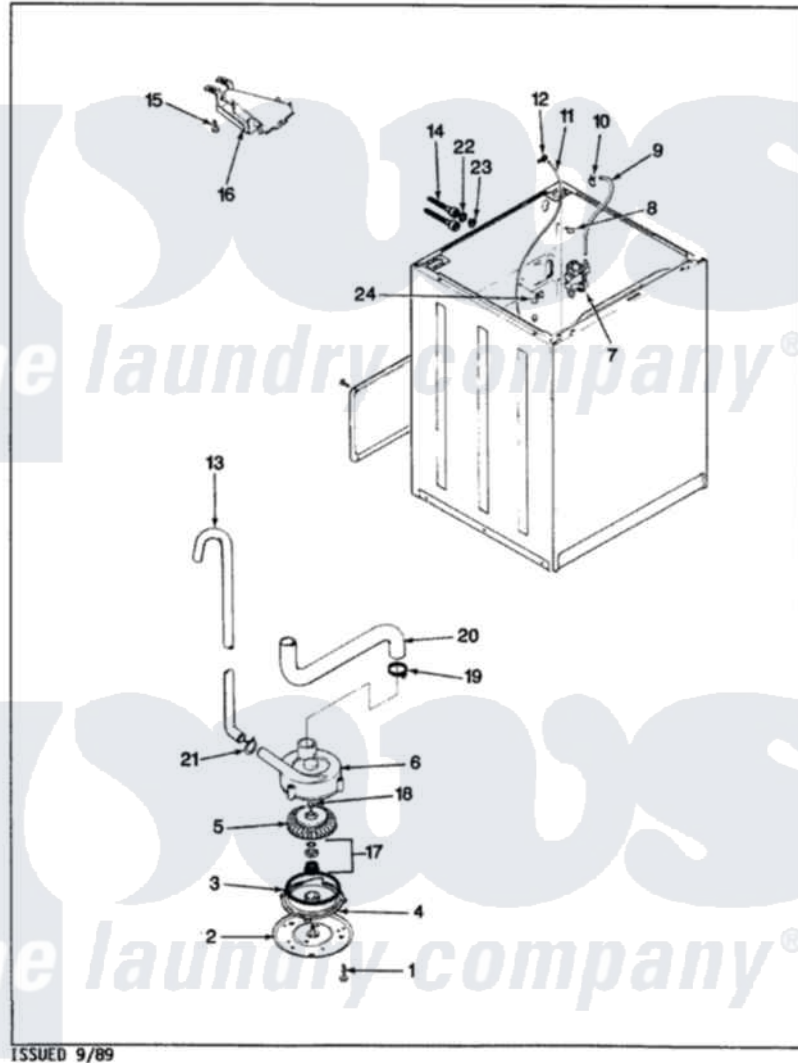

Magic Chef W20HA5 05 - WATER CARRYING & PUMP ASSEMBLY

MAGIC CHEF W20HN-5 WATER CARRYING & PUMP ASSEMBLY

ISSUED 9/89

Magic Chef [Residential Magic Chef W20HA5 Washer Parts](#) Parts Diagram 05 - WATER CARRYING & PUMP ASSEMBLY

[Click on the part number to view part](#)

Item	Original Part Number	Replaced By	Status	Part Description
1	25-7405	3196164		Screw
2	33-6035		Not Available	PLATE & PULLEY ASSY.
3	33-6032			Gasket
4	35-2058			Base, Pump
5	35-2057	35-6465		Pump Assem
6	35-2056		Not Available	HOUSING, PUMP
"	35-2099	35-6465		Pump Assem
7	25-7220			Clip, Cabinet Top
"	33-7044	35-2374N		Valve, Water
"	35-2374	35-2374N		Valve, Water
8	25-7867	596669		Clamp, Manifold
9	35-0541		Not Available	WATR INLET HOSE
"	35-2378	12002749		Hose, Flume Kit
10	25-7867	596669		Clamp, Manifold
"	25-7866	489503		Clamp
				BAR PRESSURE SWITCH

11	35-2261		Not Available	FAD, PRESSURE SWITCH HOSE
"	35-2321	21001748		Hose, Pressure Switch
12	33-6099			Clamp
13	33-9436	211704		Hose, Drain
14	33-7046	89503		Hose-Inlet
"	35-0873	76313		Hosefill
15	25-3092	90767		Screw, 8A X 3/8 HeX Washer Head Tapping
16	35-2051	21001760		Flume Assembly / Water Diverter
17	35-0707			Seal, Seat And "O" Ring
18	25-7894	W10001180		Screw
19	25-6069		Not Available	CORBIN CLAMP
20	35-2131		Not Available	HOSE, SUMP TO PUMP
21	25-7080	285655		Clamp, Hose
22	25-7048			Washer
23	33-7313	33-4264N		Strainer And Washer Kit
24	25-7796	596669		Clamp, Manifold