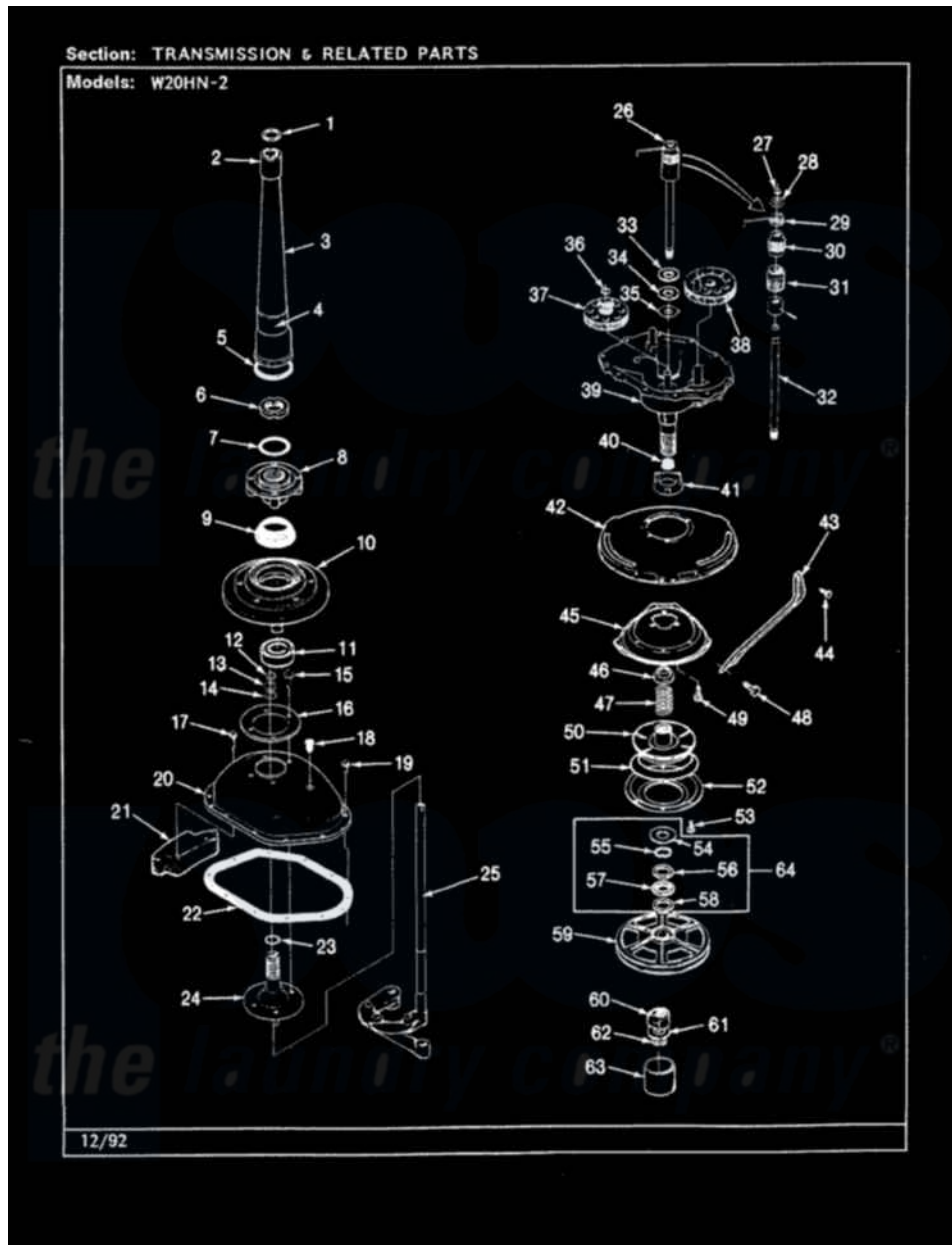

Magic Chef W20HN2 10 - TRANSMISSION & RELATED PARTS (REV. J-N)

Magic Chef Residential Magic Chef W20HN2 Washer Parts Diagram 10 - TRANSMISSION & RELATED PARTS (REV. J-N)

Click on the part number to view part

| Item | Original Part Number | Replaced By | Status | Part Description |
|------|-------------------------|---------------------------|---------------|-----------------------------------|
| 1 | LA-2175 | 35-6680 | | Transmission |
| " | 35-3748 | 35-6680 | | Transmission |
| " | 25-7941 | | | "O" Ring, Agtr Drive Shaft |
| 2 | 35-2835 | 21001066 | | Bearing, Centerpost |
| 3 | 35-2792 | 21001401 | | Center Pos |
| 4 | 33-6790 | | | Bearing, Agitator |
| " | 35-2983 | | Not Available | CENTERPOST ASSY. |
| 5 | 35-2906 | | | Seal, Centerpost Bottom |
| 6 | 35-2791 | | | Nut, Spin Tube |
| 7 | 25-7938 | | | "O" Ring, Basket Drive Hub |
| 8 | 35-2715 | | Not Available | BASKET DRIVE HUB ASSY |
| " | 35-3647 | W10219156 | | Hub Seal |
| 9 | 35-2974 | | | Hub Seal/Hub Assembly |
| 10 | 35-2716 | 12001561 | | Bearing And Seal Housing Assembly |
| 11 | 35-2972 | 12001561 | | Bearing And Seal Housing |