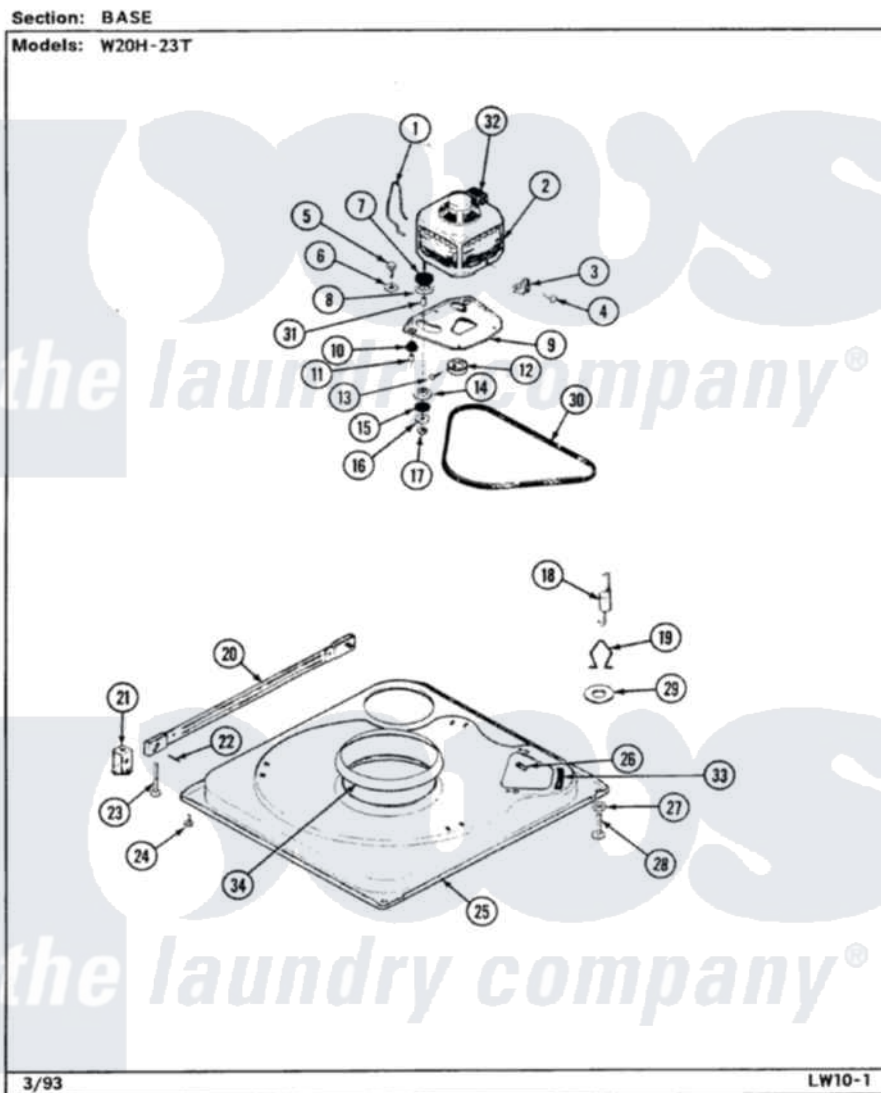

# Magic Chef W20HN23 02 - BASE (W20H23T)

Magic Chef [Residential Magic Chef W20HN23 Washer Parts](#) Parts Diagram 02 - BASE (W20H23T)

[Click on the part number to view part](#)

| Item | Original Part Number    | Replaced By               | Status        | Part Description         |
|------|-------------------------|---------------------------|---------------|--------------------------|
| 1    | <a href="#">35-0235</a> |                           |               | Spring, Motor Pivot      |
| 2    | LA-2002                 |                           | Not Available | MOTOR KIT                |
| "    | 35-2030                 |                           | Not Available | MOTOR                    |
| 3    | <a href="#">33-9945</a> |                           |               | Slide, Foot              |
| 4    | 25-7418                 | <a href="#">33001178</a>  |               | Back, Tumbler            |
| 5    | 25-7833                 | <a href="#">21001977</a>  |               | Screw                    |
| 6    | <a href="#">25-7834</a> |                           |               | Washer, Motor/Base Screw |
| 7    | <a href="#">33-9946</a> |                           |               | Isolator, Motor          |
| 8    | 33-9944                 | <a href="#">35-3570</a>   |               | Washer, Motor Pivot      |
| 9    | 35-2810                 | <a href="#">21001783</a>  |               | Plate And Screw Assembly |
| 10   | 33-9941                 | <a href="#">35-3646</a>   |               | Isolator, Motor Plate    |
| 11   | <a href="#">25-7831</a> |                           |               | Spacer, Mounting         |
| 12   | 35-2124                 | <a href="#">W10143344</a> |               | Pulley                   |
| 13   | <a href="#">25-7117</a> |                           |               | Set Screw                |
| 14   | 33-9943                 | <a href="#">35-3571</a>   |               | Slide, Motor Pivot       |
| 15   | <a href="#">33-9967</a> |                           |               | Washer, Motor Isolator   |