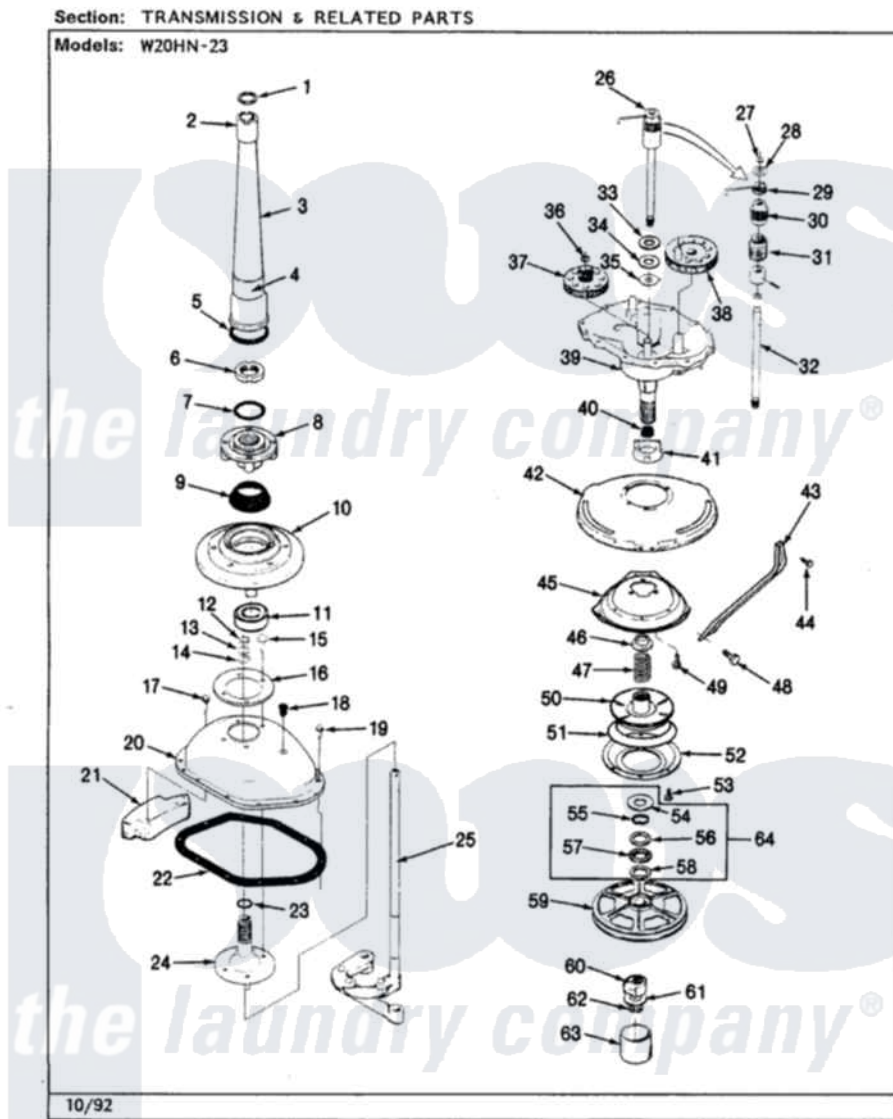

Magic Chef W20HN23 08 - TRANSMISSION & RELATED PARTS (REV. A-D)

Magic Chef [Residential Magic Chef W20HN23 Washer Parts](#) Parts Diagram 08 - TRANSMISSION & RELATED PARTS (REV. A-D)

[Click on the part number to view part](#)

Item	Original Part Number	Replaced By	Status	Part Description
1	25-7941			"O" Ring, Agtr Drive Shaft
2	35-2835	21001066		Bearing, Centerpost
3	35-2792	21001401		Center Pos
4	35-2983		Not Available	CENTERPOST ASSY.
"	33-6790			Bearing, Agitator
5	35-2906			Seal, Centerpost Bottom
6	35-2791			Nut, Spin Tube
7	25-7938			"O" Ring, Basket Drive Hub
8	35-3647	W10219156		Tub Seal
"	35-2715		Not Available	BASKET DRIVE HUB ASSY
9	35-2974			Tub Seal/Hub Assembly
10	35-2716	12001561		Bearing And Seal Housing Assembly
11	35-2972	12001561		Bearing And Seal Housing Assembly
"	35-2205			Bearing, Spin