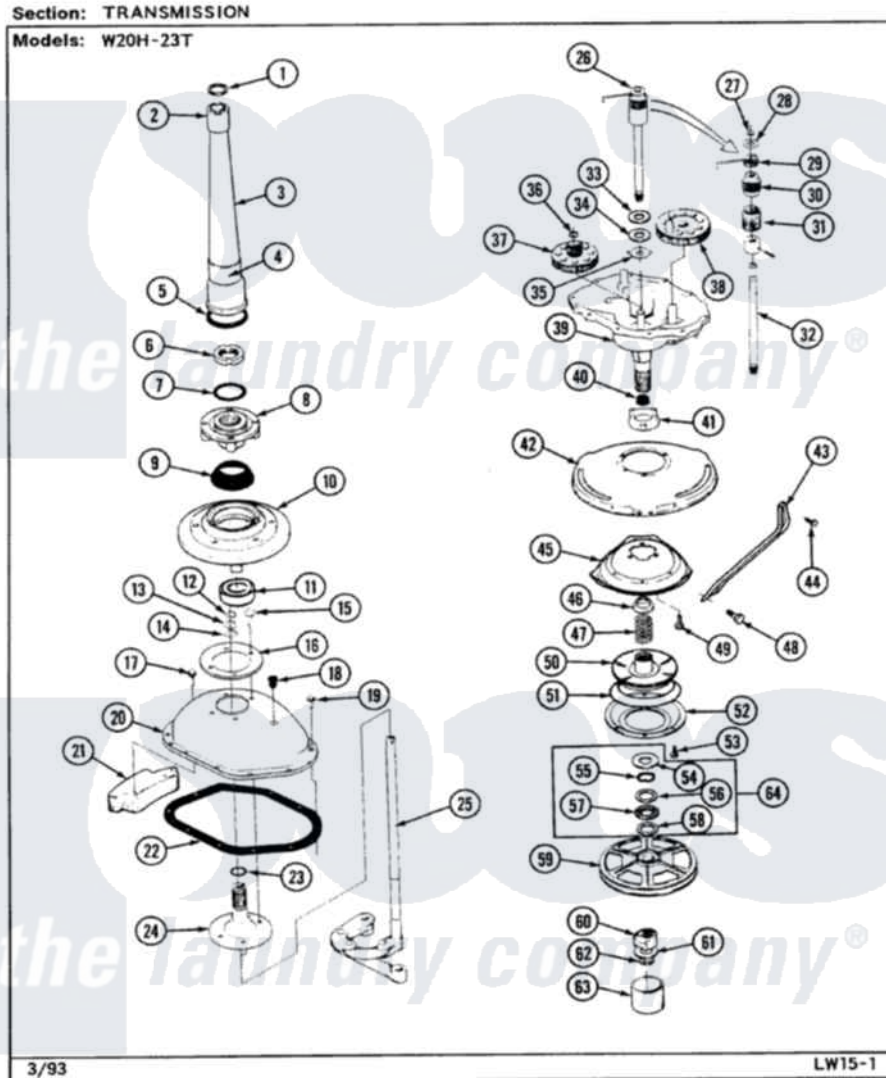

Magic Chef W20HN23 09 - TRANSMISSION (W20H23T)

Magic Chef [Residential Magic Chef W20HN23 Washer Parts](#) Parts Diagram 09 - TRANSMISSION (W20H23T)
Click on the part number to view part

Item	Original Part Number	Replaced By	Status	Part Description
1	25-7941			"O" Ring, Agr Drive Shaft
2	35-2835	21001066		Bearing, Centerpost
3	35-2792	21001401		Center Pos
4	33-6790			Bearing, Agitator
"	35-2983		Not Available	CENTERPOST ASSY.
5	35-2906			Seal, Centerpost Bottom
6	35-2791			Nut, Spin Tube
7	25-7938			"O" Ring, Basket Drive Hub
8	35-3647	W10219156		Tub Seal
9	35-2974			Tub Seal/Hub Assembly
10	35-2716	12001561		Bearing And Seal Housing Assembly
11	35-2972	12001561		Bearing And Seal Housing Assembly
"	35-2205			Bearing, Spin
12	25-7949		Not Available	RING, RETAINING (AG. SHAFT)