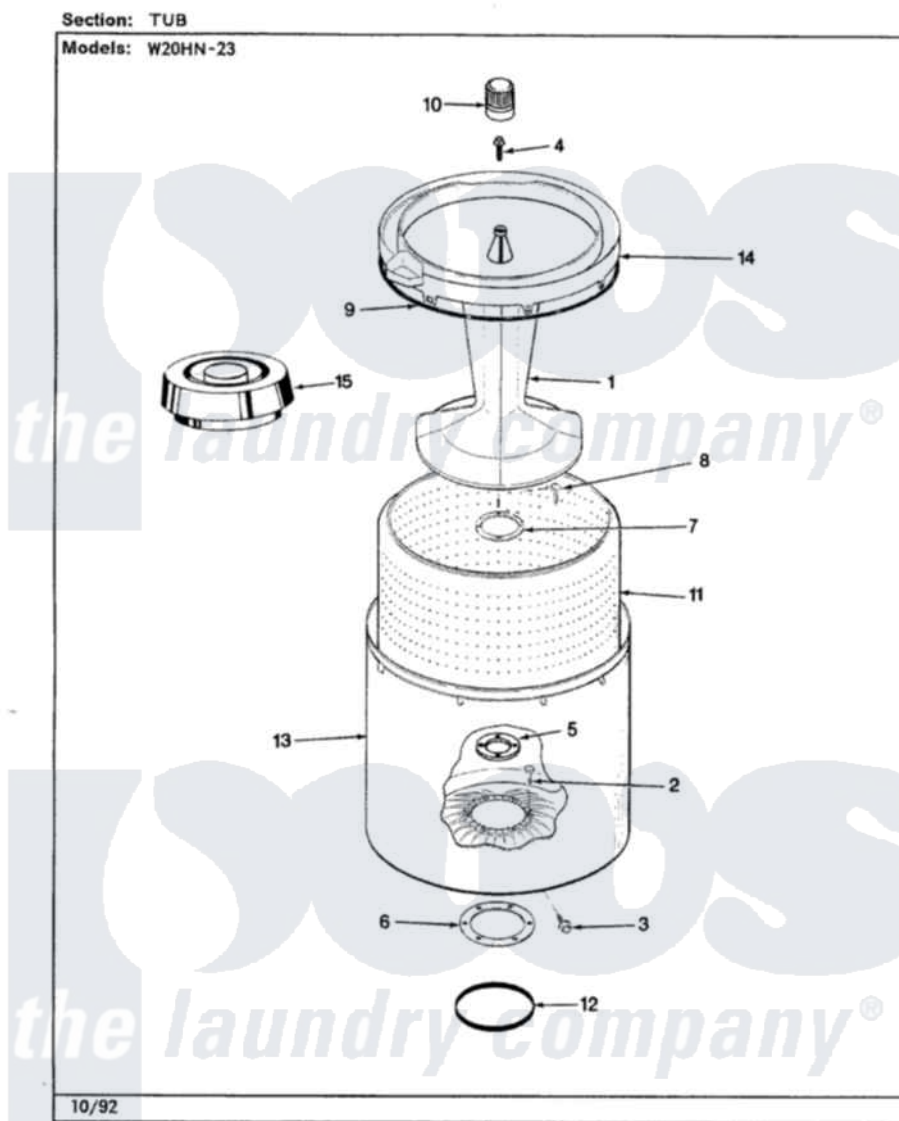

Magic Chef W20HN23 10 - TUB (REV. A-D)

Magic Chef [Residential Magic Chef W20HN23 Washer Parts](#) Parts Diagram 10 - TUB (REV. A-D)

[Click on the part number to view part](#)

Item	Original Part Number	Replaced By	Status	Part Description
1	35-3580			Agitator
"	35-2717	35-3580		Agitator
2	25-7947	21001063		Screw, Shoulder
3	25-7953	22002933		Screw
4	25-7948	W10309247		Screw
5	35-3685			Gasket, Basket To Centerpost
"	35-2980	35-3685		Gasket, Basket To Centerpost
6	35-3686			Gasket, Tub To Housing
"	35-2979			Gasket, Tub/Hsg
7	35-3014			Gasket And Reinf. Plate Assembly
8	25-7783	4356852		Screw
9	35-2328			Seal, Tub Top
10	35-2733			Cap, Agitator
11	35-3016		Not Available	BASKET ASSY
12	35-2978			Seal, Tub/Housing
13	35-3700			Tub Assembly

"	35-2952	35-3700	Tub Assembly
14	35-2262	Not Available	SHIELD, TUB TOP
"	35-2034	Not Available	TOP, TUB
"	35-3578	Not Available	TOP, TUB
15	35-2550		Dispenser, Rinse