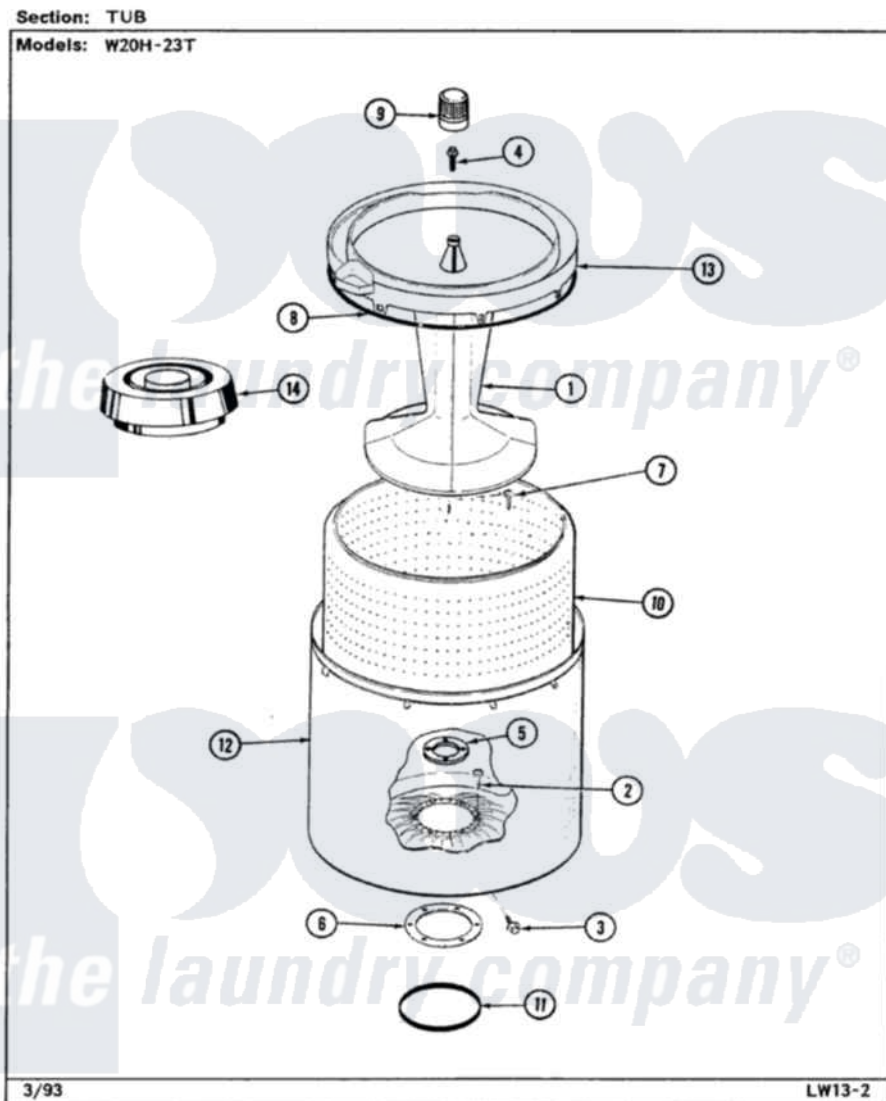

Magic Chef W20HN23 11 - TUB (W20H23T)

Magic Chef [Residential Magic Chef W20HN23 Washer Parts](#) Parts Diagram 11 - TUB (W20H23T)
Click on the part number to view part

Item	Original Part Number	Replaced By	Status	Part Description
1	35-3580			Agitator
2	25-7947	21001063		Screw, Shoulder
3	25-7953	22002933		Screw
4	25-7948	W10309247		Screw
5	35-3685			Gasket, Basket To Centerpost
6	35-3686			Gasket, Tub To Housing
7	25-7965	3400504		Screw
8	35-2328			Seal, Tub Top
9	35-2733			Cap, Agitator
10	35-3687		Not Available	BASKET, SPIN
11	35-2978			Seal, Tub/Housing
12	35-3700			Tub Assembly
13	35-3578		Not Available	TOP, TUB
"	35-2262		Not Available	SHIELD, TUB TOP
14	35-2550			Dispenser, Rinse