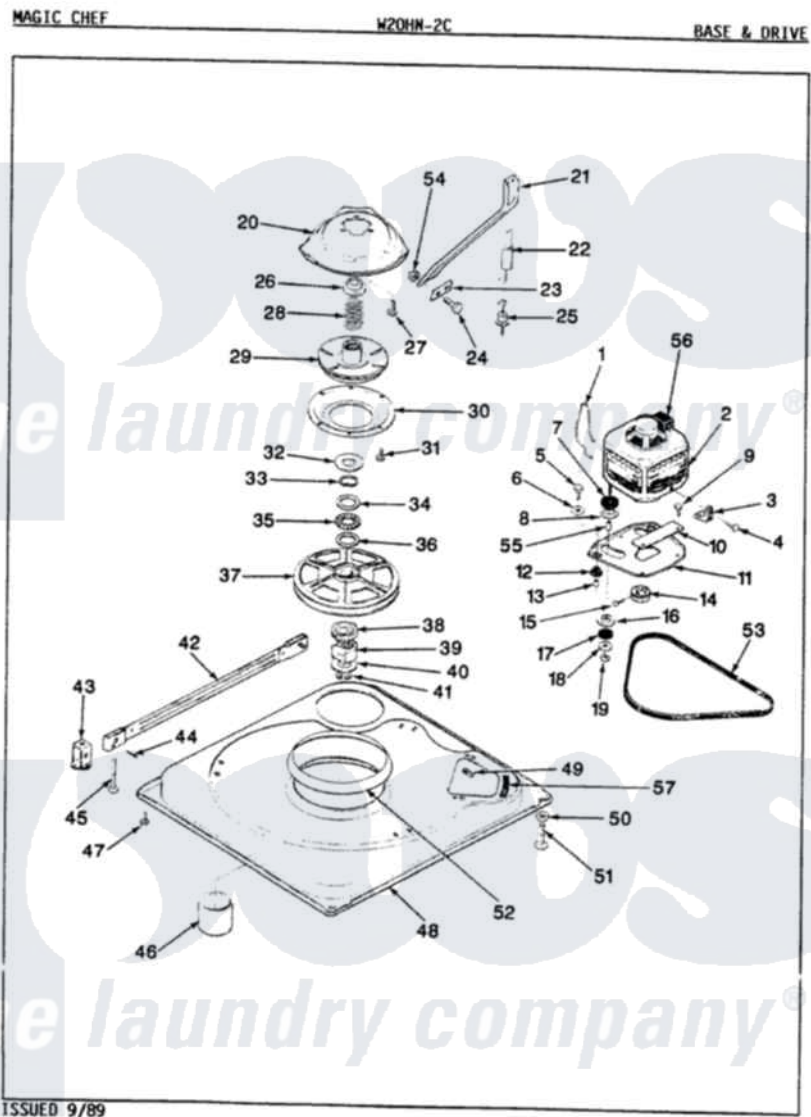

Magic Chef W20HN2C 01 - BASE & DRIVE (REV. E-G)

Magic Chef [Residential Magic Chef W20HN2C Washer Parts](#) Parts Diagram 01 - BASE & DRIVE (REV. E-G)
 Click on the part number to view part

Item	Original Part Number	Replaced By	Status	Part Description
1	35-0235			Spring, Motor Pivot
2	LA-2002		Not Available	MOTOR KIT
"	35-2030		Not Available	MOTOR
3	33-9945			Slide, Foot
4	25-7418	33001178		Back, Tumbler
5	25-7833	21001977		Screw
6	25-7834			Washer, Motor/Base Screw
7	33-9946			Isolator, Motor
8	33-9944	35-3570		Washer, Motor Pivot
9	25-3083	212951		Screw, No.6-32 X 1/4 Inch
10	33-9947		Not Available	DBL.PIVOT SLIDE
11	35-2810	21001783		Plate And Screw Assembly
12	33-9941	35-3646		Isolator, Motor Plate
13	25-7831			Spacer, Mounting
14	35-2124	W10143344		Pulley
15	25-7117			Set Screw