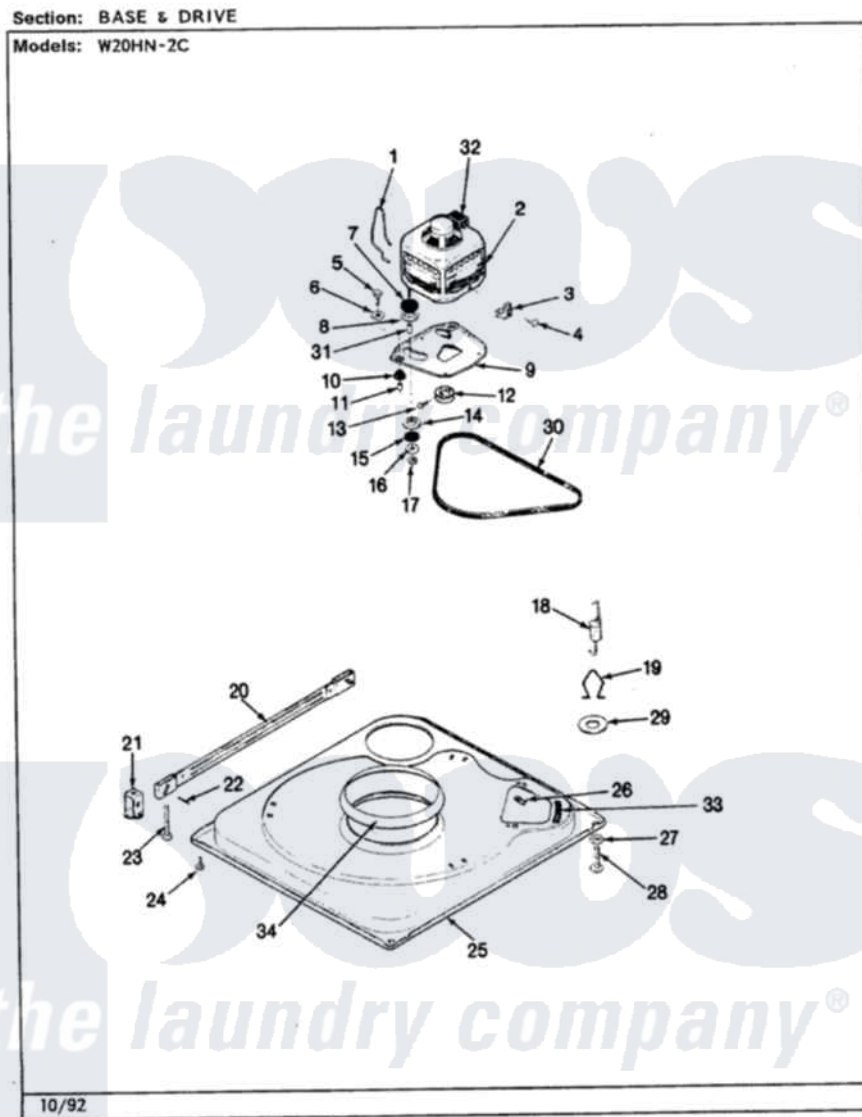

Magic Chef W20HN2C 02 - BASE & DRIVE (REV. H-M)

Magic Chef [Residential Magic Chef W20HN2C Washer Parts](#) Parts Diagram 02 - BASE & DRIVE (REV. H-M)
Click on the part number to view part

Item	Original Part Number	Replaced By	Status	Part Description
1	35-0235			Spring, Motor Pivot
2	LA-2002		Not Available	MOTOR KIT
"	35-2030		Not Available	MOTOR
3	33-9945			Slide, Foot
4	25-7418	33001178		Back, Tumbler
5	25-7833	21001977		Screw
6	25-7834			Washer, Motor/Base Screw
7	33-9946			Isolator, Motor
8	33-9944	35-3570		Washer, Motor Pivot
9	35-2810	21001783		Plate And Screw Assembly
10	33-9941	35-3646		Isolator, Motor Plate
11	25-7831			Spacer, Mounting
12	35-2124	W10143344		Pulley
13	25-7117			Set Screw
14	33-9943	35-3571		Slide, Motor Pivot
15	33-9967			Washer, Motor Isolator

16	25-7047		Washer, Flat
17	25-7325	Y707702	Locknut
18	35-2681		Not Available
"	35-3658		SPRING, SUSPENSION
			Spring, Suspension
19	35-2976		Not Available
			HOOK, SUSPENSION SPRING
20	35-2049	21001881	Bar, Stabilizer
21	35-2046		Bracket, Stabilizer
22	35-2052		Pin, Stabilizer
23	35-2050	22004469	Leg And Foot Self Stabalizing
24	25-7828	489483	Screw 10-32 X 1/2
"	35-3020	22004469	Leg And Foot Self Stabalizing
25	35-2984		Not Available
			BASE
26	25-7838	25-7845	Speednut, Motor
27	25-7915		Hex Nut
28	35-0837	25001119	Foot And Pad Assembly
"	35-0772	25001119	Foot And Pad Assembly
29	Y25-7951		Washer, Suspension Hook
30	35-2320	21352320	Belt, Drive
31	25-7830		Spacer
32	33-9765		Switch, Motor
33	35-2065		Pad, Motor Plate
34	35-2357	21002026	Snubber