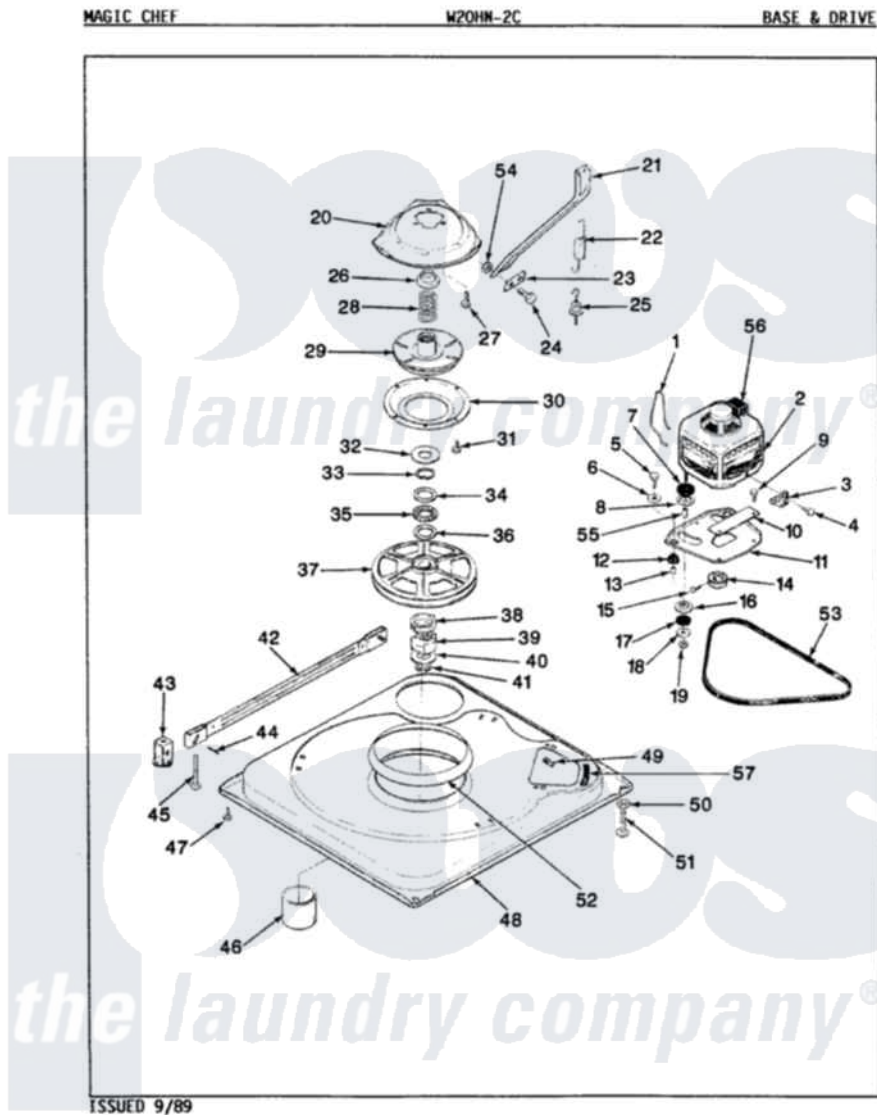

Magic Chef W20HN2C 03 - BASE & DRIVE (W20HN-2C)(REV. A-B)

Magic Chef [Residential Magic Chef W20HN2C Washer Parts](#) Parts Diagram 03 - BASE & DRIVE (W20HN-2C)(REV. A-B)

[Click on the part number to view part](#)

Item	Original Part Number	Replaced By	Status	Part Description
1	35-0235			Spring, Motor Pivot
2	LA-2002		Not Available	MOTOR KIT
"	35-2030		Not Available	MOTOR
3	33-9945			Slide, Foot
4	25-7418	33001178		Back, Tumbler
5	25-7833	21001977		Screw
6	25-7834			Washer, Motor/Base Screw
7	33-9946			Isolator, Motor
8	33-9944	35-3570		Washer, Motor Pivot
9	25-3083	212951		Screw, No.6-32 X 1/4 Inch
10	33-9947		Not Available	DBL.PIVOT SLIDE
11	35-2021	21001783		Plate And Screw Assembly
"	35-2810	21001783		Plate And Screw Assembly
12	33-9941	35-3646		Isolator, Motor Plate
13	25-7831			Spacer, Mounting
14	35-2124	W10143344		Pulley