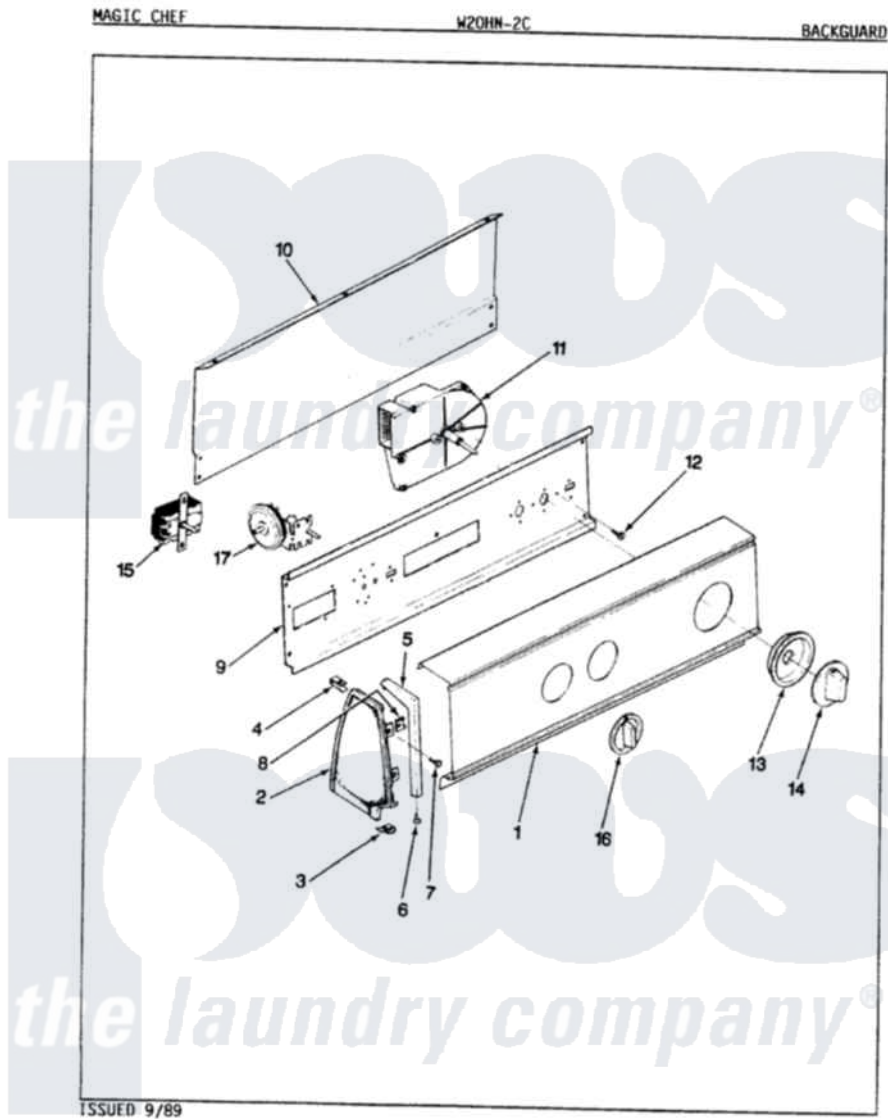

Magic Chef W20HN2C 04 - CONTROL PANEL (REV. E-G)

Magic Chef [Residential Magic Chef W20HN2C Washer Parts](#) Parts Diagram 04 - CONTROL PANEL (REV. E-G)
 Click on the part number to view part

Item	Original Part Number	Replaced By	Status	Part Description
1	25-7702			Speedclip, End Cap To Control Panel
"	25-7793			Screw
"	35-2169		Not Available	CONTROL PANEL
2	35-2488	21001452		Cap- End
"	35-2487	21001451		Cap- End
3	34-9487		Not Available	PLATE, REINFORCEMENT
"	25-7697	25-2219		Screw
"	25-7851			Speedclip, End Cap To Top
4	25-7435	33002917		Screw, No.10-16
5	53-0277		Not Available	TRIM, END CAP (RT)
"	53-0278		Not Available	TRIM, END CAP (LT)
6	25-7760			Screw
7	25-3092	90767		Screw, 8A X 3/8 HeX Washer Head Tapping
8	25-7702			Speedclip, End Cap To Control Panel

9	53-1676		Shield, Control
10	25-3092	90767	Screw, 8A X 3/8 HeX Washer Head Tapping
"	35-2688	21001460	Shield, Rear
"	25-3457		Screw, Sems
11	35-2210	35-2749	Timer
12	25-0088	489483	Screw 10-32 X 1/2
13	25-7835		Not Available RING, COMPRESSION
"	35-2254	12500058	Knob Ski
14	35-2486	12500058	Knob Ski
15	25-3092	90767	Screw, 8A X 3/8 HeX Washer Head Tapping
"	35-0119		Rotary Switch
16	25-3092	90767	Screw, 8A X 3/8 HeX Washer Head Tapping
"	35-2185	21001283	Knob, Selector----Piq
17	35-2145	21001554	Switch, Water Level
"	35-2368		Not Available MANUAL, U&C INSERT
"	25-3092	90767	Screw, 8A X 3/8 HeX Washer Head Tapping