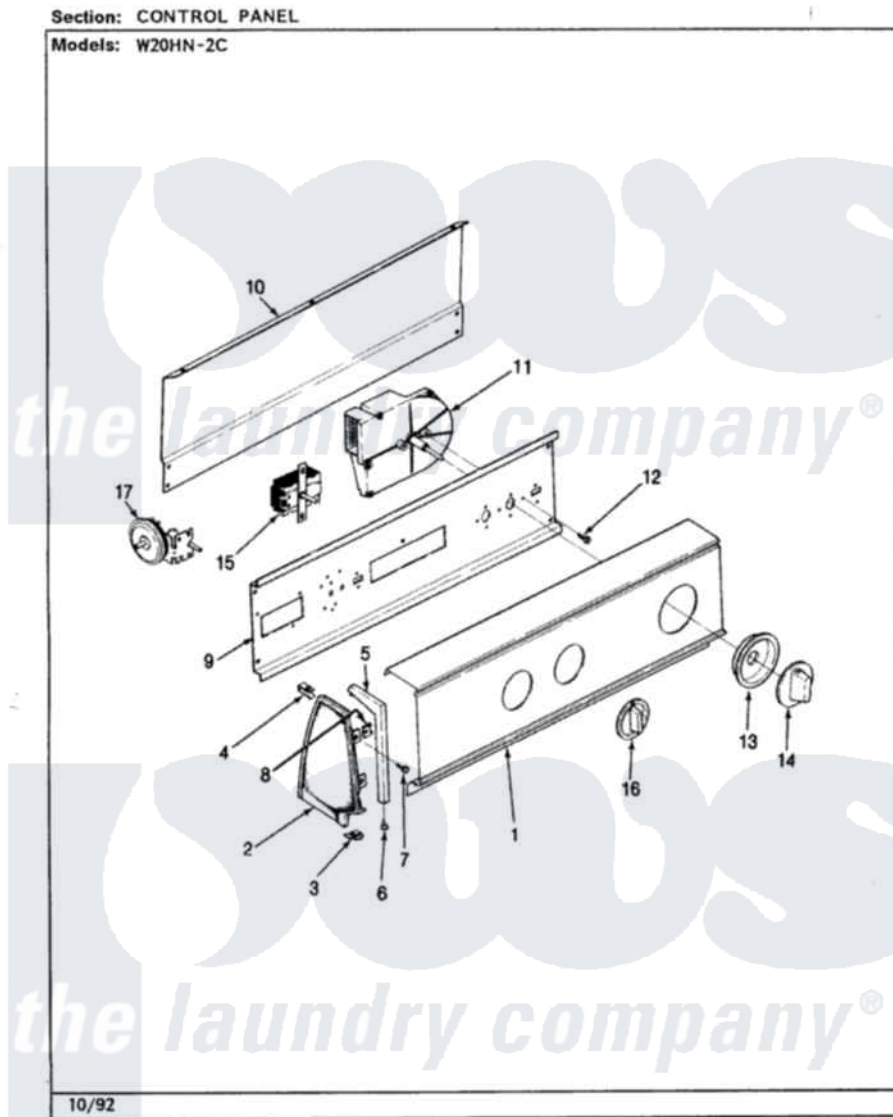

Magic Chef W20HN2C 05 - CONTROL PANEL (REV. H-M)

Magic Chef [Residential Magic Chef W20HN2C Washer Parts](#) Parts Diagram 05 - CONTROL PANEL (REV. H-M)
Click on the part number to view part

Item	Original Part Number	Replaced By	Status	Part Description
1	25-7702			Speedclip, End Cap To Control Panel
"	25-7793			Screw
"	35-2169		Not Available	CONTROL PANEL
2	35-2488	21001452		Cap- End
"	35-2487	21001451		Cap- End
3	34-9487		Not Available	PLATE, REINFORCEMENT
"	25-7697	25-2219		Screw
"	25-7851			Speedclip, End Cap To Top
4	25-7435	33002917		Screw, No.10-16
"	25-7852			Speedclip, Rr Shld To End Cap
5	53-0278		Not Available	TRIM, END CAP (LT)
"	53-0277		Not Available	TRIM, END CAP (RT)
6	25-7760			Screw
7	25-3092	90767		Screw, 8A X 3/8 HeX Washer Head Tapping

8	25-7702		Speedclip, End Cap To Control Panel
9	53-1676		Shield, Control
10	25-7853	25-7933	Ring, Retaining
"	25-3092	90767	Screw, 8A X 3/8 HeX Washer Head Tapping
"	25-3457		Screw, Sems
"	35-2688	21001460	Shield, Rear
11	35-2210	35-2749	Timer
12	25-0205	216412	Screw, Bracket To Timer
13	35-2254	12500058	Knob Ski
14	35-2486	12500058	Knob Ski
15	35-0119		Rotary Switch
"	25-3092	90767	Screw, 8A X 3/8 HeX Washer Head Tapping
16	35-2185	21001283	Knob, Selector----Piq
17	35-3283	21001554	Switch, Water Level
"	25-3092	90767	Screw, 8A X 3/8 HeX Washer Head Tapping
"	16000329	Not Available	GUIDE, QUICK REF. - MAGIC CHEF
"	35-2368	Not Available	MANUAL, U&C INSERT
"	35-2145	21001554	Switch, Water Level