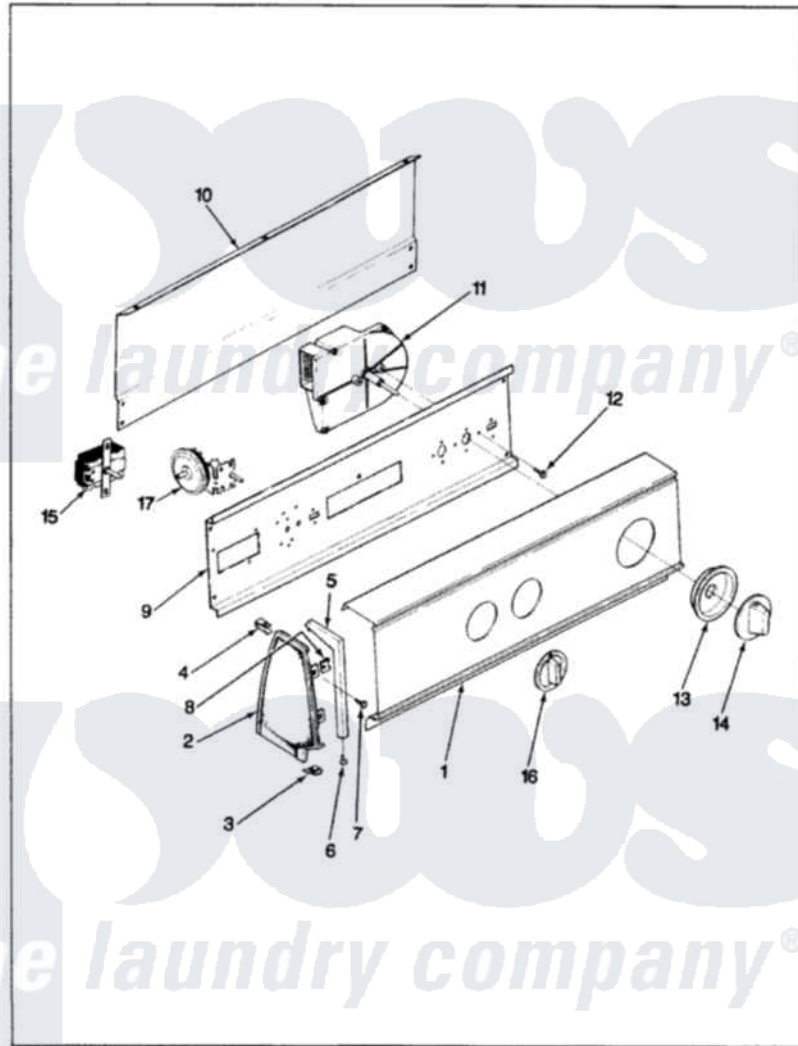

Magic Chef W20HN2C 06 - CONTROL PANEL (W20HN-2C)(REV. A-D)

MAGIC CHEF W20HN-2C BACKGUARD

ISSUED 9/89

Magic Chef Residential Magic Chef W20HN2C Washer Parts Diagram 06 - CONTROL PANEL (W20HN-2C)(REV. A-D)

[Click on the part number to view part](#)

Item	Original Part Number	Replaced By	Status	Part Description
1	25-7793			Screw
"	25-7702			Speedclip, End Cap To Control Panel
"	35-2169		Not Available	CONTROL PANEL
2	35-2488	21001452		Cap- End
"	35-2487	21001451		Cap- End
"	53-0264			RH Endcap
"	53-0265			LH Endcap
3	25-7697	25-2219		Screw
"	34-9487		Not Available	PLATE, REINFORCEMENT
"	25-7851			Speedclip, End Cap To Top
4	25-7435	33002917		Screw, No.10-16
"	25-7852			Speedclip, Rr Shld To End Cap
5	53-0277		Not Available	TRIM, END CAP (RT)
"	53-0278		Not Available	TRIM, END CAP (LT)

6	25-7760		Screw
7	25-3092	90767	Screw, 8A X 3/8 HeX Washer Head Tapping
8	25-7702		Speedclip, End Cap To Control Panel
9	53-0365	53-1676	Shield, Control
"	53-1676		Shield, Control
10	25-3457		Screw, Sems
"	25-3092	90767	Screw, 8A X 3/8 HeX Washer Head Tapping
"	35-2688	21001460	Shield, Rear
"	53-0268	21001460	Shield, Rear
11	35-2210	35-2749	Timer
12	25-0088	489483	Screw 10-32 X 1/2
13	25-7835		Not Available RING, COMPRESSION
"	35-2254	12500058	Knob Ski
14	35-2187	12500058	Knob Ski
15	25-3092	90767	Screw, 8A X 3/8 HeX Washer Head Tapping
"	35-0119		Rotary Switch
16	25-3092	90767	Screw, 8A X 3/8 HeX Washer Head Tapping
"	35-2185	21001283	Knob, Selector---Piq
17	25-3092	90767	Screw, 8A X 3/8 HeX Washer Head Tapping
"	35-2145	21001554	Switch, Water Level
18	35-2368		Not Available MANUAL, U&C INSERT