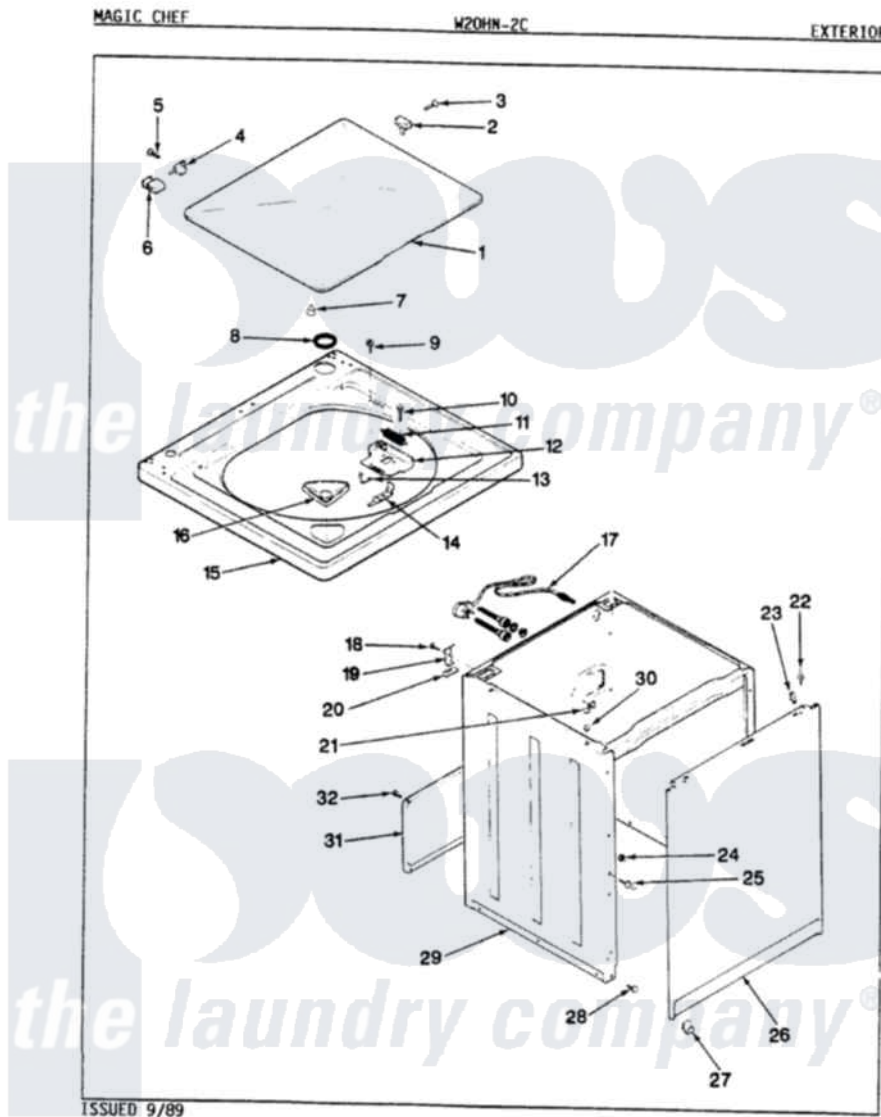

Magic Chef W20HN2C 07 - EXTERIOR (REV. E-G)

Magic Chef [Residential Magic Chef W20HN2C Washer Parts](#) Parts Diagram 07 - EXTERIOR (REV. E-G)
 Click on the part number to view part

Item	Original Part Number	Replaced By	Status	Part Description
1	35-2343-24		Not Available	DOOR, CLOTHES
"	35-2341	35-2026		Lid
2	25-7436			Nylite Washer
"	43-0057			Actuator, Door Switch
3	25-7438			Screw
4	25-7086	Y0308025		Washer, Stainless Steel
"	35-2045			Pin, Hinge
5	25-7893			Screw
6	35-2044			Hinge, Lid
7	35-0581			Bumper, Door
8	35-2063			Bushing, Insulator
"	35-2064			Bushing, Insulating
9	25-7463	7101P012-60		Screw
10	25-7437	40040701		Screw, Tapping No.6b-20
11	33-9064	12001187		Kit, Lid Switch Assembly
"	33-8911	12001187		Kit, Lid Switch Assembly

12	33-8289	12001187		Kit, Lid Switch Assembly
13	25-7878			Clip
14	33-9063	12001187		Kit, Lid Switch Assembly
15	35-2739			Top, Cabinet
"	35-2739-24		Not Available	TOP, CABINET (ALM)
"	35-2739-25		Not Available	TOP, CABINET (HARV.WT)
16	33-9906	21001167		Dispenser, Bleach
17	35-0680		Not Available	CORD, POWER
18	25-7893			Screw
19	33-7450	35-2846		Hinge, Cabinet Top
20	33-0930			Pad, Top Hinge
21	33-6099			Clamp
22	53-0643			Pin, Locator
23	34-9701			Guide, Cabinet
24	25-0224	3400029		Nut, Adapter Plate
25	53-0643			Pin, Locator
26	35-2084			Panel, Front
"	35-2084-25		Not Available	PANEL, FRONT
"	35-2084-24			Panel, Front
27	53-0120			Clip, Front Panel
28	33-2653			Bumper, Cabinet
29	35-2106	21001871		Cabinet
"	35-2106-25		Not Available	CABINET ASSY. (HW)
30	33-2653			Bumper, Cabinet
31	35-2108	21001871		Cabinet
32	25-7733	681414		Screw, 10AB X 1/2