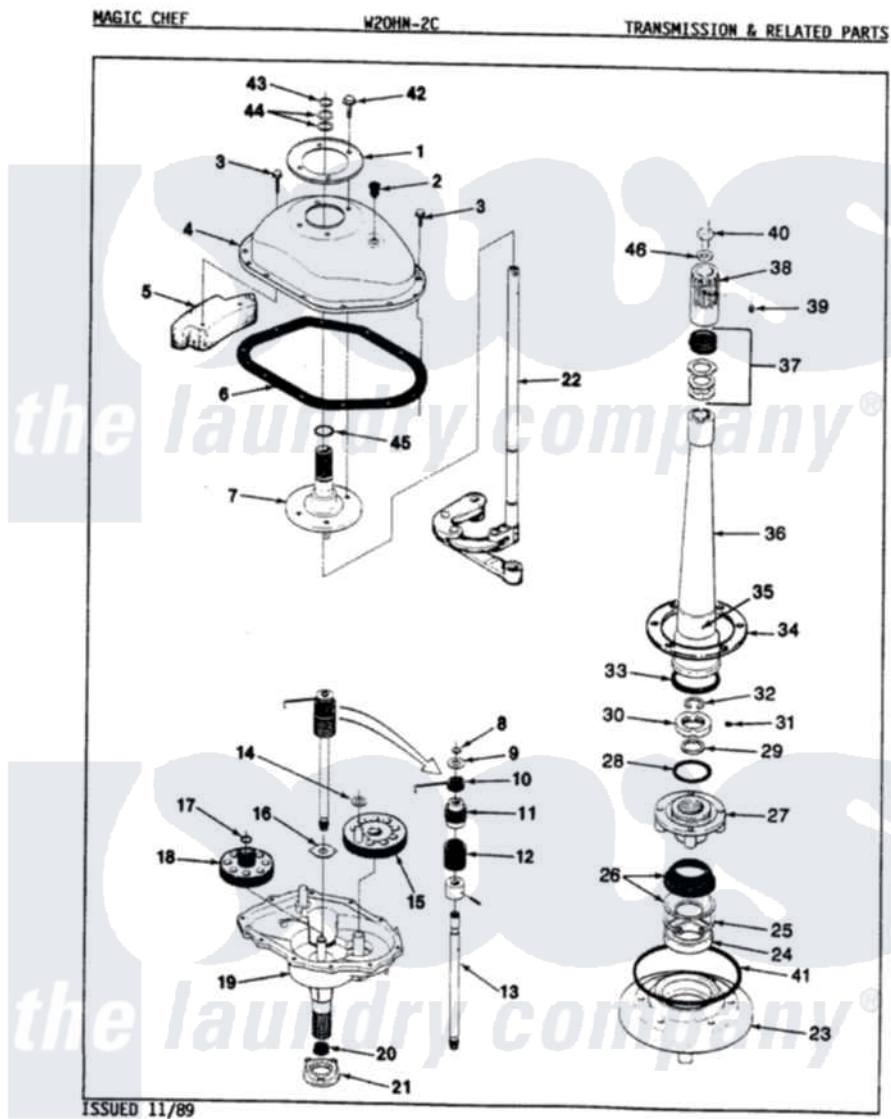

Magic Chef W20HN2C 09 - TRANSMISSION (REV. E-G)

Magic Chef [Residential Magic Chef W20HN2C Washer Parts](#) Parts Diagram 09 - TRANSMISSION (REV. E-G)
 Click on the part number to view part

Item	Original Part Number	Replaced By	Status	Part Description
1	33-9893	33-7187		Covr Reinforcmt
2	35-2621			Plug, Oil Fill
"	33-9373		Not Available	OIL FILL PLUG
3	25-7916			Bolt
4	33-4286N			Transmission Cover Kit
"	35-2620		Not Available	COVER, TRANSMISSION
5	35-2130		Not Available	COUNTER WEIGHT
"	35-2642			Counterweight
6	35-1030		Not Available	GASKET, TRANSMISSION HOUSING
7	35-2654			Drive Tube Assembly
"	33-8763	33-4286N		Transmission Cover Kit
8	25-7847			Ring, Retaining
9	25-7416		Not Available	WASHER, FLAT
10	33-6114	33-6463		Spring
11	35-2001			Pinion, Drive
12	33-3195		Not Available	SPRING