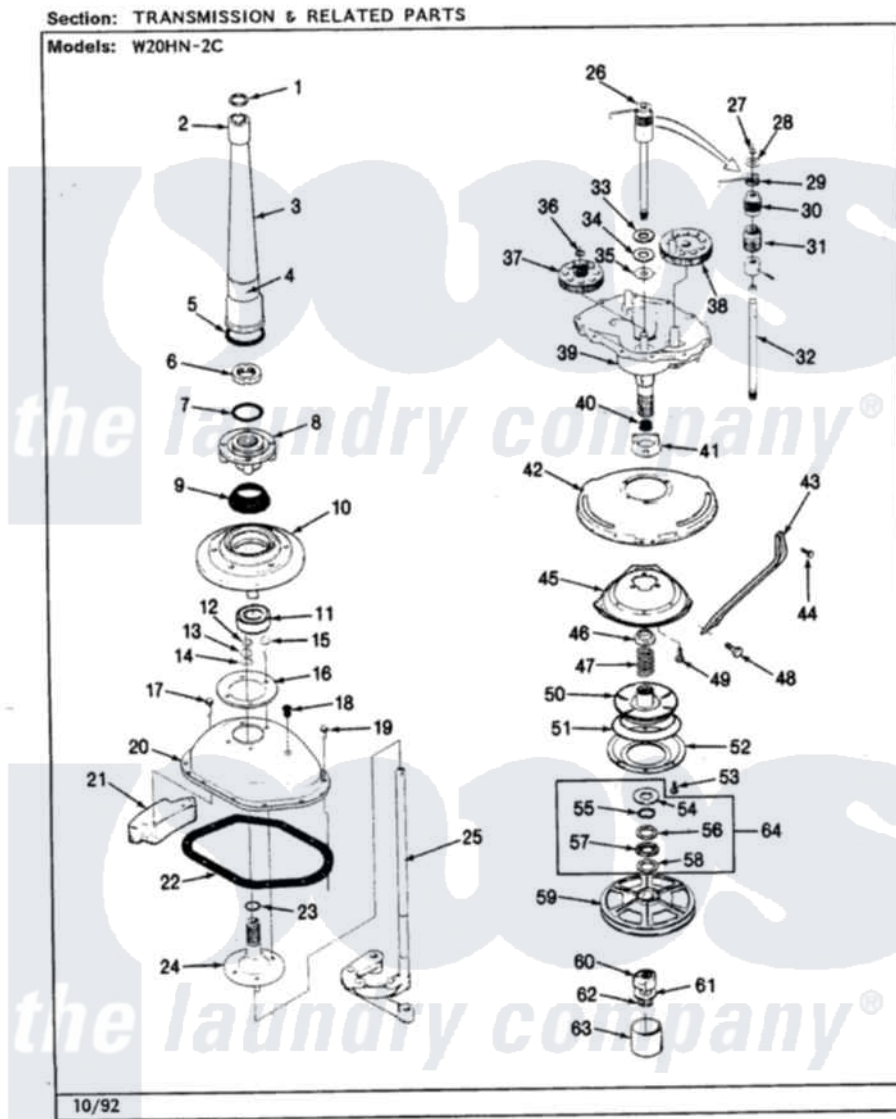

# Magic Chef W20HN2C 10 - TRANSMISSION (REV. H-M)

Magic Chef [Residential Magic Chef W20HN2C Washer Parts](#) Parts Diagram 10 - TRANSMISSION (REV. H-M)  
Click on the part number to view part

Item	Original Part Number	Replaced By	Status	Part Description
1	LA-2175	<a href="#">35-6680</a>		Transmission
"	35-3748	<a href="#">35-6680</a>		Transmission
"	<a href="#">25-7941</a>			"O" Ring, Agtr Drive Shaft
2	35-2835	<a href="#">21001066</a>		Bearing, Centerpost
3	35-2792	<a href="#">21001401</a>		Center Pos
4	<a href="#">33-6790</a>			Bearing, Agitator
"	35-2983		Not Available	CENTERPOST ASSY.
5	<a href="#">35-2906</a>			Seal, Centerpost Bottom
6	<a href="#">35-2791</a>			Nut, Spin Tube
7	<a href="#">25-7938</a>			"O" Ring, Basket Drive Hub
8	35-2715		Not Available	BASKET DRIVE HUB ASSY
"	35-3647	<a href="#">W10219156</a>		Tub Seal
9	<a href="#">35-2974</a>			Tub Seal/Hub Assembly
10	35-2716	<a href="#">12001561</a>		Bearing And Seal Housing Assembly
11	35-2972	<a href="#">12001561</a>		Bearing And Seal Housing Assembly