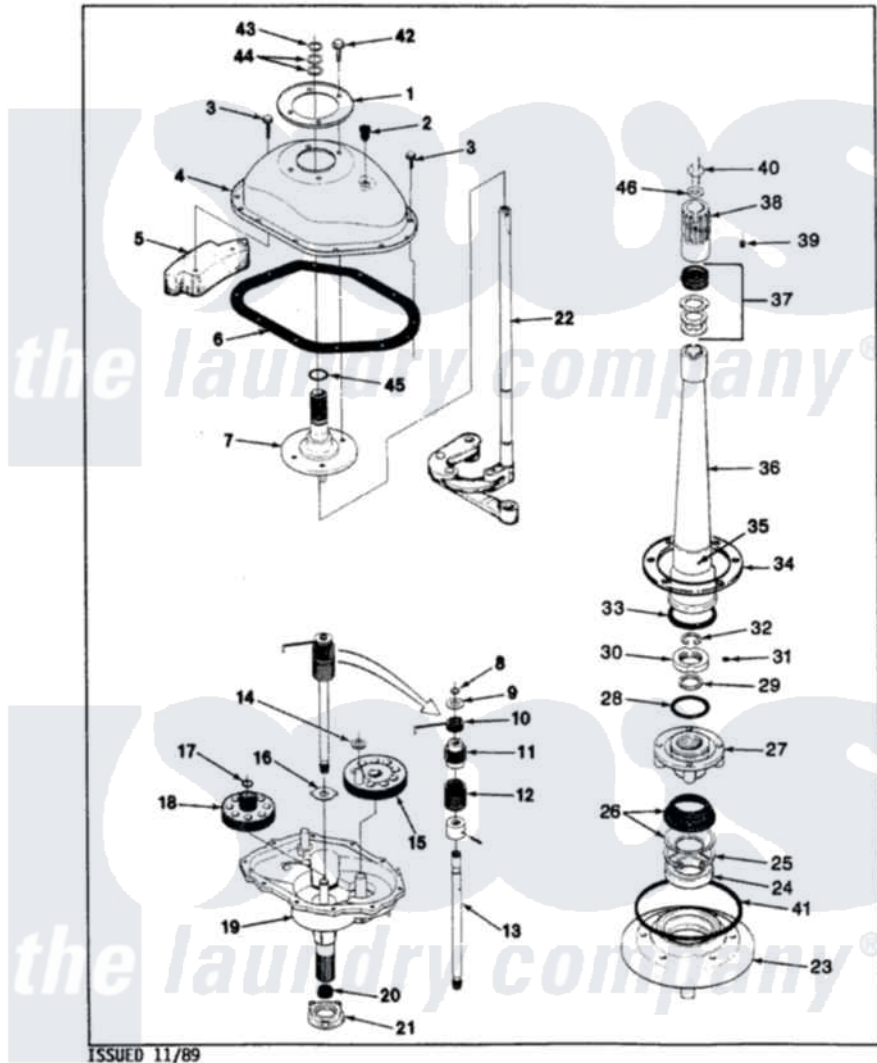

Magic Chef W20HN2C 11 - TRANSMISSION (W20HN-2C)(REV. A-D)

MAGIC CHEF W20HN-2C TRANSMISSION & RELATED PARTS

Magic Chef Residential Magic Chef W20HN2C Washer Parts Parts Diagram 11 - TRANSMISSION (W20HN-2C)(REV. A-D)

Click on the part number to view part

Item	Original Part Number	Replaced By	Status	Part Description
1	33-9893	33-7187		Covr Reinforcmt
2	33-9373		Not Available	OIL FILL PLUG
3	25-7916			Bolt
4	33-4286N			Transmission Cover Kit
5	35-2130		Not Available	COUNTER WEIGHT
6	35-1030		Not Available	GASKET, TRANSMISSION HOUSING
7	33-8763	33-4286N		Transmission Cover Kit
8	25-7847			Ring, Retaining
9	25-7416		Not Available	WASHER, FLAT
10	33-6114	33-6463		Spring
11	35-2001			Pinion, Drive
12	33-3195		Not Available	SPRING
13	35-2116		Not Available	DRIVE SHAFT & HUB ASSY
"	LA-2005			Clutch Assembly Kit
14	25-7091			Thrust Washer

15	35-2043		Crank Gear
16	25-7274	Not Available	WASHER, STEEL
"	35-2070		Washer, Steel W/Tabs
"	35-2462	35-3825	Washer, Nylon
17	25-7853	25-7933	Ring, Retaining
18	35-2013	35-0547	Cluster Gear
19	35-2012	Not Available	TRANSMISSION HOUSING ASSY
20	35-2010	207843	Lip Seal Repair Kit
21	35-2111	12001562	Bearing Assembly
22	35-0628	35-3573	Linkage As
23	35-2059	35-2450	Housing Assembly, Bearing And Seal
24	35-2205		Bearing, Spin
25	25-7849		Retaining Ring
26	33-7224N		Tub Seal Assembly
27	33-9987	Not Available	BASKET HUB ASM
28	35-2061		Gasket, Tub To Housing
29	25-7722	33-4293N	Gasket Kit
30	33-9507	33-9504	Locknut
31	25-7120		Set Screw
32	25-7848		Retaining Ring
33	33-8718		Gasket
34	35-0930		Gasket
35	33-6790		Bearing, Agitator
36	33-4283N	Not Available	CENTERPOST KIT
37	33-7806N		Seal Assembly
38	33-9729	Not Available	DRIVE BLOCK ASM
39	25-7378		Set Screw
40	33-6817		Stud
41	35-2060		Seal, Tub To Housing
42	25-7359		Screw
43	25-7848		Retaining Ring
44	25-7057		Washer, Flat
45	25-7722	33-4293N	Gasket Kit
46	25-7316		Flat Washer
47	LA-2001	Not Available	TRANSMISSION REPLACEMENT KIT