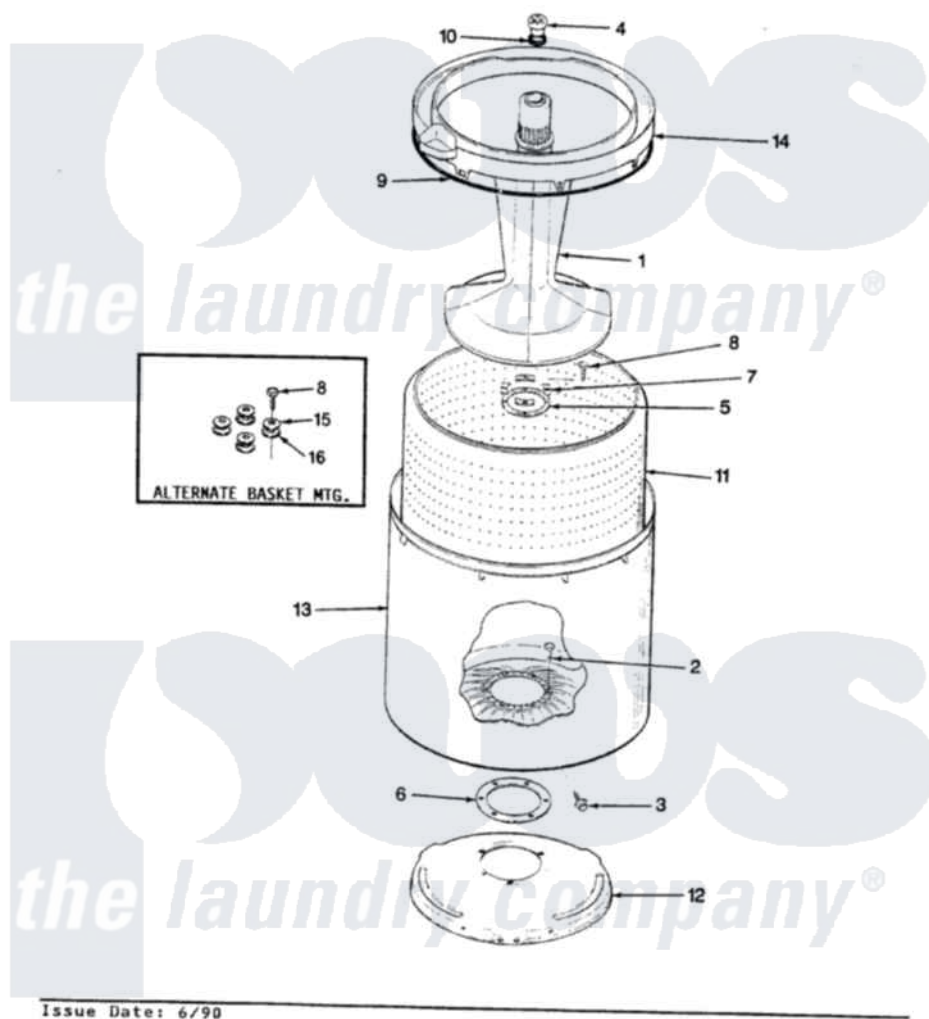

Magic Chef W20HN2C 12 - TUB (REV. E-G)

SECTION: TUB
MODEL: W20HN-2C

Issue Date: 6/90

Magic Chef [Residential Magic Chef W20HN2C Washer Parts](#) Parts Diagram 12 - TUB (REV. E-G)
Click on the part number to view part

Item	Original Part Number	Replaced By	Status	Part Description
1	35-2456	33-4352		Agitator
2	35-2062	21001063		Screw, Shoulder
3	25-7914	22002933		Screw
4	33-6241			Cap
5	33-8959			Gasket
6	35-2061			Gasket, Tub To Housing
7	33-8799		Not Available	REINF PLATE
8	25-7783	4356852		Screw
9	35-2328			Seal, Tub Top
10	25-7330			Rubber Washer
11	35-2508		Not Available	BASKET WHITE
12	35-2529		Not Available	TUB SUPPORT
13	35-2038			Tub
14	35-2262		Not Available	SHIELD, TUB TOP
"	35-2034		Not Available	TOP, TUB
15	25-7921		Not Available	STEEL WASHER