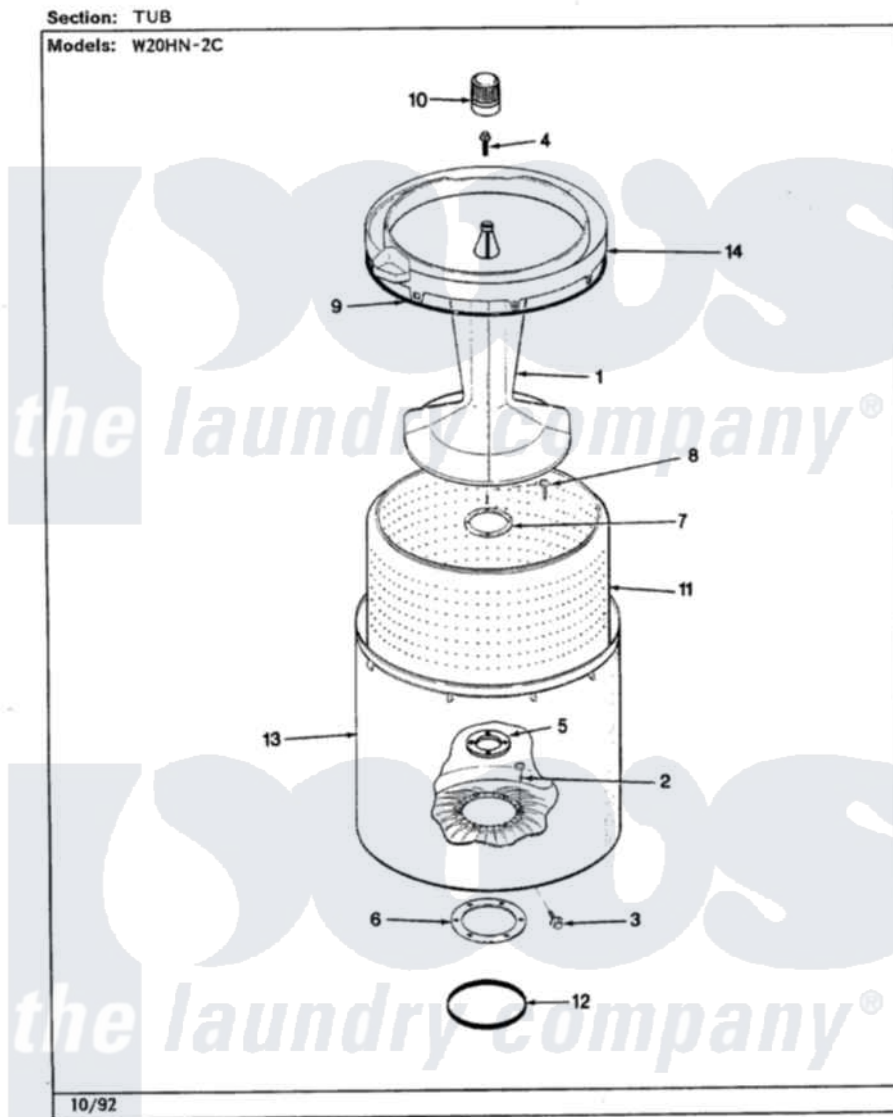

Magic Chef W20HN2C 13 - TUB (REV. H-M)

Magic Chef [Residential Magic Chef W20HN2C Washer Parts](#) Parts Diagram 13 - TUB (REV. H-M)
Click on the part number to view part

Item	Original Part Number	Replaced By	Status	Part Description
1	35-3580			Agitator
"	35-2717	35-3580		Agitator
2	25-7947	21001063		Screw, Shoulder
3	25-7953	22002933		Screw
4	25-7948	W10309247		Screw
5	35-3685			Gasket, Basket To Centerpost
"	35-2980	35-3685		Gasket, Basket To Centerpost
6	35-3686			Gasket, Tub To Housing
"	35-2979			Gasket, Tub/Hsg
7	35-3014			Gasket And Reinf. Plate Assembly
8	25-7783	4356852		Screw
9	35-2328			Seal, Tub Top
10	35-2733			Cap, Agitator
11	35-3016		Not Available	BASKET ASSY
12	35-2978			Seal, Tub/Housing
13	35-3700			Tub Assembly

"	35-2952	35-3700	Tub Assembly
14	35-2262	Not Available	SHIELD, TUB TOP
"	35-2034	Not Available	TOP, TUB
"	35-3578	Not Available	TOP, TUB
15	35-2550		Dispenser, Rinse