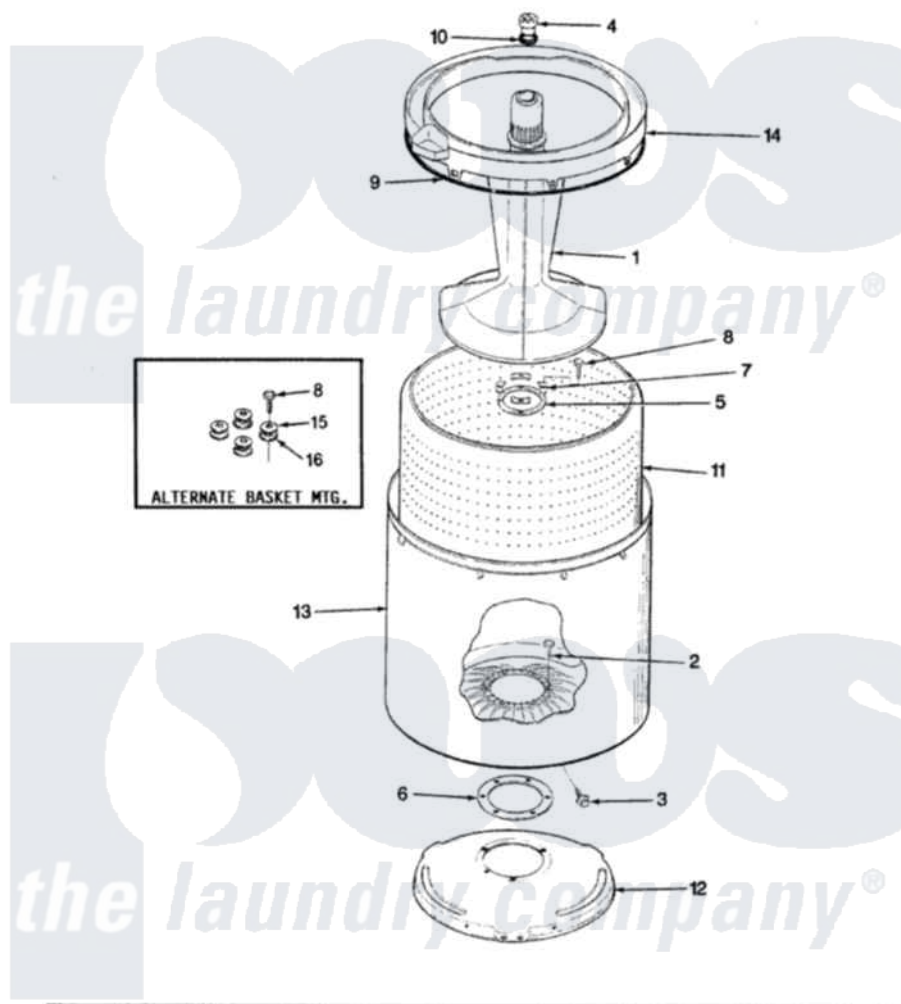

Magic Chef W20HN2C 14 - TUB (W20HN-2C)(REV. A-D)

SECTION: TUB
MODEL: W20HN-2C

Issue Date: 6/90

Magic Chef Residential Magic Chef W20HN2C Washer Parts Parts Diagram 14 - TUB (W20HN-2C)(REV. A-D)
Click on the part number to view part

Item	Original Part Number	Replaced By	Status	Part Description
1	35-2456	33-4352		Agitator
2	35-2062	21001063		Screw, Shoulder
3	25-7914	22002933		Screw
4	33-6241			Cap
5	33-8959			Gasket
6	35-2061			Gasket, Tub To Housing
7	33-8799		Not Available	REINF PLATE
8	25-7783	4356852		Screw
9	35-2328			Seal, Tub Top
10	25-7330			Rubber Washer
11	35-2508		Not Available	BASKET WHITE
12	35-2023			Tub Support
"	35-2529		Not Available	TUB SUPPORT
13	35-2038			Tub
14	35-2262		Not Available	SHIELD, TUB TOP
"	35-2034		Not Available	TOP, TUB