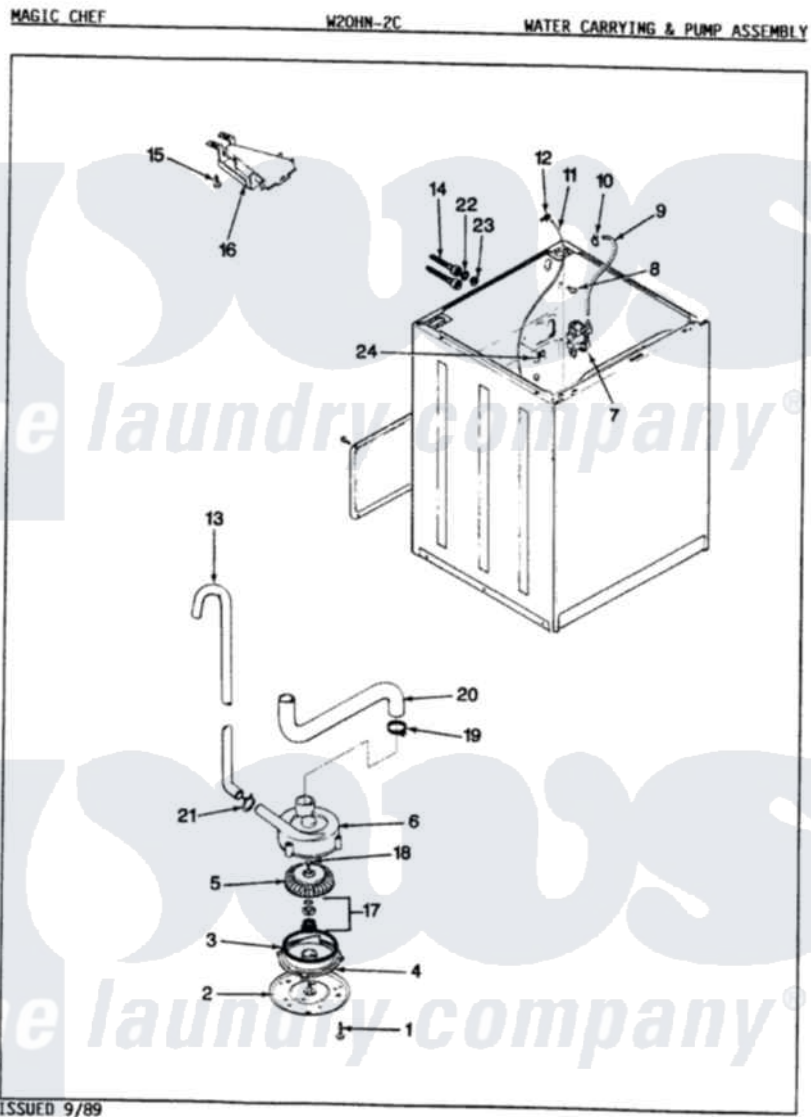

Magic Chef W20HN2C 16 - WATER CARRYING & PUMP ASSY. (REV. E-G)

Magic Chef [Residential Magic Chef W20HN2C Washer Parts](#) Parts Diagram 16 - WATER CARRYING & PUMP ASSY. (REV. E-G)

[Click on the part number to view part](#)

Item	Original Part Number	Replaced By	Status	Part Description
1	25-7405	3196164		Screw
2	33-6035		Not Available	PLATE & PULLEY ASSY.
3	33-6032			Gasket
4	35-2058			Base, Pump
5	35-2057	35-6465		Pump Assem
6	35-2099	35-6465		Pump Assem
"	35-2056		Not Available	HOUSING, PUMP
7	25-7220			Clip, Cabinet Top
"	35-2374	35-2374N		Valve, Water
8	25-7867	596669		Clamp, Manifold
9	35-2378	12002749		Hose, Flume Kit
10	25-7867	596669		Clamp, Manifold
11	35-2261		Not Available	PAD, PRESSURE SWITCH HOSE
"	35-2321	21001748		Hose, Pressure Switch
12	33-6099			Clamp

13	33-9436	211704		Hose, Drain
14	33-7046	89503		Hose-Inlet
"	35-0873	76313		Hosefill
15	25-3092	90767		Screw, 8A X 3/8 HeX Washer Head Tapping
16	35-2051	21001760		Flume Assembly / Water Diverter
17	35-0707			Seal, Seat And "O" Ring
18	25-7894	W10001180		Screw
19	25-6069		Not Available	CORBIN CLAMP
20	35-2131		Not Available	HOSE, SUMP TO PUMP
21	25-7080	285655		Clamp, Hose
22	25-7048			Washer
23	33-7313	33-4264N		Strainer And Washer Kit
24	25-7796	596669		Clamp, Manifold