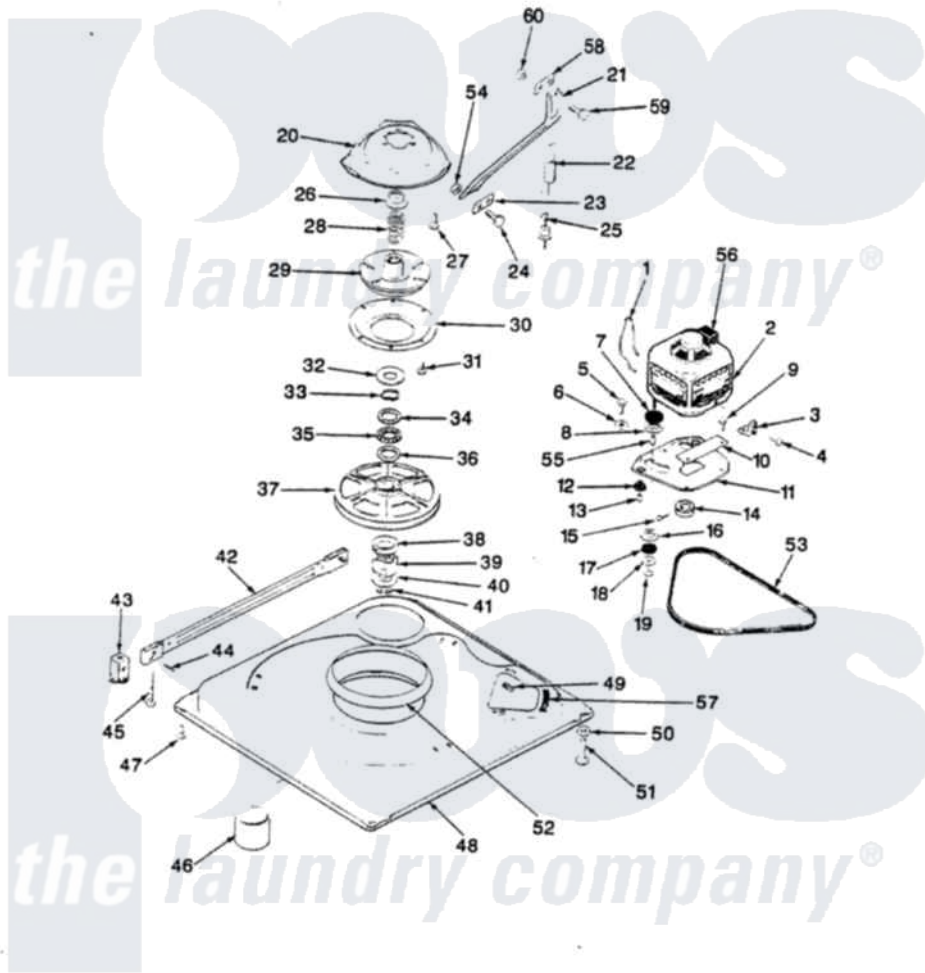

# Magic Chef W20HN3 02 - BASE & DRIVE (REV. K-L)

SECTION: BASE & DRIVE  
MODEL: W20HN-3

Issue Date: 5/90

Magic Chef [Residential Magic Chef W20HN3 Washer Parts](#) Parts Diagram 02 - BASE & DRIVE (REV. K-L)  
Click on the part number to view part

Item	Original Part Number	Replaced By	Status	Part Description
1	<a href="#">35-0235</a>			Spring, Motor Pivot
2	LA-2002		Not Available	MOTOR KIT
"	35-2030		Not Available	MOTOR
3	<a href="#">33-9945</a>			Slide, Foot
4	25-7418	<a href="#">33001178</a>		Back, Tumbler
5	25-7833	<a href="#">21001977</a>		Screw
6	<a href="#">25-7834</a>			Washer, Motor/Base Screw
7	<a href="#">33-9946</a>			Isolator, Motor
8	33-9944	<a href="#">35-3570</a>		Washer, Motor Pivot
9	25-3083	<a href="#">212951</a>		Screw, No.6-32 X 1/4 Inch
10	33-9947		Not Available	DBL.PIVOT SLIDE
11	35-2810	<a href="#">21001783</a>		Plate And Screw Assembly
12	33-9941	<a href="#">35-3646</a>		Isolator, Motor Plate
13	<a href="#">25-7831</a>			Spacer, Mounting
14	35-2124	<a href="#">W10143344</a>		Pulley
15	<a href="#">25-7117</a>			Set Screw