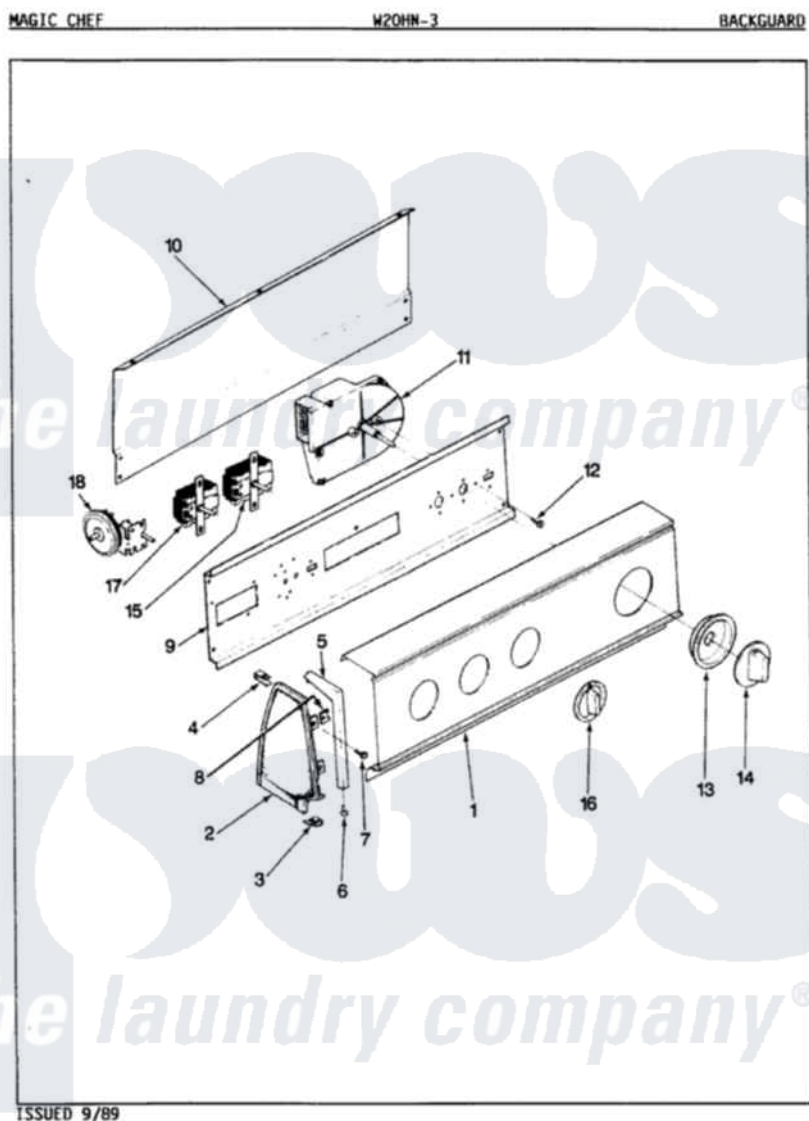

Magic Chef W20HN3 03 - CONTROL PANEL (REV. E-J)

ISSUED 9/89

Magic Chef [Residential Magic Chef W20HN3 Washer Parts](#) Parts Diagram 03 - CONTROL PANEL (REV. E-J)
 Click on the part number to view part

Item	Original Part Number	Replaced By	Status	Part Description
1	25-7702			Speedclip, End Cap To Control Panel
"	25-7793			Screw
"	35-2553		Not Available	PANEL, CONTROL
2	35-2488	21001452		Cap- End
"	35-2487	21001451		Cap- End
3	34-9487		Not Available	PLATE, REINFORCEMENT
"	25-7697	25-2219		Screw
"	25-7851			Speedclip, End Cap To Top
4	25-7435	33002917		Screw, No.10-16
"	25-7852			Speedclip, Rr Shld To End Cap
5	53-0278		Not Available	TRIM, END CAP (LT)
"	53-0277		Not Available	TRIM, END CAP (RT)
6	25-7760			Screw
7	25-3092	90767		Screw, 8A X 3/8 HeX Washer Head Tapping

8	25-7702		Speedclip, End Cap To Control Panel
9	53-1676		Shield, Control
10	25-7853	25-7933	Ring, Retaining
"	25-3092	90767	Screw, 8A X 3/8 HeX Washer Head Tapping
"	35-2688	21001460	Shield, Rear
"	25-3457		Screw, Sems
11	35-2211	Not Available	TIMER
12	25-0205	216412	Screw, Bracket To Timer
13	35-2254	12500058	Knob Ski
14	35-2187	12500058	Knob Ski
15	35-0114	Not Available	TEMP SWITCH
"	25-3092	90767	Screw, 8A X 3/8 HeX Washer Head Tapping
16	35-2185	21001283	Knob, Selector---Piq
17	25-3092	90767	Screw, 8A X 3/8 HeX Washer Head Tapping
"	35-2193	Not Available	SWITCH, ROTARY SPEED
18	25-3092	90767	Screw, 8A X 3/8 HeX Washer Head Tapping
"	35-2145	21001554	Switch, Water Level
19	35-2567	Not Available	MANUAL, U&C INSERT