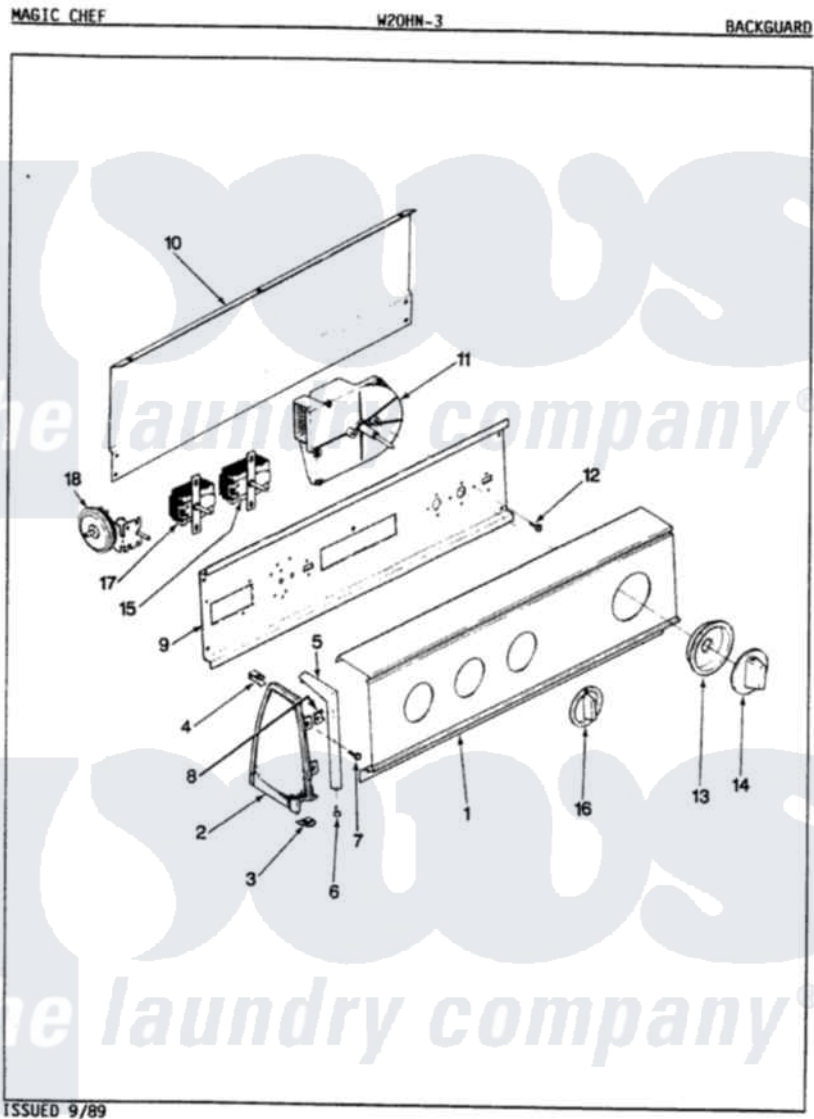

Magic Chef W20HN3 04 - CONTROL PANEL (REV. K-L)

Magic Chef [Residential Magic Chef W20HN3 Washer Parts](#) Parts Diagram 04 - CONTROL PANEL (REV. K-L)
 Click on the part number to view part

Item	Original Part Number	Replaced By	Status	Part Description
1	25-7702			Speedclip, End Cap To Control Panel
"	25-7793			Screw
"	35-2553		Not Available	PANEL, CONTROL
2	35-2488	21001452		Cap- End
"	35-2487	21001451		Cap- End
3	34-9487		Not Available	PLATE, REINFORCEMENT
"	25-7697	25-2219		Screw
"	25-7851			Speedclip, End Cap To Top
4	25-7435	33002917		Screw, No.10-16
"	25-7852			Speedclip, Rr Shld To End Cap
5	53-0278		Not Available	TRIM, END CAP (LT)
"	53-0277		Not Available	TRIM, END CAP (RT)
6	25-7760			Screw
7	25-3092	90767		Screw, 8A X 3/8 HeX Washer Head Tapping

8	25-7702		Speedclip, End Cap To Control Panel
9	53-1676		Shield, Control
10	25-7853	25-7933	Ring, Retaining
"	25-3092	90767	Screw, 8A X 3/8 HeX Washer Head Tapping
"	35-2688	21001460	Shield, Rear
"	25-3457		Screw, Sems
11	35-2211	Not Available	TIMER
12	25-0205	216412	Screw, Bracket To Timer
13	35-2254	12500058	Knob Ski
14	35-2187	12500058	Knob Ski
15	35-0114	Not Available	TEMP SWITCH
"	25-3092	90767	Screw, 8A X 3/8 HeX Washer Head Tapping
16	35-2185	21001283	Knob, Selector---Piq
17	25-3092	90767	Screw, 8A X 3/8 HeX Washer Head Tapping
"	35-2193	Not Available	SWITCH, ROTARY SPEED
18	25-3092	90767	Screw, 8A X 3/8 HeX Washer Head Tapping
"	35-2145	21001554	Switch, Water Level
19	35-2567	Not Available	MANUAL, U&C INSERT