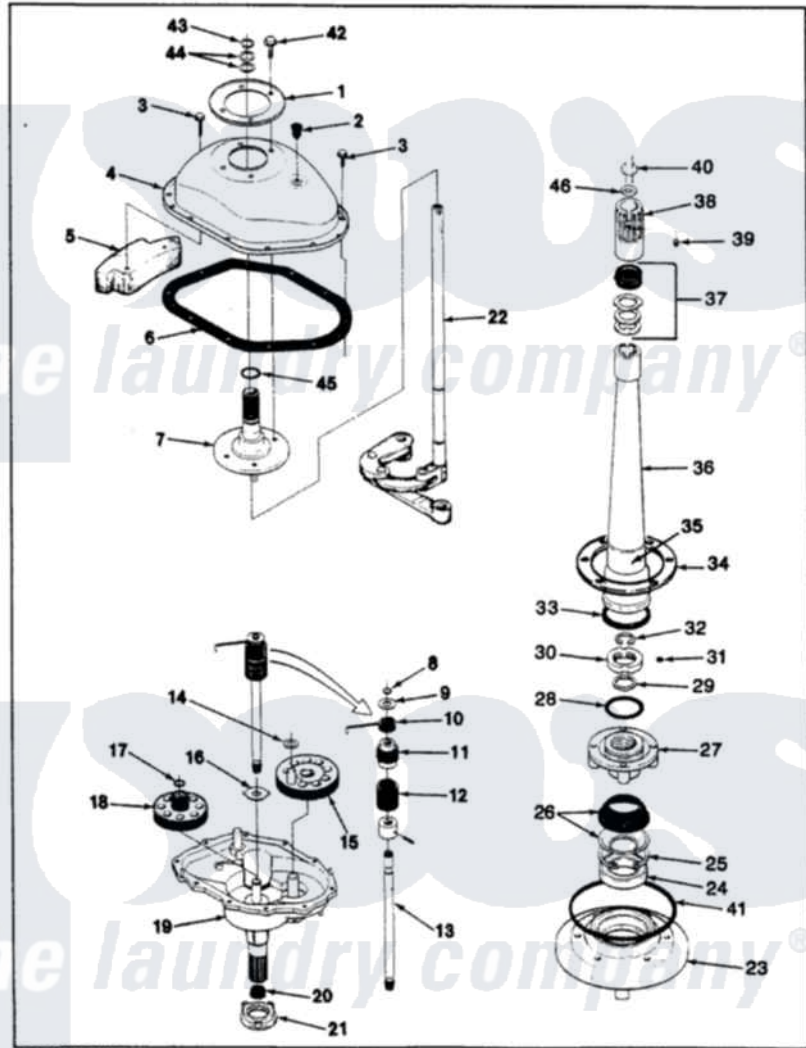

Magic Chef W20HN3 05 - TRANSMISSION & RELATED PARTS (REV. E-J)

MAGIC CHEF W20HN-3 TRANSMISSION & RELATED PARTS

ISSUED 11/89

Magic Chef Residential Magic Chef W20HN3 Washer Parts Diagram 05 - TRANSMISSION & RELATED PARTS (REV. E-J)

[Click on the part number to view part](#)

Item	Original Part Number	Replaced By	Status	Part Description
1	33-9893	33-7187		Covr Reinforcmt
2	33-9373		Not Available	OIL FILL PLUG
3	25-7916			Bolt
4	33-4286N			Transmission Cover Kit
5	35-2130		Not Available	COUNTER WEIGHT
6	35-1030		Not Available	GASKET, TRANSMISSION HOUSING
7	33-8763	33-4286N		Transmission Cover Kit
8	25-7847			Ring, Retaining
9	25-7416		Not Available	WASHER, FLAT
10	33-6114	33-6463		Spring
11	35-2001			Pinion, Drive
12	33-3195		Not Available	SPRING
13	35-2116		Not Available	DRIVE SHAFT & HUB ASSY
"	LA-2005			Clutch Assembly Kit
14	25-7091			Thrust Washer

15	35-2043		Crank Gear
16	25-7274	Not Available	WASHER, STEEL
"	35-2070		Washer, Steel W/Tabs
"	35-2462	35-3825	Washer, Nylon
17	25-7853	25-7933	Ring, Retaining
18	35-2013	35-0547	Cluster Gear
19	35-2012	Not Available	TRANSMISSION HOUSING ASSY
20	35-2010	207843	Lip Seal Repair Kit
21	35-2111	12001562	Bearing Assembly
22	35-0628	35-3573	Linkage As
23	35-2059	35-2450	Housing Assembly, Bearing And Seal
24	35-2205		Bearing, Spin
25	25-7849		Retaining Ring
26	33-7224N		Tub Seal Assembly
27	33-9987	Not Available	BASKET HUB ASM
28	35-2061		Gasket, Tub To Housing
29	25-7722	33-4293N	Gasket Kit
30	33-9507	33-9504	Locknut
31	25-7120		Set Screw
32	25-7848		Retaining Ring
33	33-8718		Gasket
34	35-0930		Gasket
35	33-6790		Bearing, Agitator
36	33-4283N	Not Available	CENTERPOST KIT
37	33-7806N		Seal Assembly
38	33-9729	Not Available	DRIVE BLOCK ASM
39	25-7378		Set Screw
40	33-6817		Stud
41	35-2060		Seal, Tub To Housing
42	25-7359		Screw
43	25-7848		Retaining Ring
44	25-7057		Washer, Flat
45	25-7722	33-4293N	Gasket Kit
46	25-7316		Flat Washer
47	LA-2001	Not Available	TRANSMISSION REPLACEMENT KIT