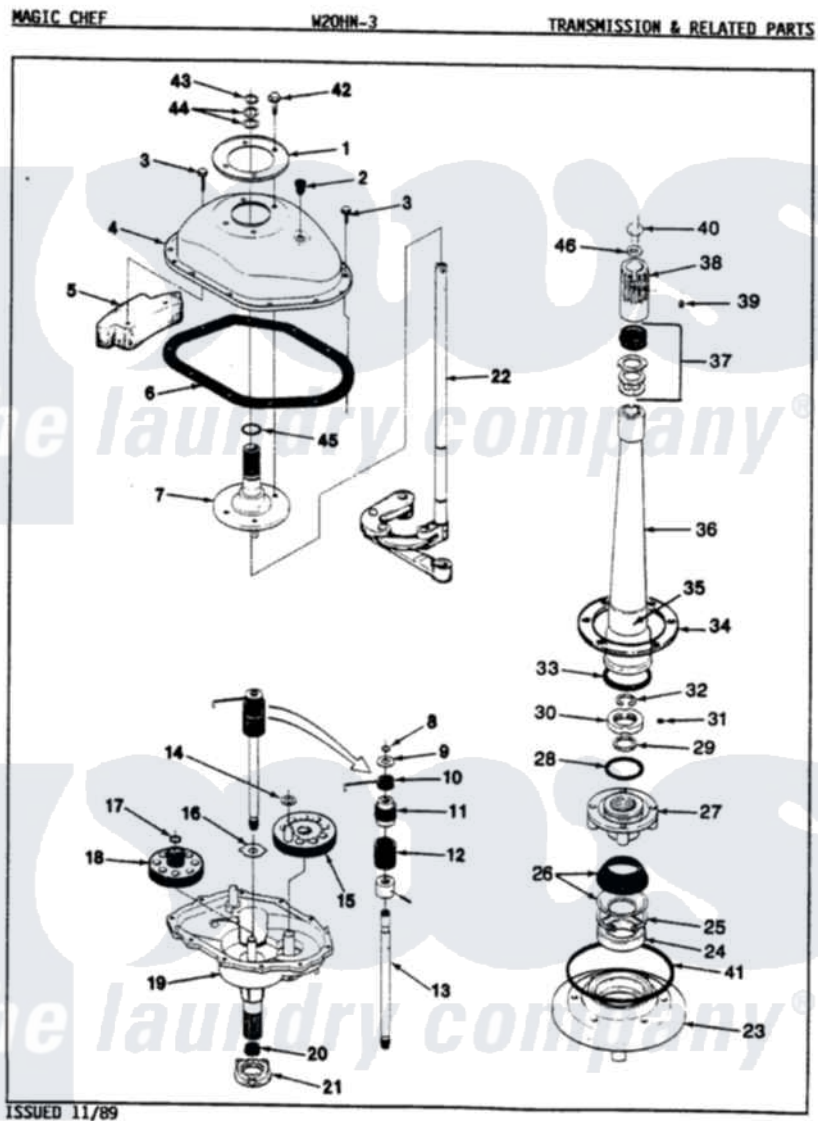

# Magic Chef W20HN3 06 - TRANSMISSION & RELATED PARTS (REV. K-L)

Magic Chef [Residential Magic Chef W20HN3 Washer Parts](#) Parts Diagram 06 - TRANSMISSION & RELATED PARTS (REV. K-L)

[Click on the part number to view part](#)

Item	Original Part Number	Replaced By	Status	Part Description
1	33-9893	<a href="#">33-7187</a>		Covr Reinforcmt
2	<a href="#">35-2621</a>			Plug, Oil Fill
"	33-9373		Not Available	OIL FILL PLUG
3	<a href="#">25-7916</a>			Bolt
4	<a href="#">33-4286N</a>			Transmission Cover Kit
"	35-2620		Not Available	COVER, TRANSMISSION
5	35-2130		Not Available	COUNTER WEIGHT
"	<a href="#">35-2642</a>			Counterweight
6	35-1030		Not Available	GASKET, TRANSMISSION HOUSING
7	<a href="#">35-2654</a>			Drive Tube Assembly
"	33-8763	<a href="#">33-4286N</a>		Transmission Cover Kit
8	<a href="#">25-7847</a>			Ring, Retaining
9	25-7416		Not Available	WASHER, FLAT
10	33-6114	<a href="#">33-6463</a>		Spring
11	<a href="#">35-2001</a>			Pinion, Drive