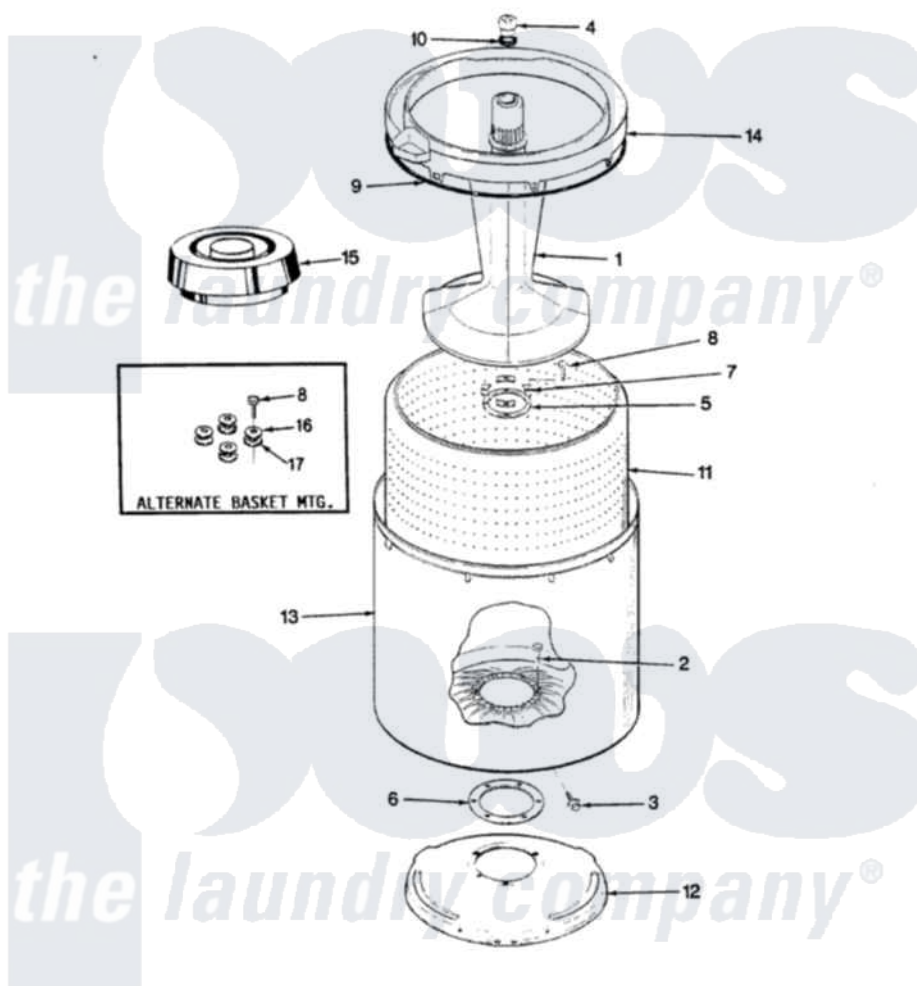

Magic Chef W20HN3 07 - TUB (REV. E-J)

SECTION: TUB
MODEL: W20HN-3

Issue Date: 5/90

Magic Chef [Residential Magic Chef W20HN3 Washer Parts](#) Parts Diagram 07 - TUB (REV. E-J)
Click on the part number to view part

Item	Original Part Number	Replaced By	Status	Part Description
1	35-2456	33-4352		Agitator
2	35-2062	21001063		Screw, Shoulder
3	25-7914	22002933		Screw
4	33-6241			Cap
5	33-8959			Gasket
6	35-2061			Gasket, Tub To Housing
7	33-8799		Not Available	REINF PLATE
8	25-7783	4356852		Screw
9	35-2328			Seal, Tub Top
10	25-7330			Rubber Washer
11	35-2508		Not Available	BASKET WHITE
12	35-2529		Not Available	TUB SUPPORT
13	35-2038			Tub
14	35-2262		Not Available	SHIELD, TUB TOP
"	35-2034		Not Available	TOP, TUB
15	35-2550			Dispenser, Rinse