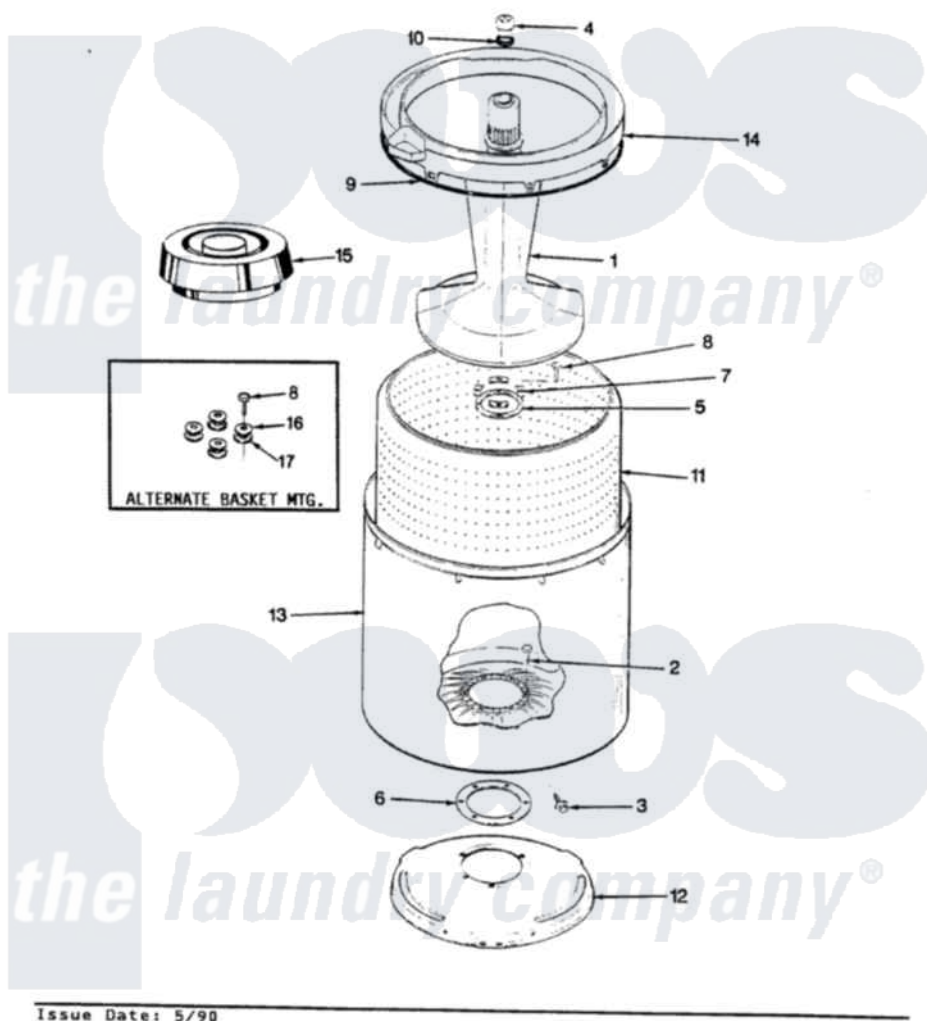

Magic Chef W20HN3 08 - TUB (REV. K-L)

SECTION: TUB
MODEL: W20HN-3

Issue Date: 5/98

Magic Chef [Residential Magic Chef W20HN3 Washer Parts](#) Parts Diagram 08 - TUB (REV. K-L)
Click on the part number to view part

Item	Original Part Number	Replaced By	Status	Part Description
1	35-2456	33-4352		Agitator
2	35-2062	21001063		Screw, Shoulder
3	25-7914	22002933		Screw
4	33-6241			Cap
5	33-8959			Gasket
6	35-2061			Gasket, Tub To Housing
7	33-8799		Not Available	REINF PLATE
8	25-7783	4356852		Screw
9	35-2328			Seal, Tub Top
10	25-7330			Rubber Washer
11	35-2508		Not Available	BASKET WHITE
12	35-2529		Not Available	TUB SUPPORT
13	35-2038			Tub
14	35-2262		Not Available	SHIELD, TUB TOP
"	35-2034		Not Available	TOP, TUB
15	35-2550			Dispenser, Rinse