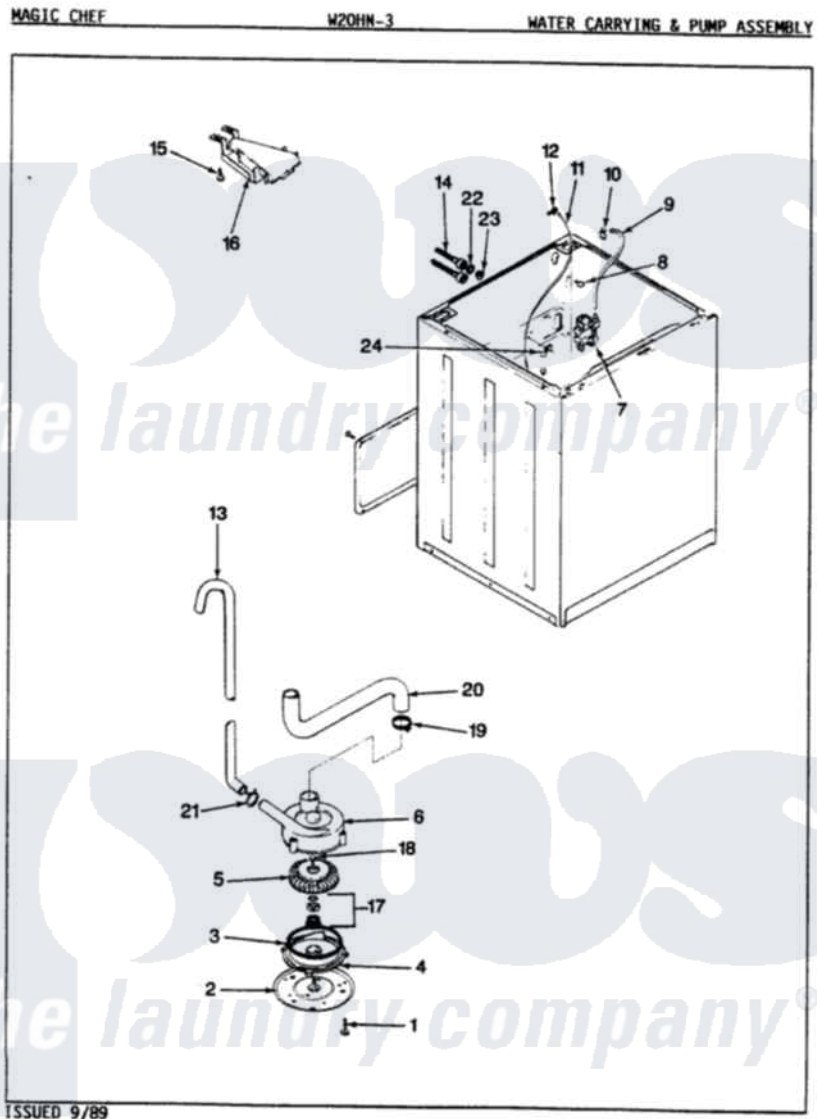

Magic Chef W20HN3 10 - WATER CARRYING & PUMP ASSY. (REV. K-L)

Magic Chef [Residential Magic Chef W20HN3 Washer Parts](#) Parts Diagram 10 - WATER CARRYING & PUMP ASSY. (REV. K-L)

[Click on the part number to view part](#)

Item	Original Part Number	Replaced By	Status	Part Description
1	25-7405	3196164		Screw
2	33-6035		Not Available	PLATE & PULLEY ASSY.
3	33-6032			Gasket
4	35-2058			Base, Pump
5	35-2057	35-6465		Pump Assem
6	35-2099	35-6465		Pump Assem
"	35-2056		Not Available	HOUSING, PUMP
7	25-7220			Clip, Cabinet Top
"	35-2374	35-2374N		Valve, Water
8	25-7867	596669		Clamp, Manifold
9	35-2378	12002749		Hose, Flume Kit
10	25-7867	596669		Clamp, Manifold
11	35-2261		Not Available	PAD, PRESSURE SWITCH HOSE
"	35-2322	21001748		Hose, Pressure Switch
12	33-6099			Clamp

13	33-9436	211704		Hose, Drain
14	33-7046	89503		Hose-Inlet
"	35-0873	76313		Hosefill
15	25-3092	90767		Screw, 8A X 3/8 HeX Washer Head Tapping
16	35-2051	21001760		Flume Assembly / Water Diverter
17	35-0707			Seal, Seat And "O" Ring
18	25-7894	W10001180		Screw
19	25-6069		Not Available	CORBIN CLAMP
20	35-2131		Not Available	HOSE, SUMP TO PUMP
21	25-7080	285655		Clamp, Hose
22	25-7048			Washer
23	33-7313	33-4264N		Strainer And Washer Kit
24	25-7796	596669		Clamp, Manifold