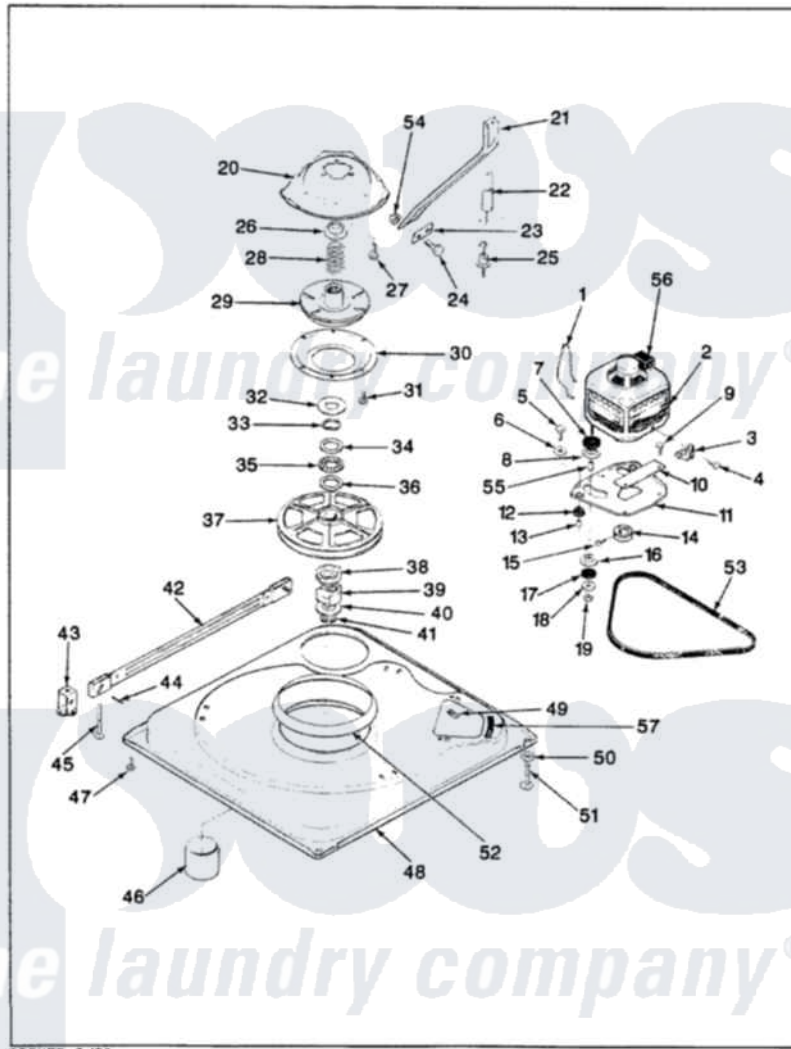

Magic Chef W20HN3C 01 - BASE & DRIVE (REV. A-D)

MAGIC CHEF W20HN-3C BASE & DRIVE

ISSUED 9/89

Magic Chef [Residential Magic Chef W20HN3C Washer Parts](#) Parts Diagram 01 - BASE & DRIVE (REV. A-D)
 Click on the part number to view part

Item	Original Part Number	Replaced By	Status	Part Description
1	35-0235			Spring, Motor Pivot
2	35-2030		Not Available	MOTOR
"	LA-2002		Not Available	MOTOR KIT
3	33-9945			Slide, Foot
4	25-7418	33001178		Back, Tumbler
5	25-7833	21001977		Screw
6	25-7834			Washer, Motor/Base Screw
7	33-9946			Isolator, Motor
8	33-9944	35-3570		Washer, Motor Pivot
9	25-3083	212951		Screw, No.6-32 X 1/4 Inch
10	33-9947		Not Available	DBL.PIVOT SLIDE
11	35-2021	21001783		Plate And Screw Assembly
12	33-9941	35-3646		Isolator, Motor Plate
13	25-7831			Spacer, Mounting
14	35-2124	W10143344		Pulley
15	25-7117			Set Screw