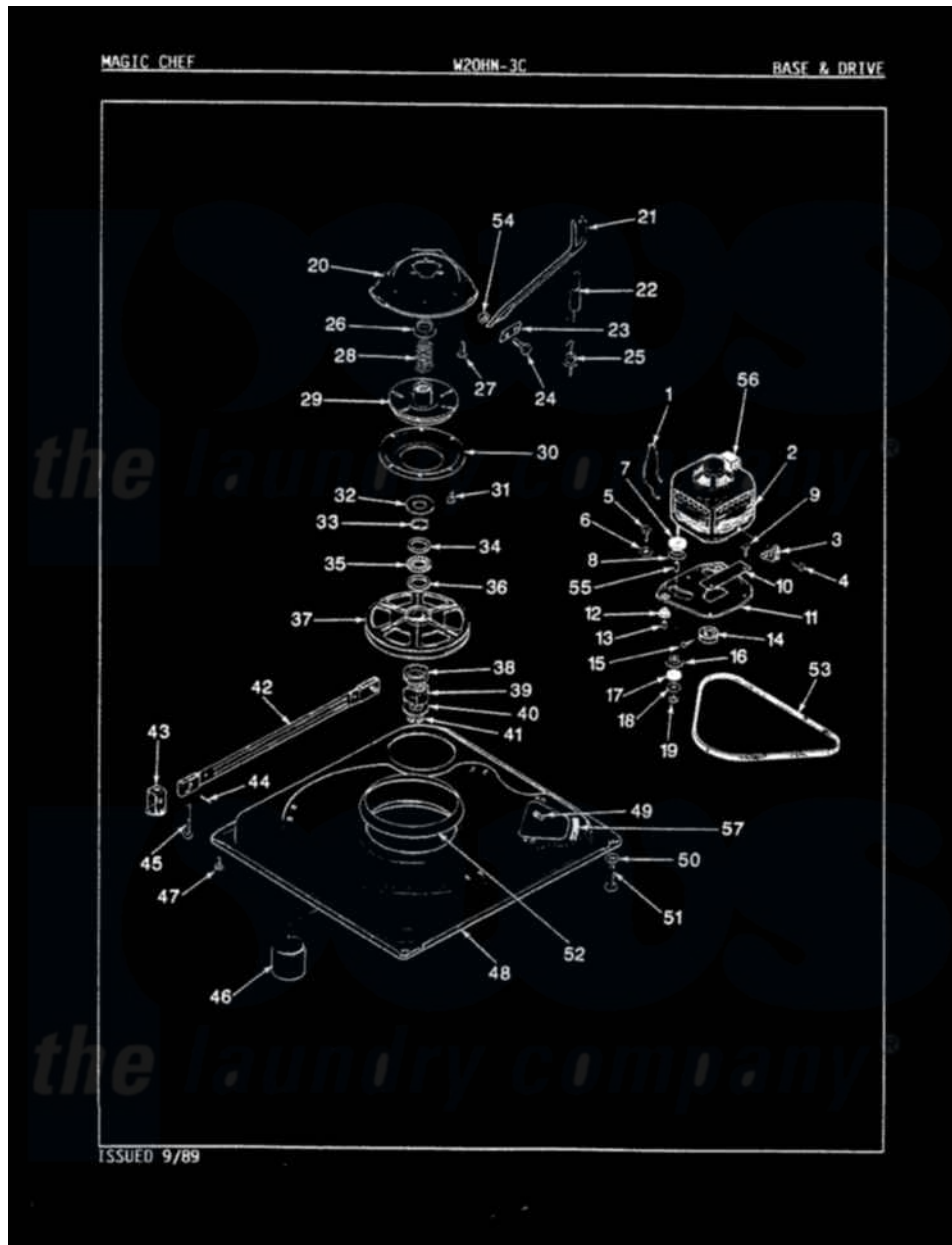

Magic Chef W20HN3C 02 - BASE & DRIVE (REV. E-H)

Magic Chef Residential Magic Chef W20HN3C Washer Parts Parts Diagram 02 - BASE & DRIVE (REV. E-H)
 Click on the part number to view part

Item	Original Part Number	Replaced By	Status	Part Description
1	35-0235			Spring, Motor Pivot
2	LA-2002		Not Available	MOTOR KIT
"	35-2030		Not Available	MOTOR
3	33-9945			Slide, Foot
4	25-7418	33001178		Back, Tumbler
5	25-7833	21001977		Screw
6	25-7834			Washer, Motor/Base Screw
7	33-9946			Isolator, Motor
8	33-9944	35-3570		Washer, Motor Pivot
9	25-3083	212951		Screw, No.6-32 X 1/4 Inch
10	33-9947		Not Available	DBL.PIVOT SLIDE
11	35-2810	21001783		Plate And Screw Assembly
12	33-9941	35-3646		Isolator, Motor Plate
13	25-7831			Spacer, Mounting
14	35-2124	W10143344		Pulley
15	25-7117			Set Screw