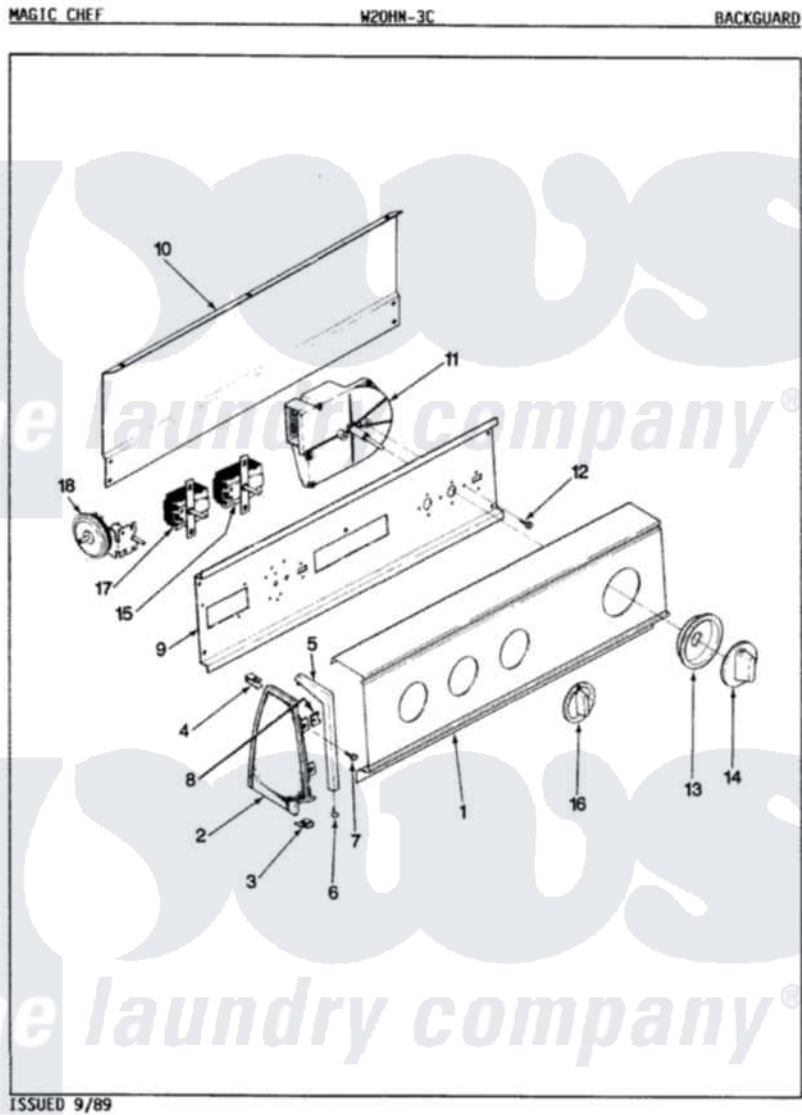

Magic Chef W20HN3C 03 - CONTROL PANEL (REV. A-D)

Magic Chef [Residential Magic Chef W20HN3C Washer Parts](#) Parts Diagram 03 - CONTROL PANEL (REV. A-D)
 Click on the part number to view part

Item	Original Part Number	Replaced By	Status	Part Description
1	35-2168		Not Available	CONTROL PANEL
"	25-7793			Screw
"	25-7702			Speedclip, End Cap To Control Panel
"	35-2553		Not Available	PANEL, CONTROL
2	53-0265			LH Endcap
"	53-0264			RH Endcap
"	35-2487	21001451		Cap- End
"	35-2488	21001452		Cap- End
3	25-7851			Speedclip, End Cap To Top
"	34-9487		Not Available	PLATE, REINFORCEMENT
"	25-7697	25-2219		Screw
4	25-7435	33002917		Screw, No.10-16
"	25-7852			Speedclip, Rr Shld To End Cap
5	53-0277		Not Available	TRIM, END CAP (RT)
"	53-0278		Not Available	TRIM, END CAP (LT)

6	25-7760		Screw
7	25-3092	90767	Screw, 8A X 3/8 HeX Washer Head Tapping
8	25-7702		Speedclip, End Cap To Control Panel
9	53-0365	53-1676	Shield, Control
"	53-1676		Shield, Control
10	25-7853	25-7933	Ring, Retaining
"	25-3457		Screw, Sems
"	53-0268	21001460	Shield, Rear
"	35-2688	21001460	Shield, Rear
"	25-3092	90767	Screw, 8A X 3/8 HeX Washer Head Tapping
11	35-2211	Not Available	TIMER
12	25-0205	216412	Screw, Bracket To Timer
13	35-2254	12500058	Knob Ski
14	35-2187	12500058	Knob Ski
15	25-3092	90767	Screw, 8A X 3/8 HeX Washer Head Tapping
"	35-0114	Not Available	TEMP SWITCH
16	35-2185	21001283	Knob, Selector---Piq
17	25-3092	90767	Screw, 8A X 3/8 HeX Washer Head Tapping
"	35-2193	Not Available	SWITCH, ROTARY SPEED
18	25-3092	90767	Screw, 8A X 3/8 HeX Washer Head Tapping
"	35-2145	21001554	Switch, Water Level
19	35-2568	Not Available	MANUAL, USE & CARE