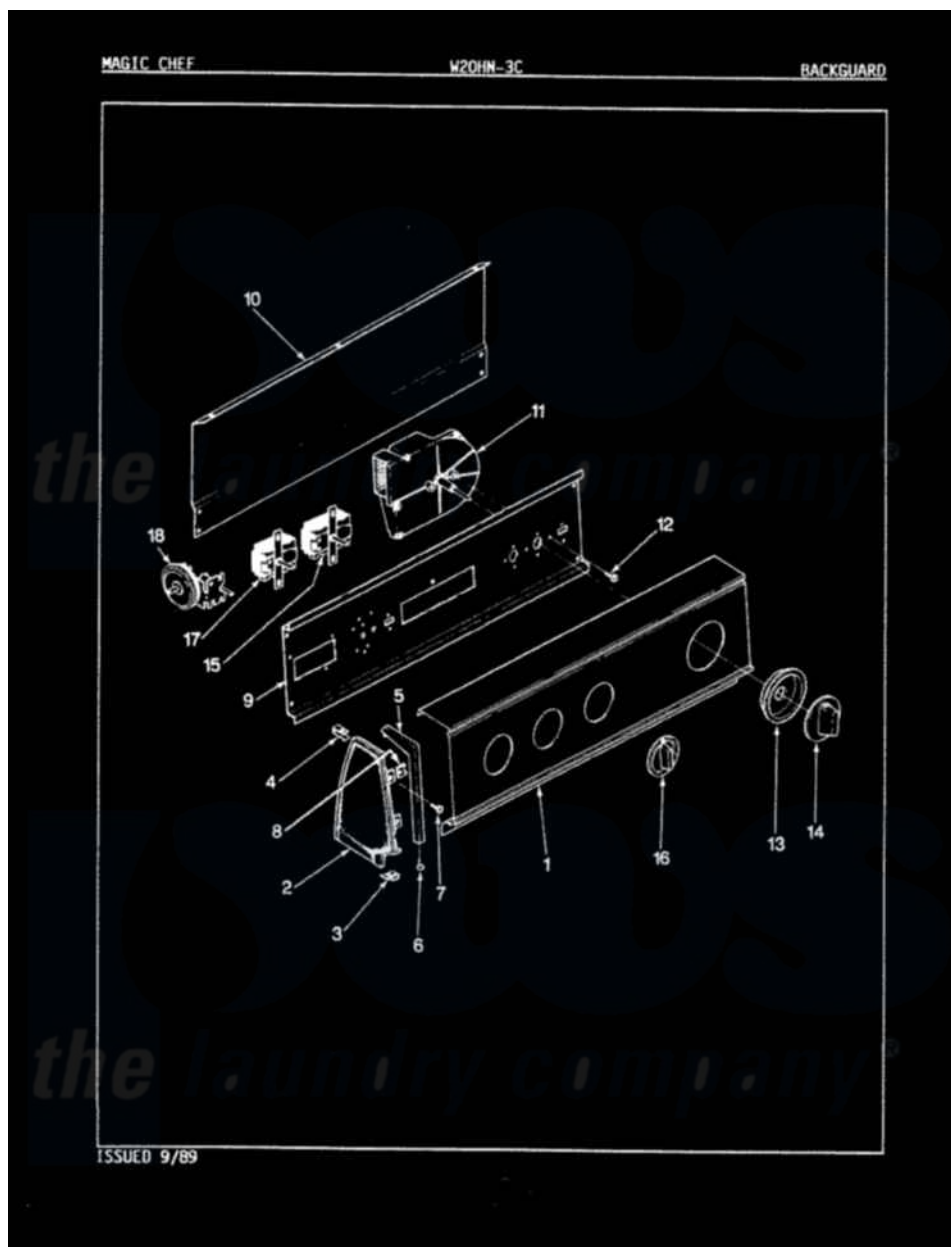

Magic Chef W20HN3C 04 - CONTROL PANEL (REV. E-H)

Magic Chef Residential Magic Chef W20HN3C Washer Parts Parts Diagram 04 - CONTROL PANEL (REV. E-H)
 Click on the part number to view part

Item	Original Part Number	Replaced By	Status	Part Description
1	25-7702			Speedclip, End Cap To Control Panel
"	25-7793			Screw
"	35-2553		Not Available	PANEL, CONTROL
2	35-2488	21001452		Cap- End
"	35-2487	21001451		Cap- End
3	34-9487		Not Available	PLATE, REINFORCEMENT
"	25-7697	25-2219		Screw
"	25-7851			Speedclip, End Cap To Top
4	25-7435	33002917		Screw, No.10-16
"	W10124350		Not Available	NOT REQUIRED PART OR SEE NOTE
5	53-0277		Not Available	TRIM, END CAP (RT)
"	53-0278		Not Available	TRIM, END CAP (LT)
6	25-7760			Screw
7	25-3092	90767		Screw, 8A X 3/8 HeX Washer Head Tapping

8	25-7702		Speedclip, End Cap To Control Panel
9	53-1676		Shield, Control
10	25-7853	25-7933	Ring, Retaining
"	25-3092	90767	Screw, 8A X 3/8 HeX Washer Head Tapping
"	25-3457		Screw, Sems
"	35-2688	21001460	Shield, Rear
11	35-2211	Not Available	TIMER
12	25-0205	216412	Screw, Bracket To Timer
13	35-2254	12500058	Knob Ski
14	35-2187	12500058	Knob Ski
15	25-3092	90767	Screw, 8A X 3/8 HeX Washer Head Tapping
"	35-0114	Not Available	TEMP SWITCH
16	35-2185	21001283	Knob, Selector---Piq
17	25-3092	90767	Screw, 8A X 3/8 HeX Washer Head Tapping
"	35-2193	Not Available	SWITCH, ROTARY SPEED
18	35-2145	21001554	Switch, Water Level
"	25-3092	90767	Screw, 8A X 3/8 HeX Washer Head Tapping
19	35-2568	Not Available	MANUAL, USE & CARE