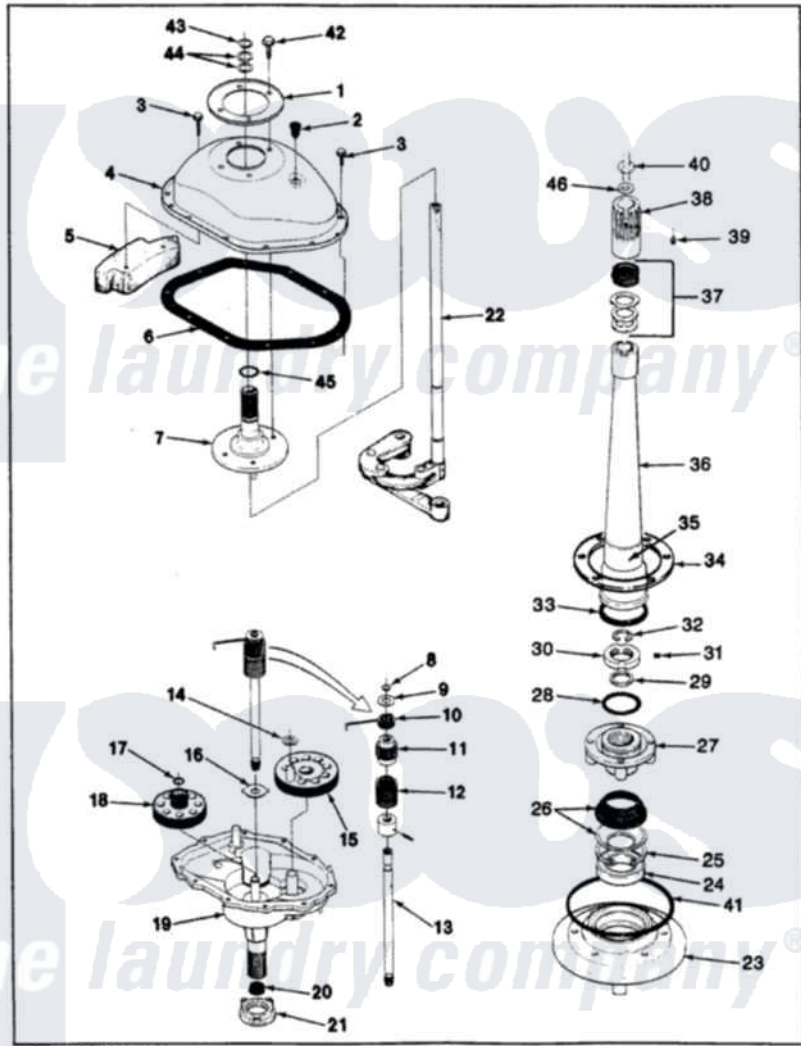

Magic Chef W20HN3C 05 - TRANSMISSION (REV. A-D)

MAGIC CHEF W20HN-3C TRANSMISSION & RELATED PARTS

ISSUED 11/89

Magic Chef [Residential Magic Chef W20HN3C Washer Parts](#) Parts Diagram 05 - TRANSMISSION (REV. A-D)
 Click on the part number to view part

Item	Original Part Number	Replaced By	Status	Part Description
1	33-9893	33-7187		Covr Reinforcmt
2	33-9373		Not Available	OIL FILL PLUG
3	25-7916			Bolt
4	33-4286N			Transmission Cover Kit
5	35-2130		Not Available	COUNTER WEIGHT
6	35-1030		Not Available	GASKET, TRANSMISSION HOUSING
7	33-8763	33-4286N		Transmission Cover Kit
8	25-7847			Ring, Retaining
9	25-7416		Not Available	WASHER, FLAT
10	33-6114	33-6463		Spring
11	35-2001			Pinion, Drive
12	33-3195		Not Available	SPRING
13	35-2116		Not Available	DRIVE SHAFT & HUB ASSY
"	LA-2005			Clutch Assembly Kit
14	25-7091			Thrust Washer
15	35-2043			Crank Gear

16	25-7274		Not Available	WASHER, STEEL
"	35-2070			Washer, Steel W/Tabs
"	35-2462	35-3825		Washer, Nylon
17	25-7853	25-7933		Ring, Retaining
18	35-2013	35-0547		Cluster Gear
19	35-2012		Not Available	TRANSMISSION HOUSING ASSY
20	35-2010	207843		Lip Seal Repair Kit
21	35-2111	12001562		Bearing Assembly
22	35-0628	35-3573		Linkage As
23	35-2059	35-2450		Housing Assembly, Bearing And Seal
24	35-2205			Bearing, Spin
25	25-7849			Retaining Ring
26	33-7224N			Tub Seal Assembly
27	33-9987		Not Available	BASKET HUB ASM
28	35-2061			Gasket, Tub To Housing
29	25-7722	33-4293N		Gasket Kit
30	33-9507	33-9504		Locknut
31	25-7120			Set Screw
32	25-7848			Retaining Ring
33	33-8718			Gasket
34	35-0930			Gasket
35	33-6790			Bearing, Agitator
36	33-4283N		Not Available	CENTERPOST KIT
37	33-7806N			Seal Assembly
38	33-9729		Not Available	DRIVE BLOCK ASM
39	25-7378			Set Screw
40	33-6817			Stud
41	35-2060			Seal, Tub To Housing
42	25-7359			Screw
43	25-7848			Retaining Ring
44	25-7057			Washer, Flat
45	25-7722	33-4293N		Gasket Kit
46	25-7378			Set Screw
"	LA-2001		Not Available	TRANSMISSION REPLACEMENT KIT