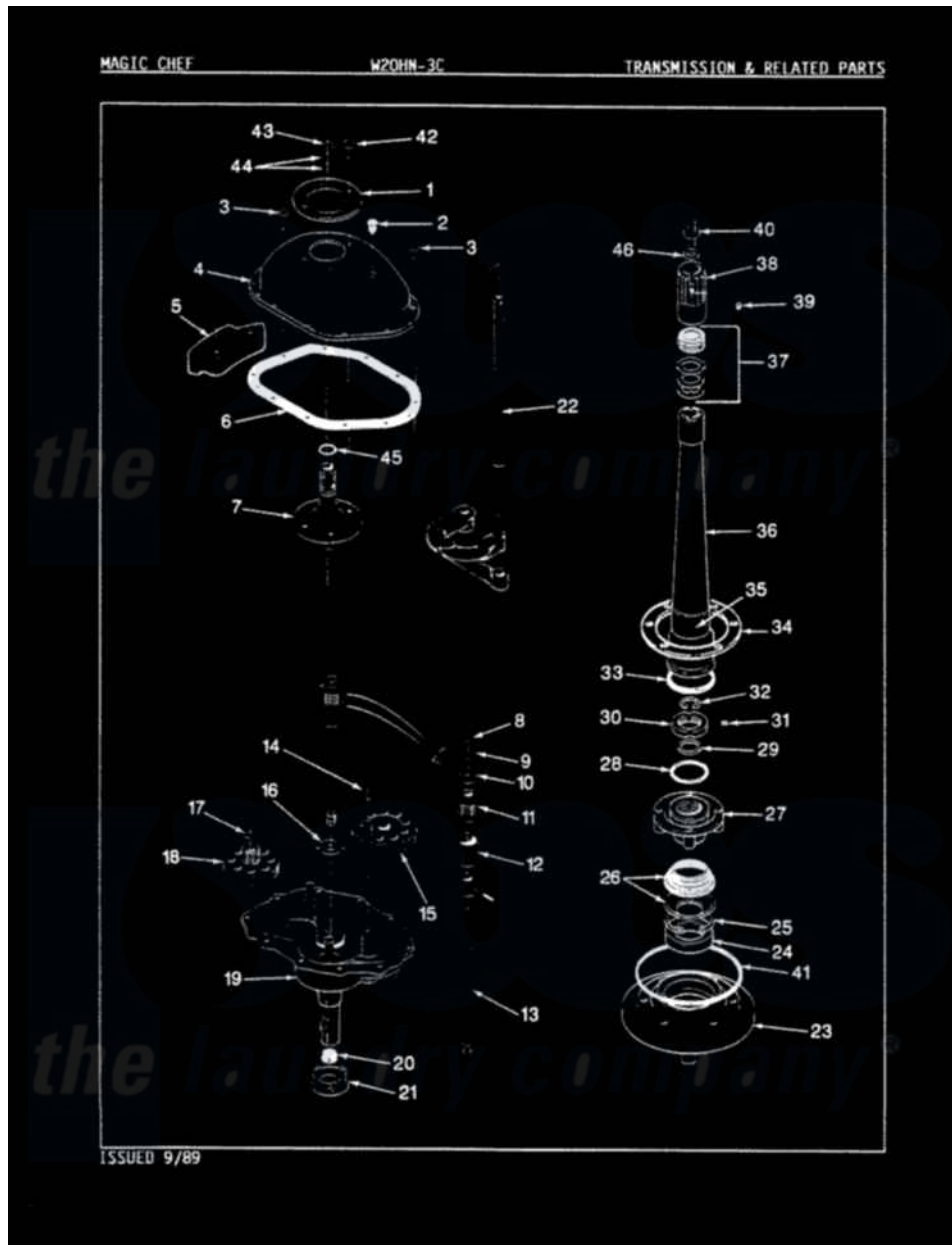

Magic Chef W20HN3C 06 - TRANSMISSION (REV. E-H)

Magic Chef [Residential Magic Chef W20HN3C Washer Parts](#) Parts Diagram 06 - TRANSMISSION (REV. E-H)
 Click on the part number to view part

Item	Original Part Number	Replaced By	Status	Part Description
1	33-9893	33-7187		Covr Reinforcmt
2	35-2621			Plug, Oil Fill
"	33-9373		Not Available	OIL FILL PLUG
3	25-7916			Bolt
4	33-4286N			Transmission Cover Kit
"	35-2620		Not Available	COVER, TRANSMISSION
5	35-2130		Not Available	COUNTER WEIGHT
"	35-2642			Counterweight
6	35-1030		Not Available	GASKET, TRANSMISSION HOUSING
7	35-2654			Drive Tube Assembly
"	33-8763	33-4286N		Transmission Cover Kit
8	25-7847			Ring, Retaining
9	25-7416		Not Available	WASHER, FLAT
10	33-6114	33-6463		Spring
11	35-2001			Pinion, Drive
12	33-3195		Not Available	SPRING