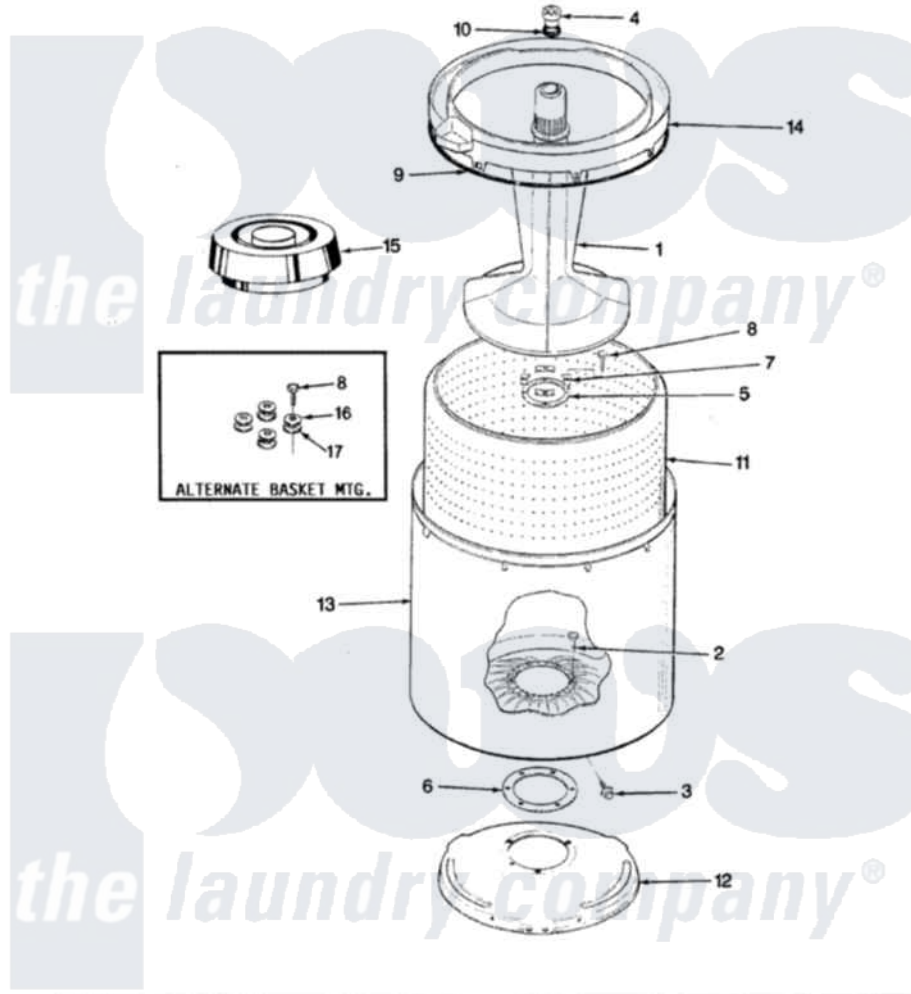

Magic Chef W20HN3C 07 - TUB (REV. A-D)

SECTION: TUB
MODEL: W20HN-3C

Issue Date: 6/90

Magic Chef [Residential Magic Chef W20HN3C Washer Parts](#) Parts Diagram 07 - TUB (REV. A-D)
Click on the part number to view part

Item	Original Part Number	Replaced By	Status	Part Description
1	35-2456	33-4352		Agitator
"	35-2371	33-4352		Agitator
2	35-2062	21001063		Screw, Shoulder
3	25-7914	22002933		Screw
4	33-6241			Cap
5	33-8959			Gasket
6	35-2061			Gasket, Tub To Housing
7	33-8799		Not Available	REINF PLATE
8	25-7783	4356852		Screw
9	35-2328			Seal, Tub Top
10	25-7330			Rubber Washer
11	35-2508		Not Available	BASKET WHITE
"	35-2381		Not Available	BASKET ASSY-WHITE
12	35-2023			Tub Support
"	35-2529		Not Available	TUB SUPPORT
13	35-2038			Tub

14	35-2262	Not Available	SHIELD, TUB TOP
"	35-2034	Not Available	TOP, TUB
15	33-9827	35-2550	Dispenser, Rinse
"	35-2550		Dispenser, Rinse
16	25-7921	Not Available	STEEL WASHER
17	25-7922		Cork Washer