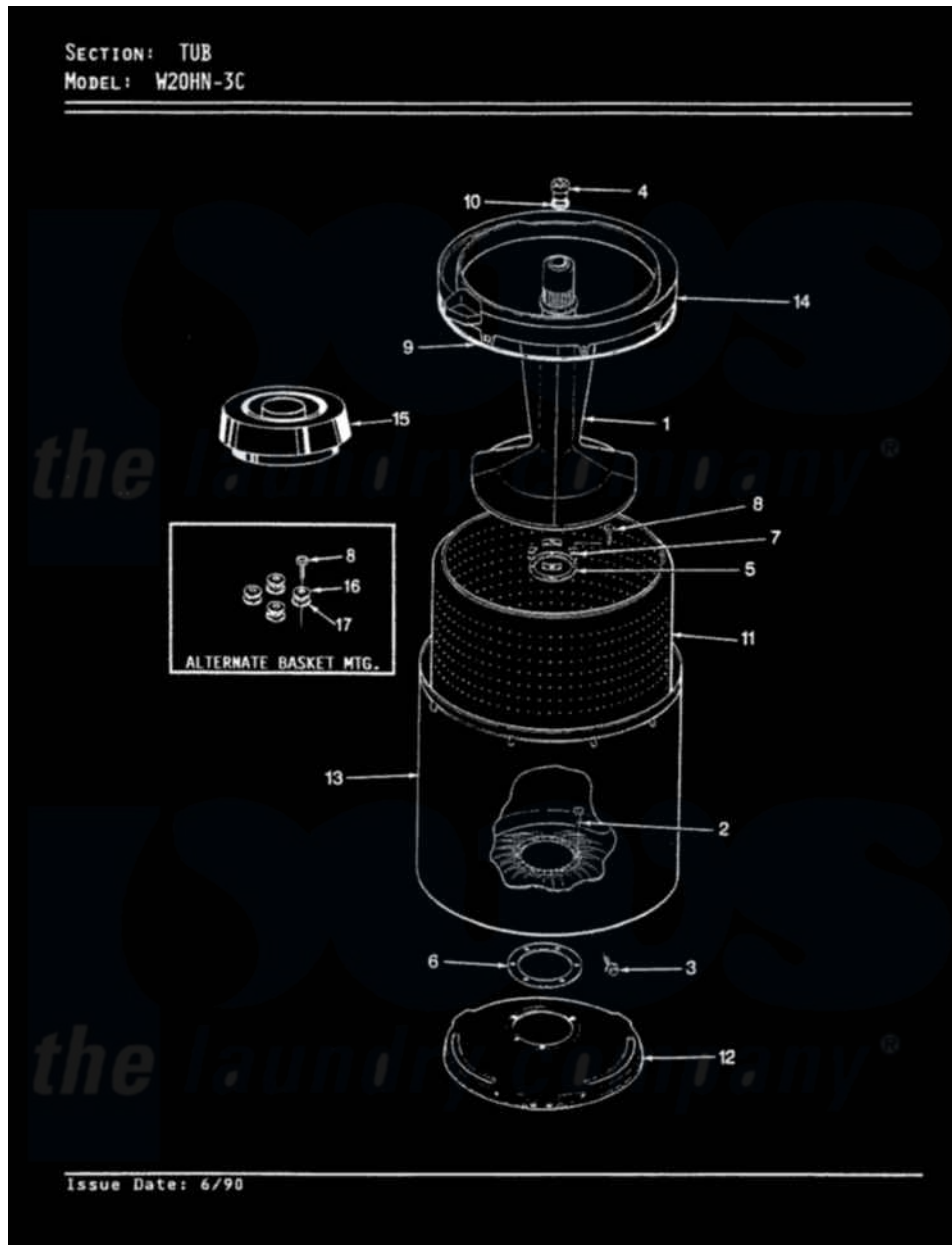

Magic Chef W20HN3C 08 - TUB (REV. E-H)

Magic Chef [Residential Magic Chef W20HN3C Washer Parts](#) Parts Diagram 08 - TUB (REV. E-H)
 Click on the part number to view part

Item	Original Part Number	Replaced By	Status	Part Description
1	35-2456	33-4352		Agitator
2	35-2062	21001063		Screw, Shoulder
3	25-7914	22002933		Screw
4	33-6241			Cap
5	33-8959			Gasket
6	35-2061			Gasket, Tub To Housing
7	33-8799		Not Available	REINF PLATE
8	25-7783	4356852		Screw
9	35-2328			Seal, Tub Top
10	25-7330			Rubber Washer
11	35-2508		Not Available	BASKET WHITE
12	35-2529		Not Available	TUB SUPPORT
13	35-2038			Tub
14	35-2262		Not Available	SHIELD, TUB TOP
"	35-2034		Not Available	TOP, TUB
15	35-2550			Dispenser, Rinse