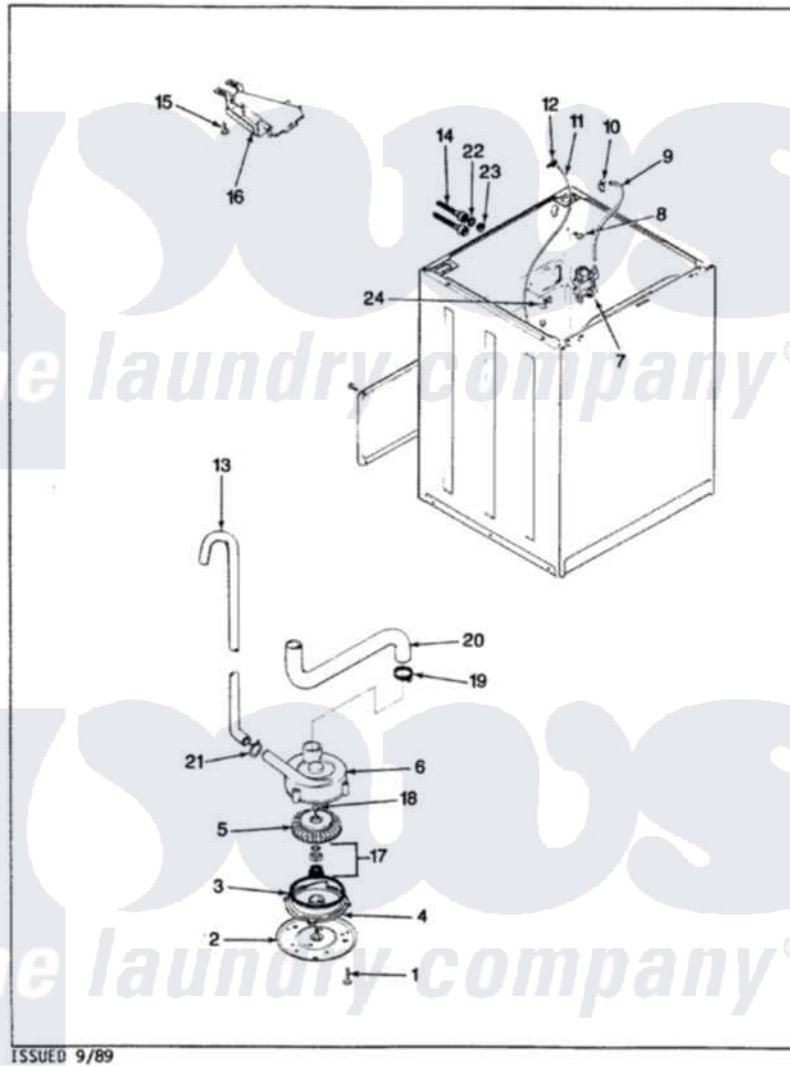

Magic Chef W20HN3C 09 - WATER CARRYING & PUMP ASSY. (REV. A-D)

MAGIC CHEF W20HN-3C WATER CARRYING & PUMP ASSEMBLY

Magic Chef [Residential Magic Chef W20HN3C Washer Parts](#) Parts Diagram 09 - WATER CARRYING & PUMP ASSY. (REV. A-D)

[Click on the part number to view part](#)

Item	Original Part Number	Replaced By	Status	Part Description
1	25-7405	3196164		Screw
2	33-6035		Not Available	PLATE & PULLEY ASSY.
3	33-6032			Gasket
4	35-2058			Base, Pump
5	35-2057	35-6465		Pump Assem
6	35-2099	35-6465		Pump Assem
"	35-2056		Not Available	HOUSING, PUMP
7	25-7220			Clip, Cabinet Top
"	35-2374	35-2374N		Valve, Water
8	25-7867	596669		Clamp, Manifold
9	35-2378	12002749		Hose, Flume Kit
10	25-7867	596669		Clamp, Manifold
11	35-2261		Not Available	PAD, PRESSURE SWITCH HOSE
"	35-2322	21001748		Hose, Pressure Switch
12	33-6099			Clamp

13	33-9436	211704		Hose, Drain
14	33-7046	89503		Hose-Inlet
"	35-0873	76313		Hosefill
15	25-3092	90767		Screw, 8A X 3/8 HeX Washer Head Tapping
16	35-2051	21001760		Flume Assembly / Water Diverter
17	35-0707			Seal, Seat And "O" Ring
18	25-7894	W10001180		Screw
19	25-6069		Not Available	CORBIN CLAMP
20	35-2131		Not Available	HOSE, SUMP TO PUMP
21	25-7796	596669		Clamp, Manifold
22	25-7048			Washer
23	33-7313	33-4264N		Strainer And Washer Kit
24	25-7796	596669		Clamp, Manifold