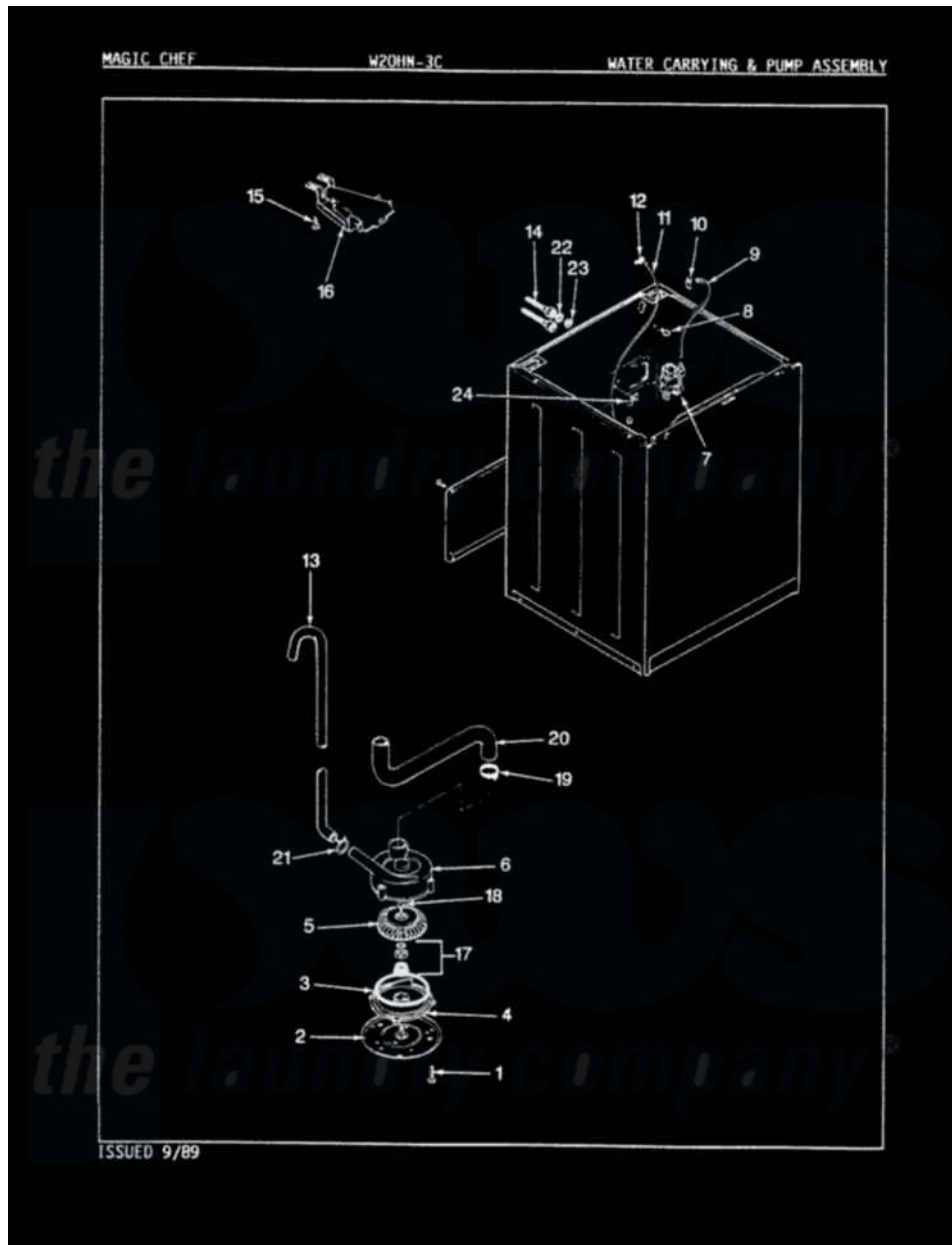

Magic Chef W20HN3C 10 - WATER CARRYING & PUMP ASSY. (REV. E-H)

Magic Chef Residential Magic Chef W20HN3C Washer Parts Diagram 10 - WATER CARRYING & PUMP ASSY. (REV. E-H)

[Click on the part number to view part](#)

Item	Original Part Number	Replaced By	Status	Part Description
1	25-7405	3196164		Screw
2	33-6035		Not Available	PLATE & PULLEY ASSY.
3	33-6032			Gasket
4	35-2058			Base, Pump
5	35-2057	35-6465		Pump Assem
6	35-2099	35-6465		Pump Assem
"	35-2056		Not Available	HOUSING, PUMP
7	25-7220			Clip, Cabinet Top
"	35-2374	35-2374N		Valve, Water
8	25-7867	596669		Clamp, Manifold
9	35-2378	12002749		Hose, Flume Kit
10	25-7867	596669		Clamp, Manifold
11	35-2261		Not Available	PAD, PRESSURE SWITCH HOSE
"	35-2322	21001748		Hose, Pressure Switch
12	33-6099			Clamp

13	33-9436	211704		Hose, Drain
14	33-7046	89503		Hose-Inlet
"	35-0873	76313		Hosefill
15	25-3092	90767		Screw, 8A X 3/8 HeX Washer Head Tapping
16	35-2051	21001760		Flume Assembly / Water Diverter
17	35-0707			Seal, Seat And "O" Ring
18	25-7894	W10001180		Screw
19	25-6069		Not Available	CORBIN CLAMP
20	35-2131		Not Available	HOSE, SUMP TO PUMP
21	25-7080	285655		Clamp, Hose
22	25-7048			Washer
23	33-7313	33-4264N		Strainer And Washer Kit
24	25-7796	596669		Clamp, Manifold