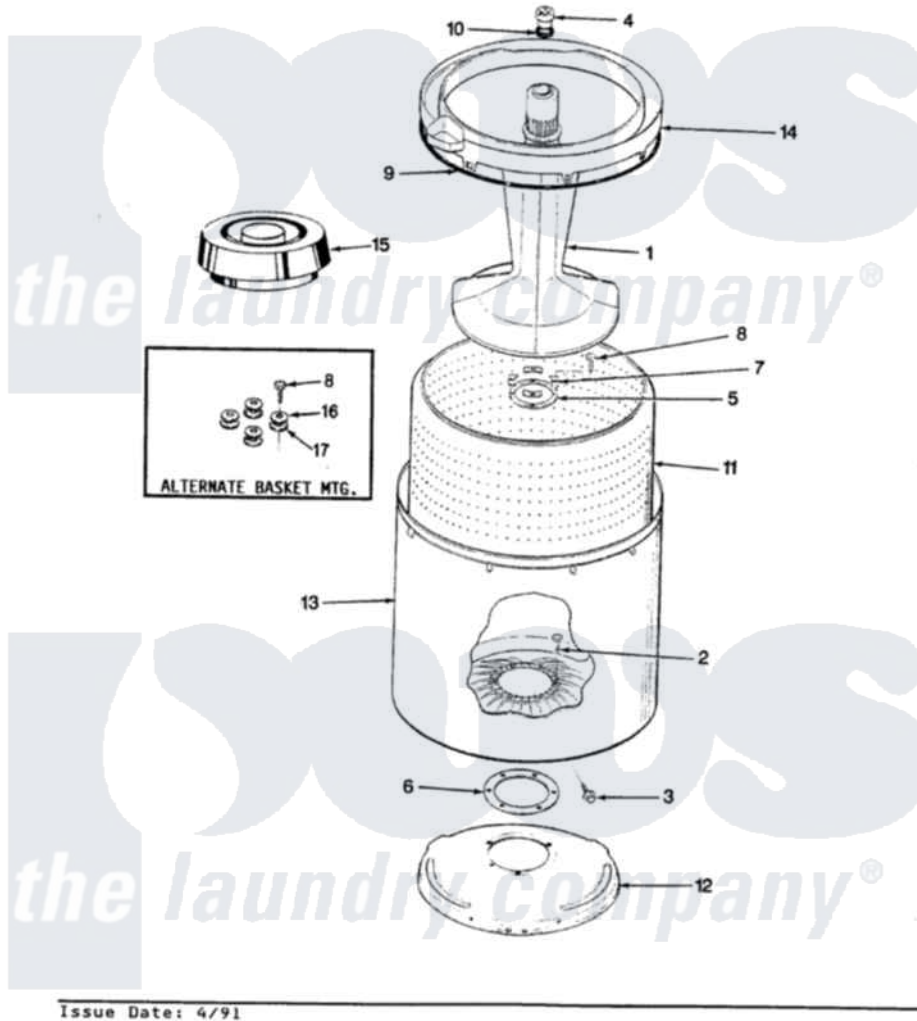

# Magic Chef W20HN3S 09 - TUB

SECTION: TUB  
MODEL: W20HN-3S

Issue Date: 4/91

Magic Chef [Residential Magic Chef W20HN3S Washer Parts](#) Parts Diagram 09 - TUB  
Click on the part number to view part

Item	Original Part Number	Replaced By	Status	Part Description
1	35-2456	<a href="#">33-4352</a>		Agitator
2	35-2062	<a href="#">21001063</a>		Screw, Shoulder
3	25-7914	<a href="#">22002933</a>		Screw
4	<a href="#">33-6241</a>			Cap
5	<a href="#">33-8959</a>			Gasket
6	<a href="#">35-2061</a>			Gasket, Tub To Housing
7	33-8799		Not Available	REINF PLATE
8	25-7783	<a href="#">4356852</a>		Screw
9	<a href="#">35-2328</a>			Seal, Tub Top
10	<a href="#">25-7330</a>			Rubber Washer
11	35-2508		Not Available	BASKET WHITE
12	35-2529		Not Available	TUB SUPPORT
13	<a href="#">35-2038</a>			Tub
14	35-2262		Not Available	SHIELD, TUB TOP
"	35-2034		Not Available	TOP, TUB
15	<a href="#">35-2550</a>			Dispenser, Rinse